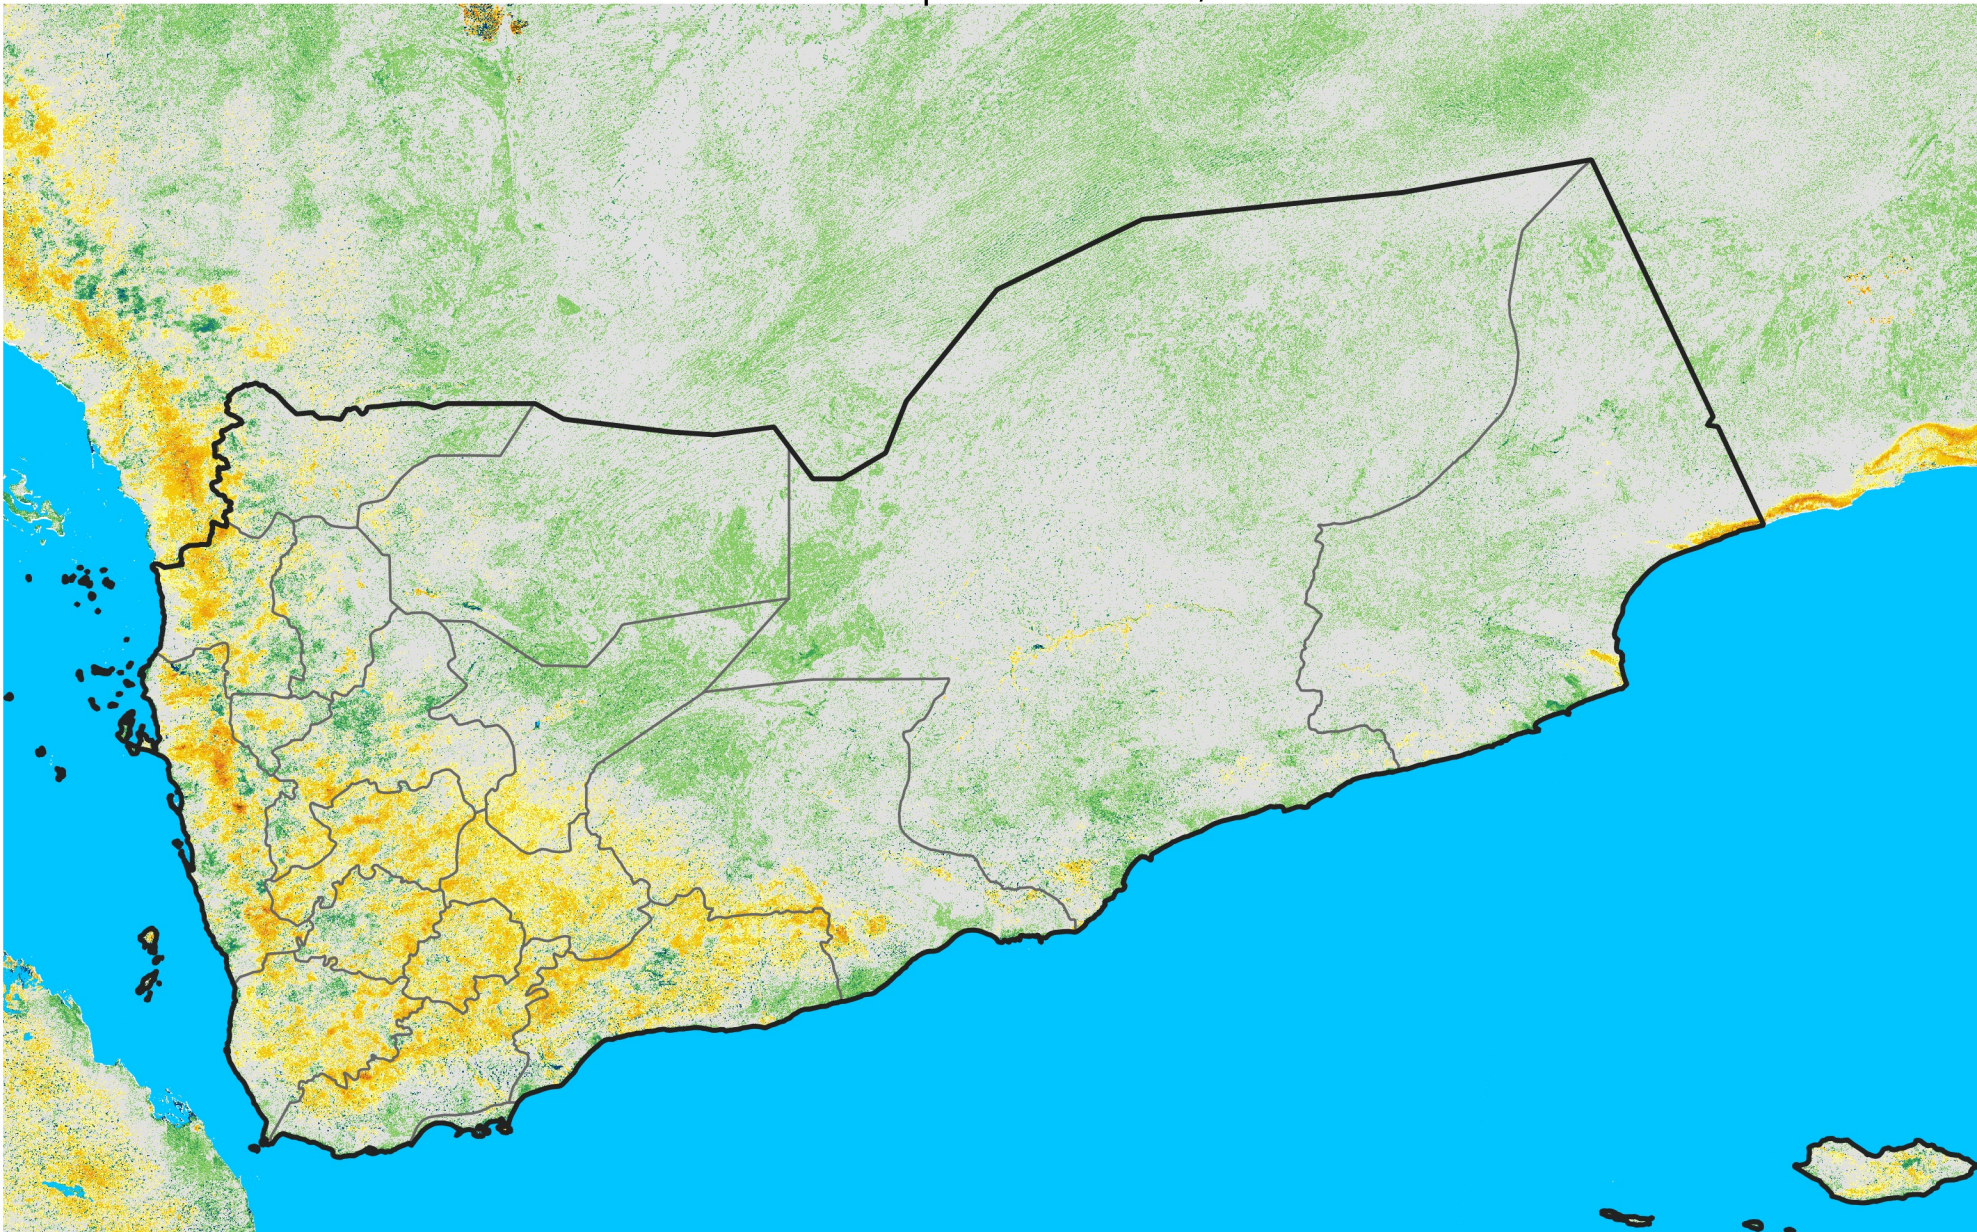

# Yemen

## Percent of Mean NDVI

2011 / mean (2003 - 2022)

Period 27 / September 21 - 30, 2011