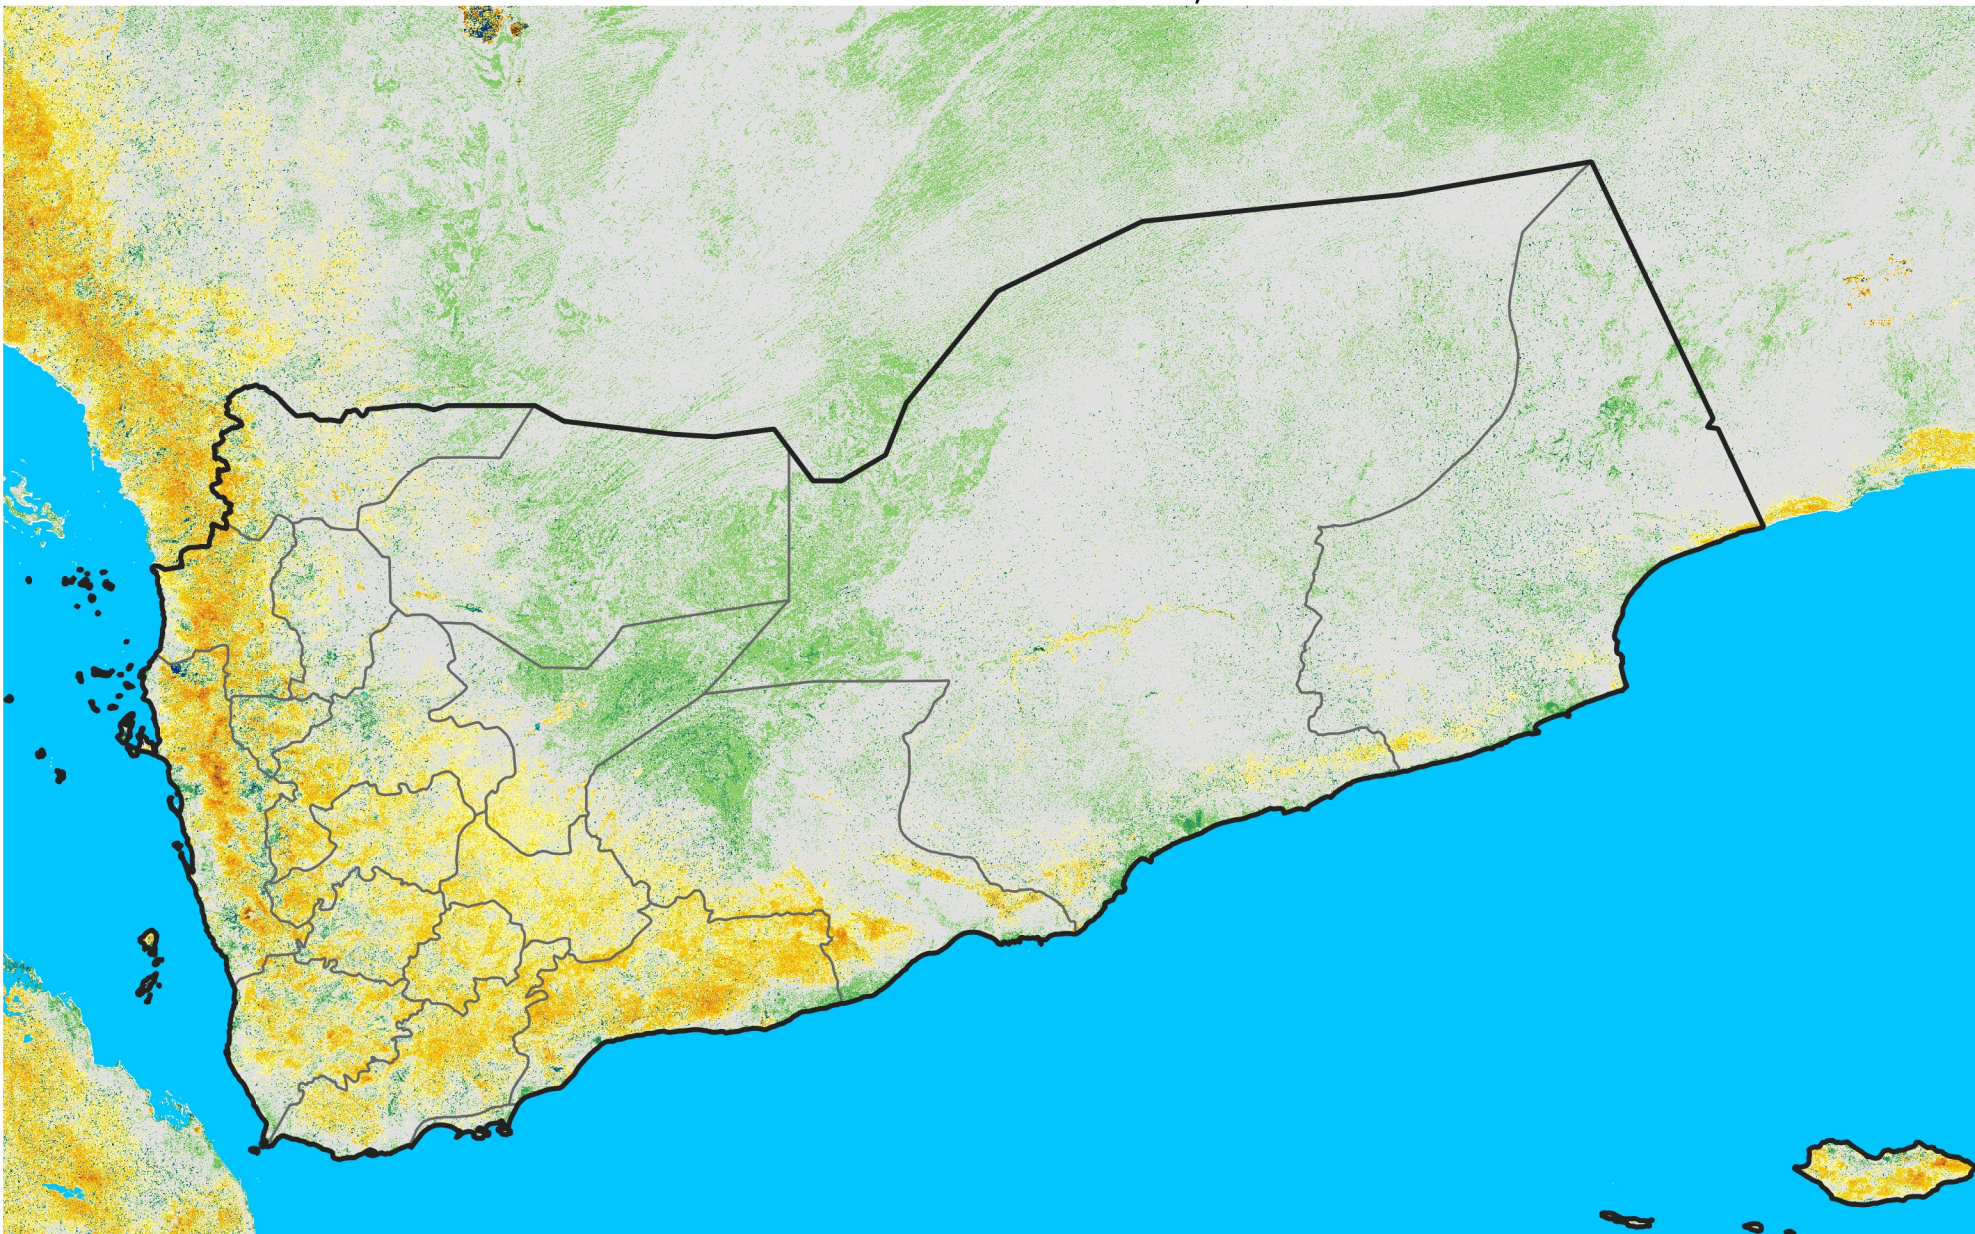

Yemen

Percent of Mean NDVI

2011 / mean (2003 - 2022)

Period 31 / November 01 - 10, 2011

Percent of Normal