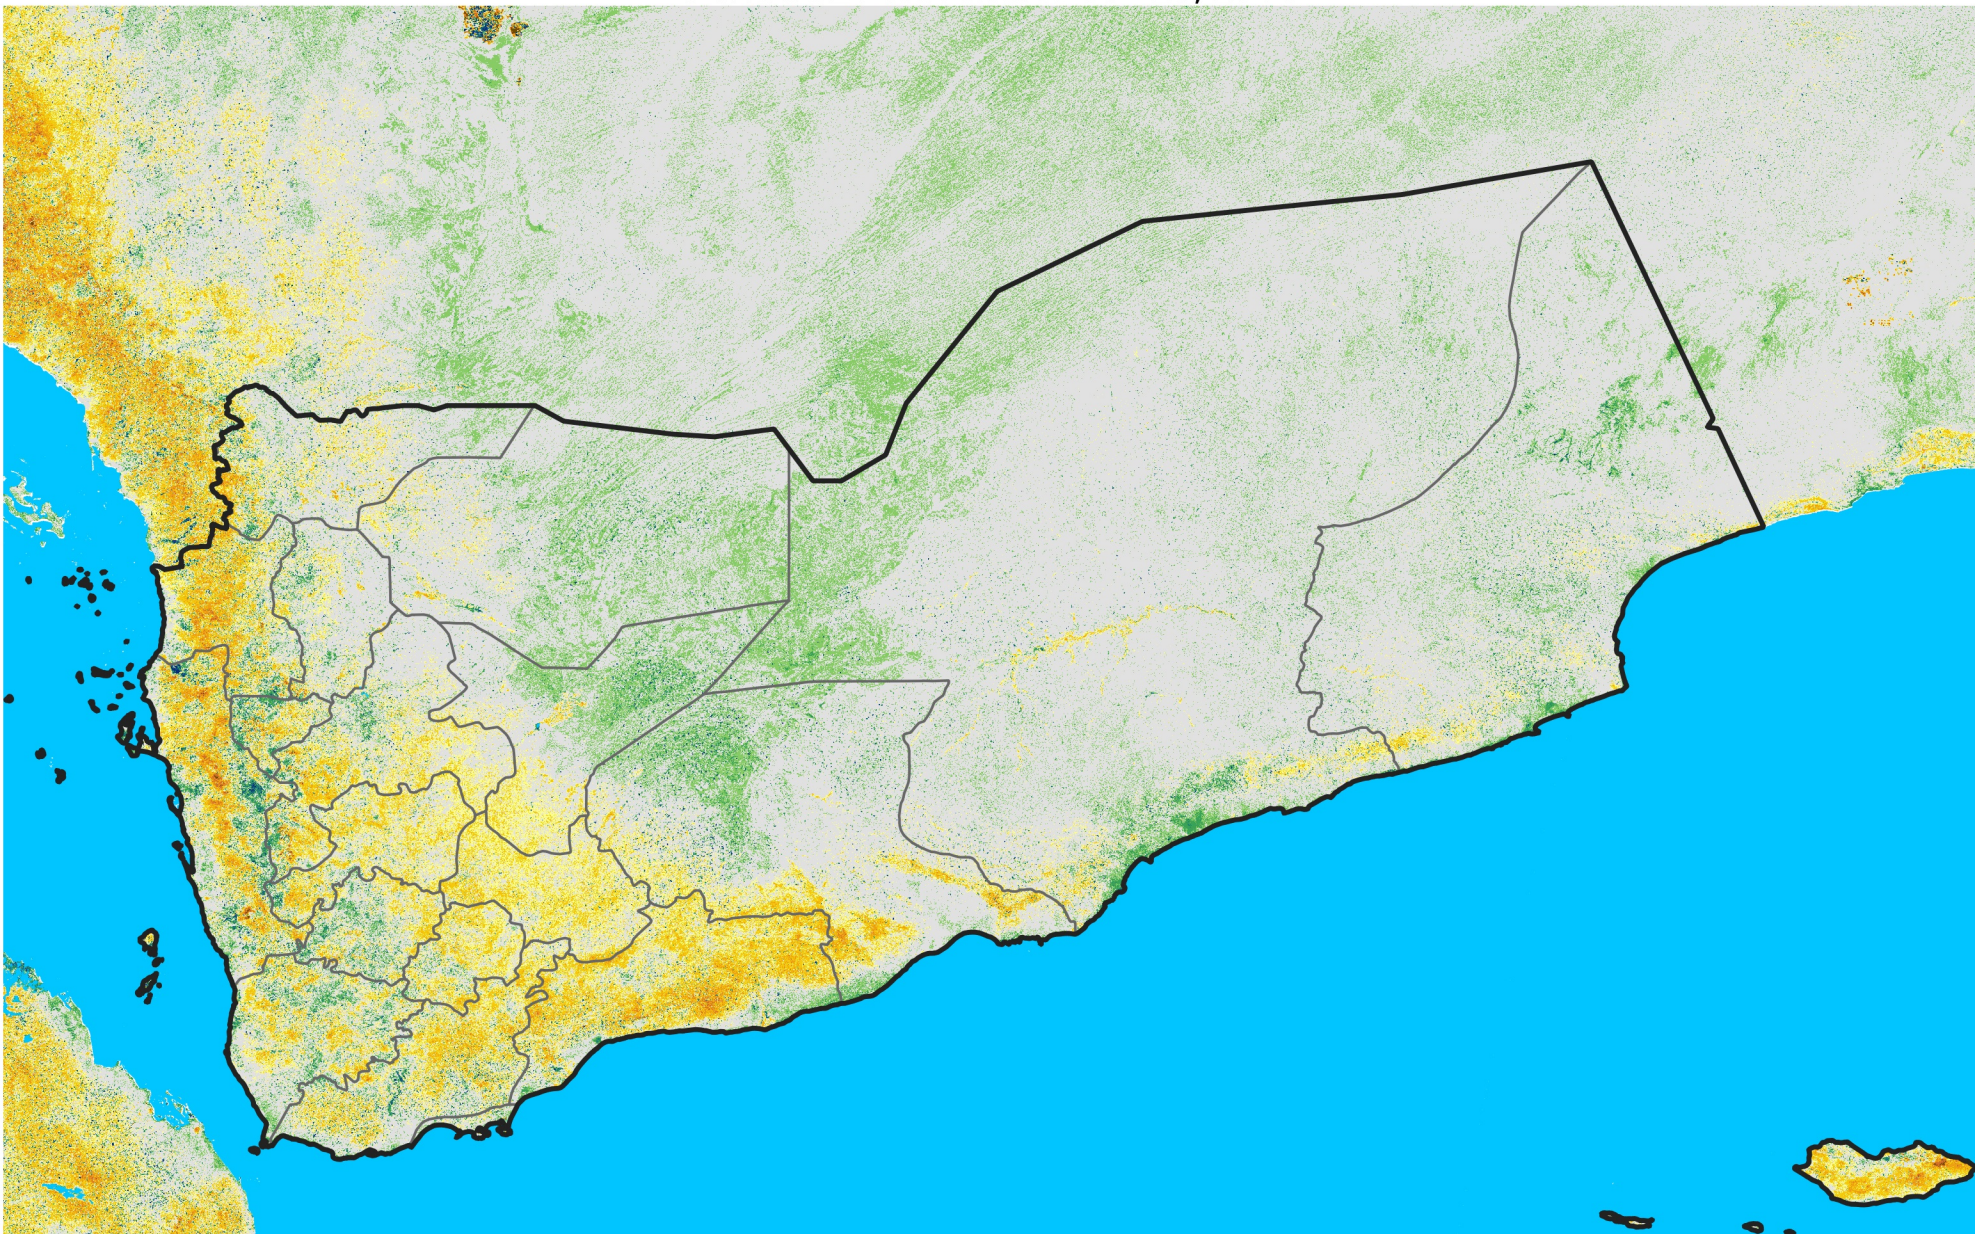

Yemen

Percent of Mean NDVI

2011 / mean (2003 - 2022)

Period 32 / November 11 - 20, 2011

Percent of Normal