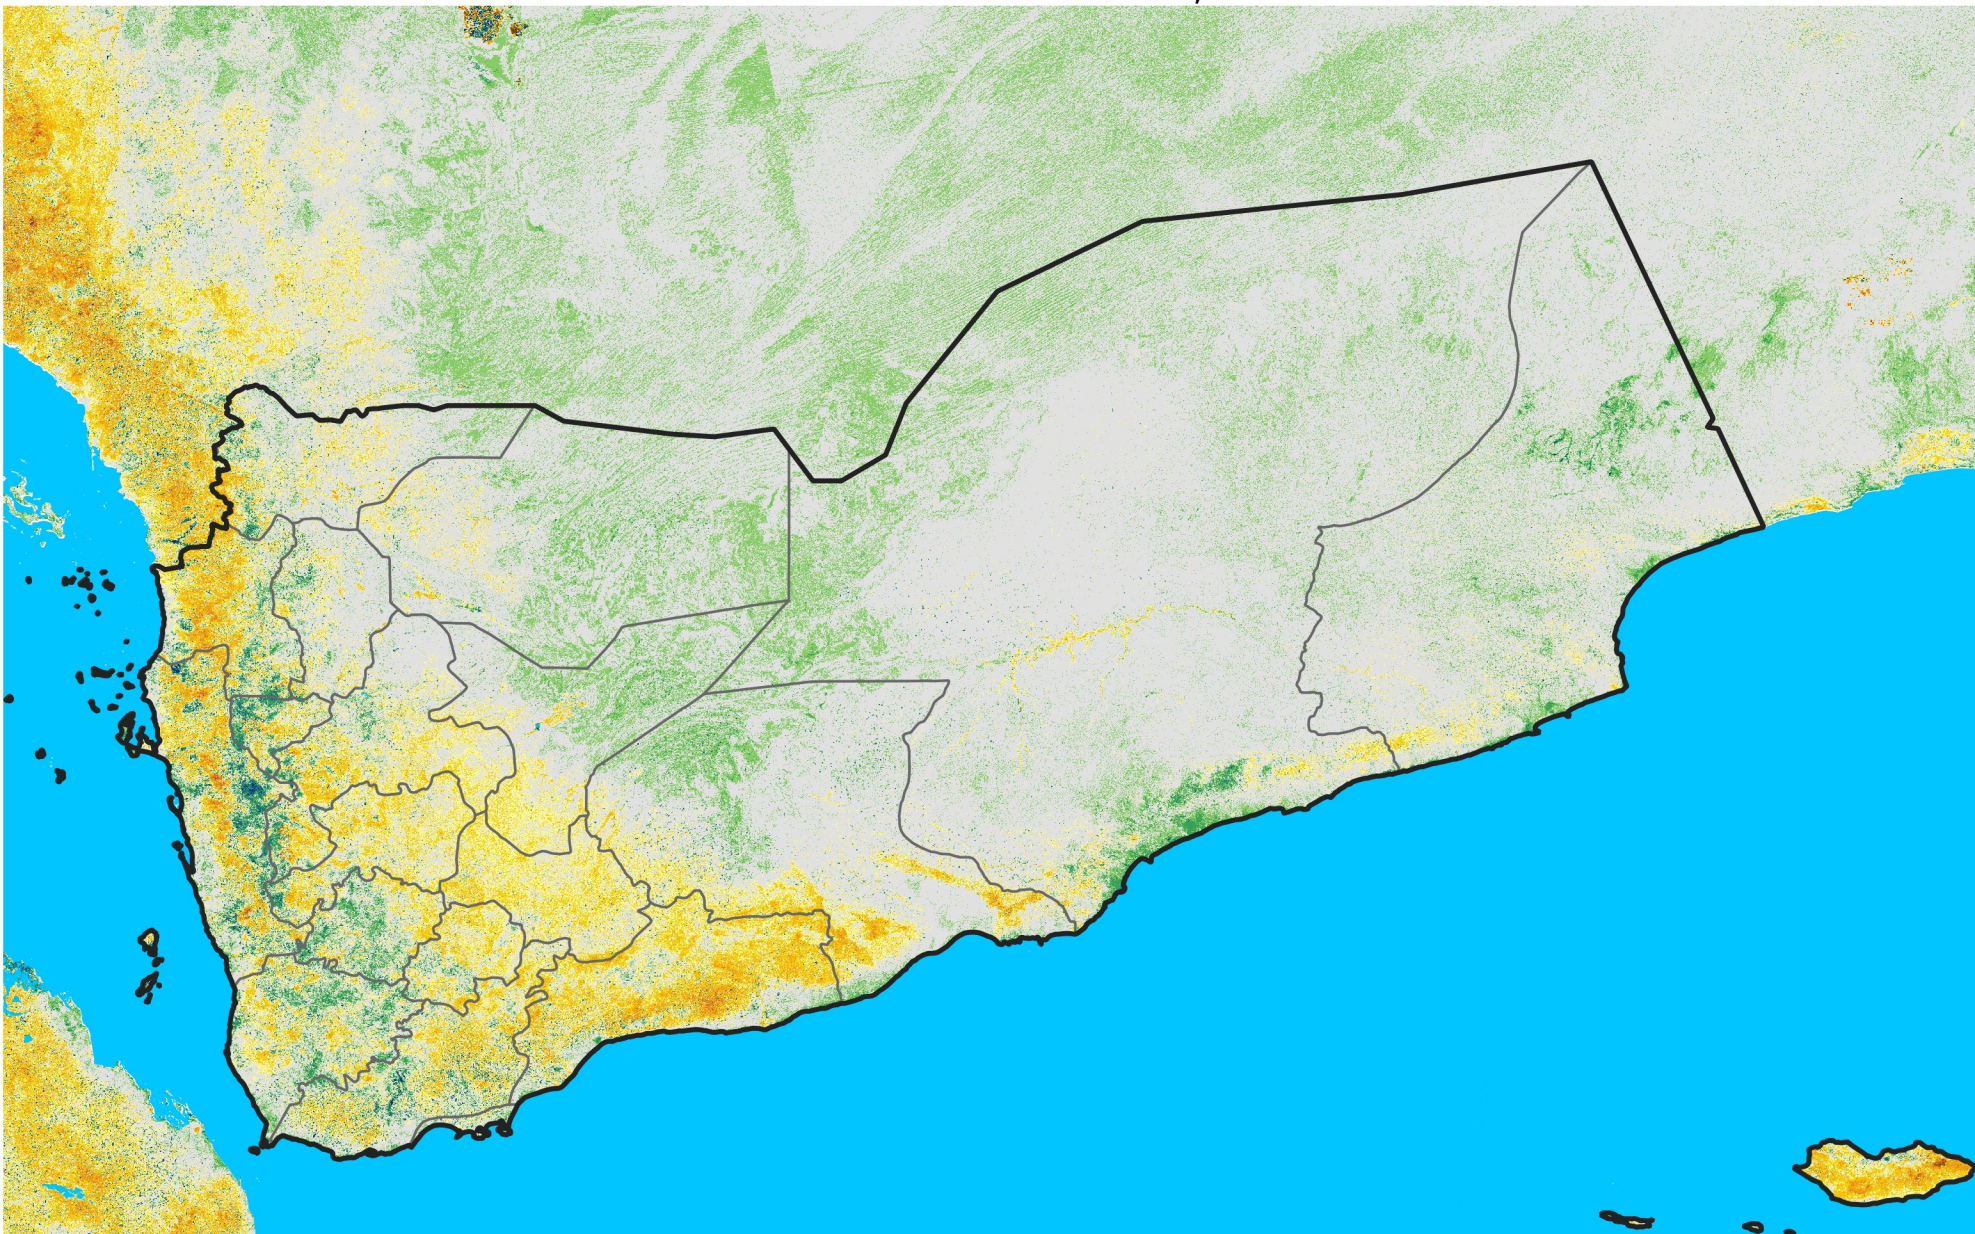

Yemen

Percent of Mean NDVI

2011 / mean (2003 - 2022)

Period 33 / November 21 - 30, 2011

Percent of Normal