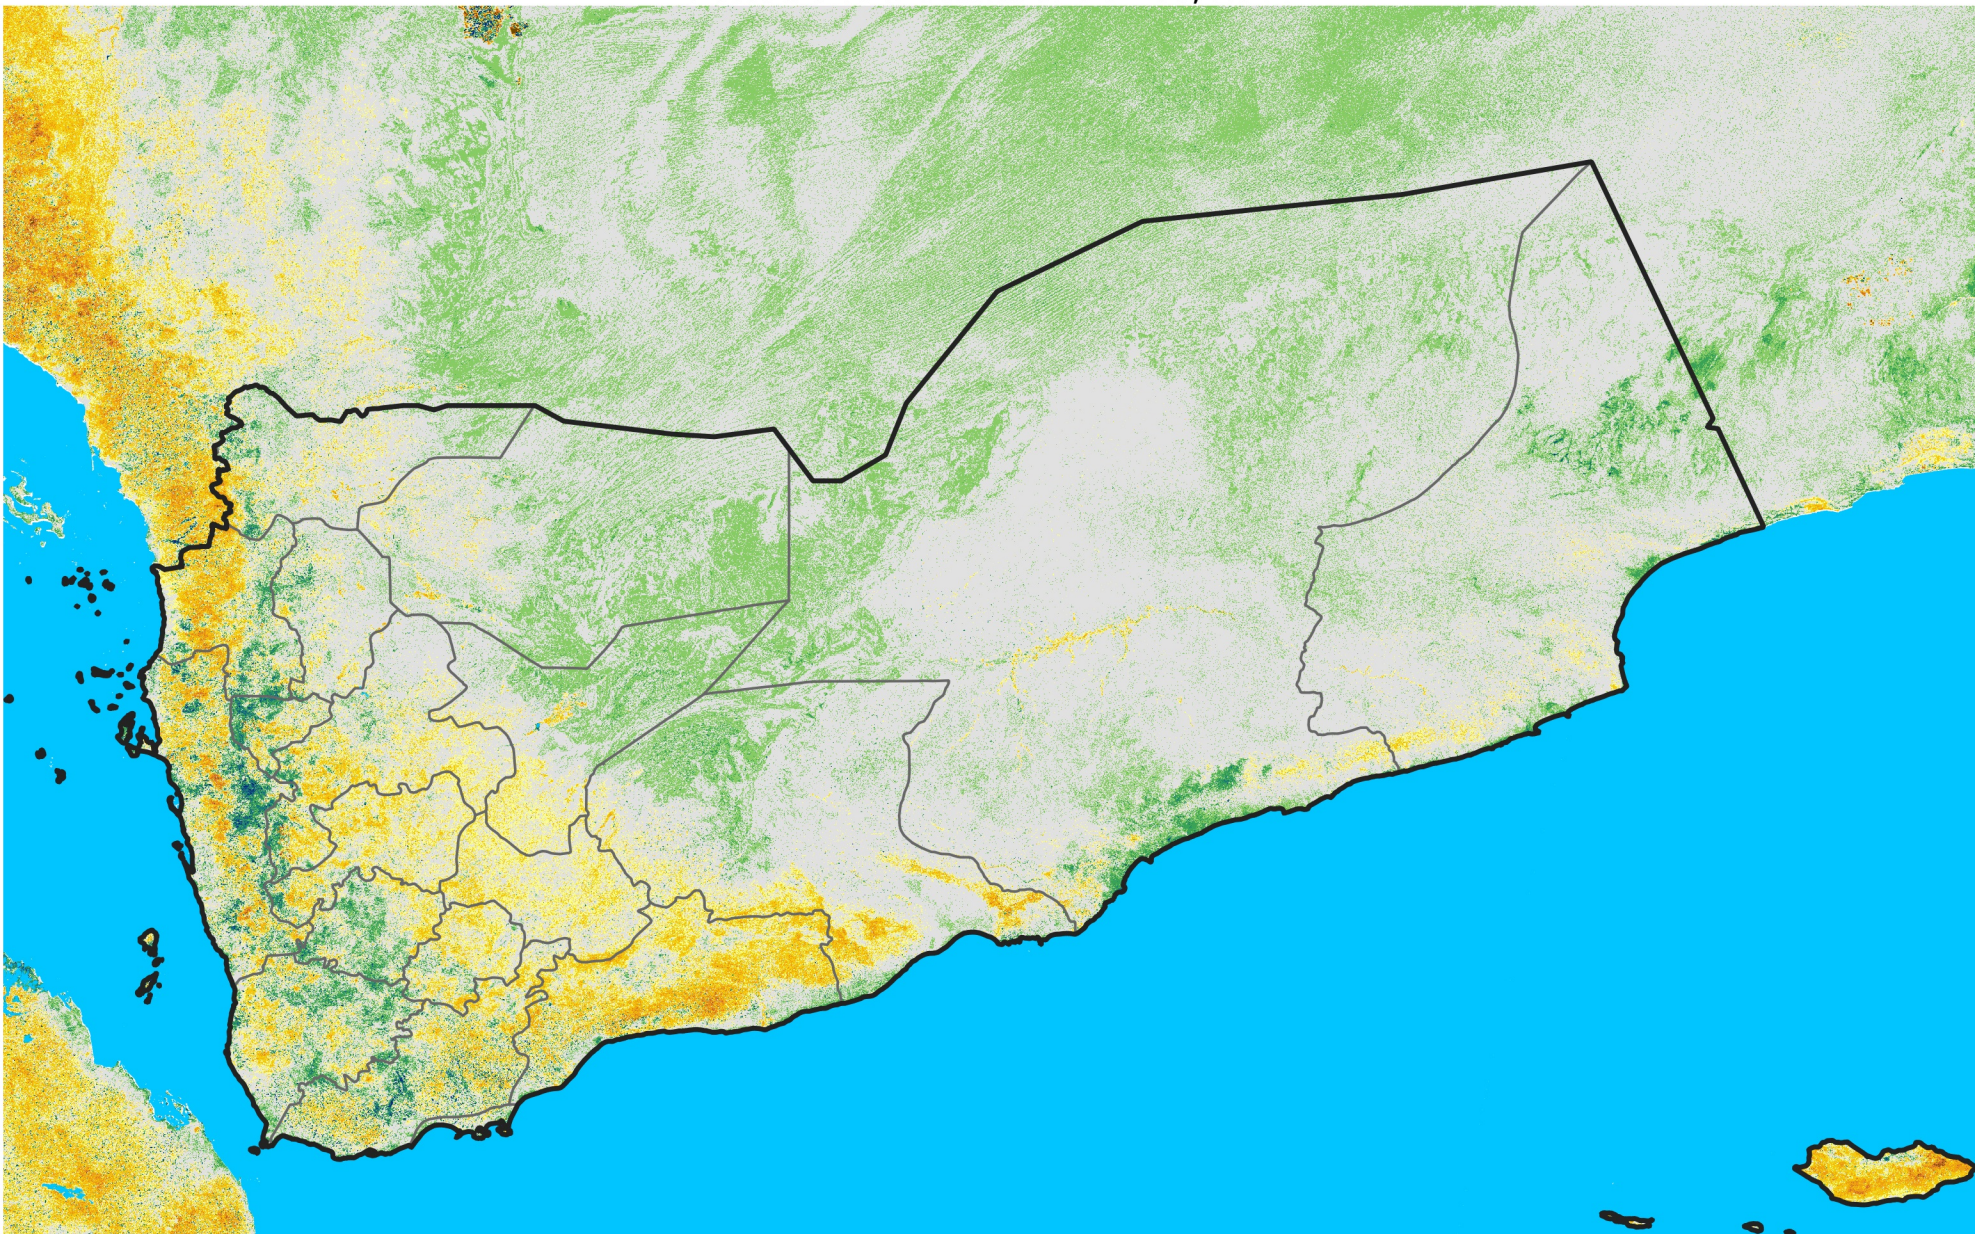

Yemen

Percent of Mean NDVI

2011 / mean (2003 - 2022)

Period 34 / December 01 - 10, 2011

Percent of Normal