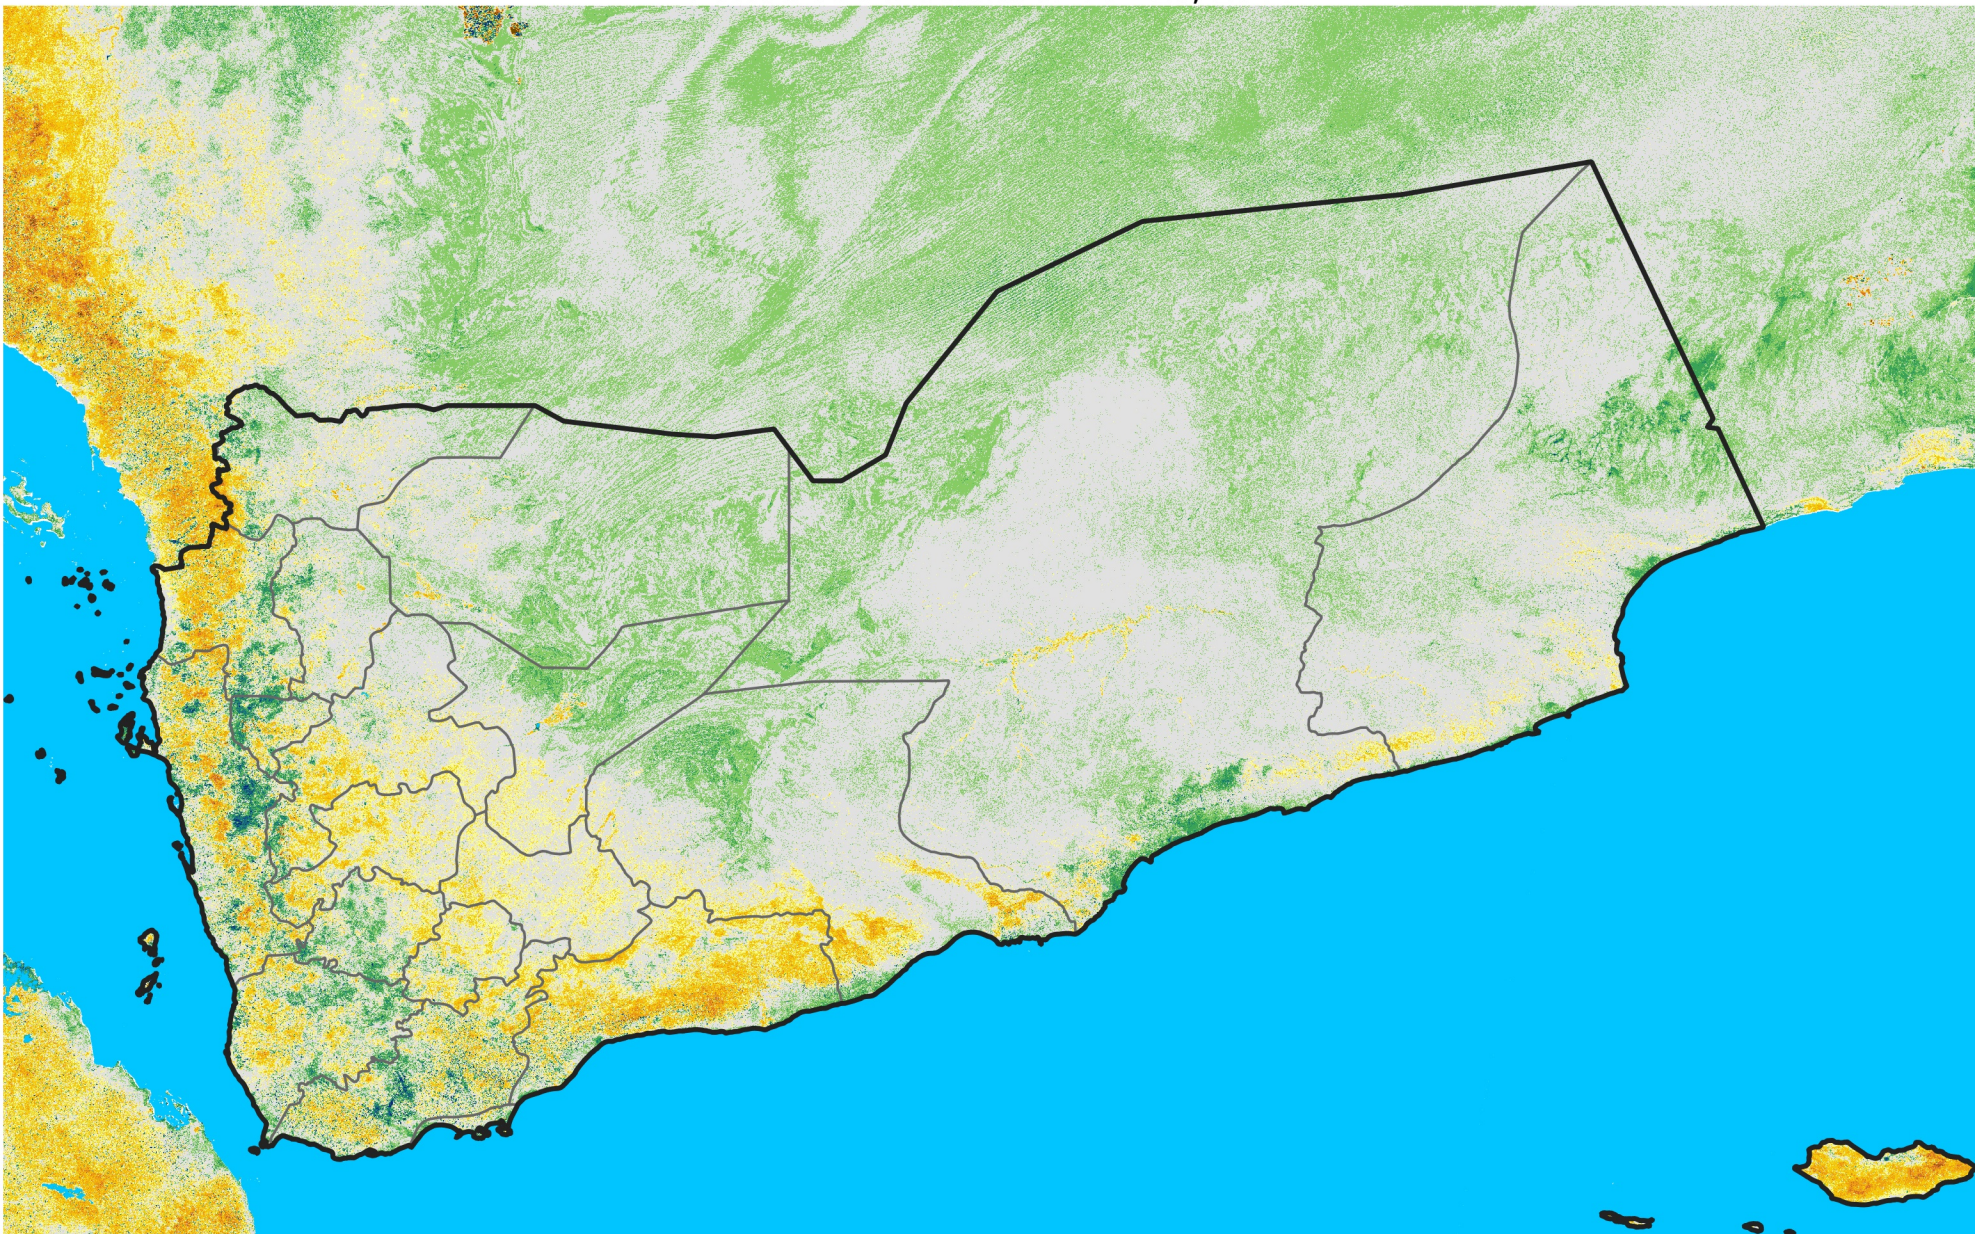

# Yemen

## Percent of Mean NDVI

2011 / mean (2003 - 2022)

Period 35 / December 11 - 20, 2011