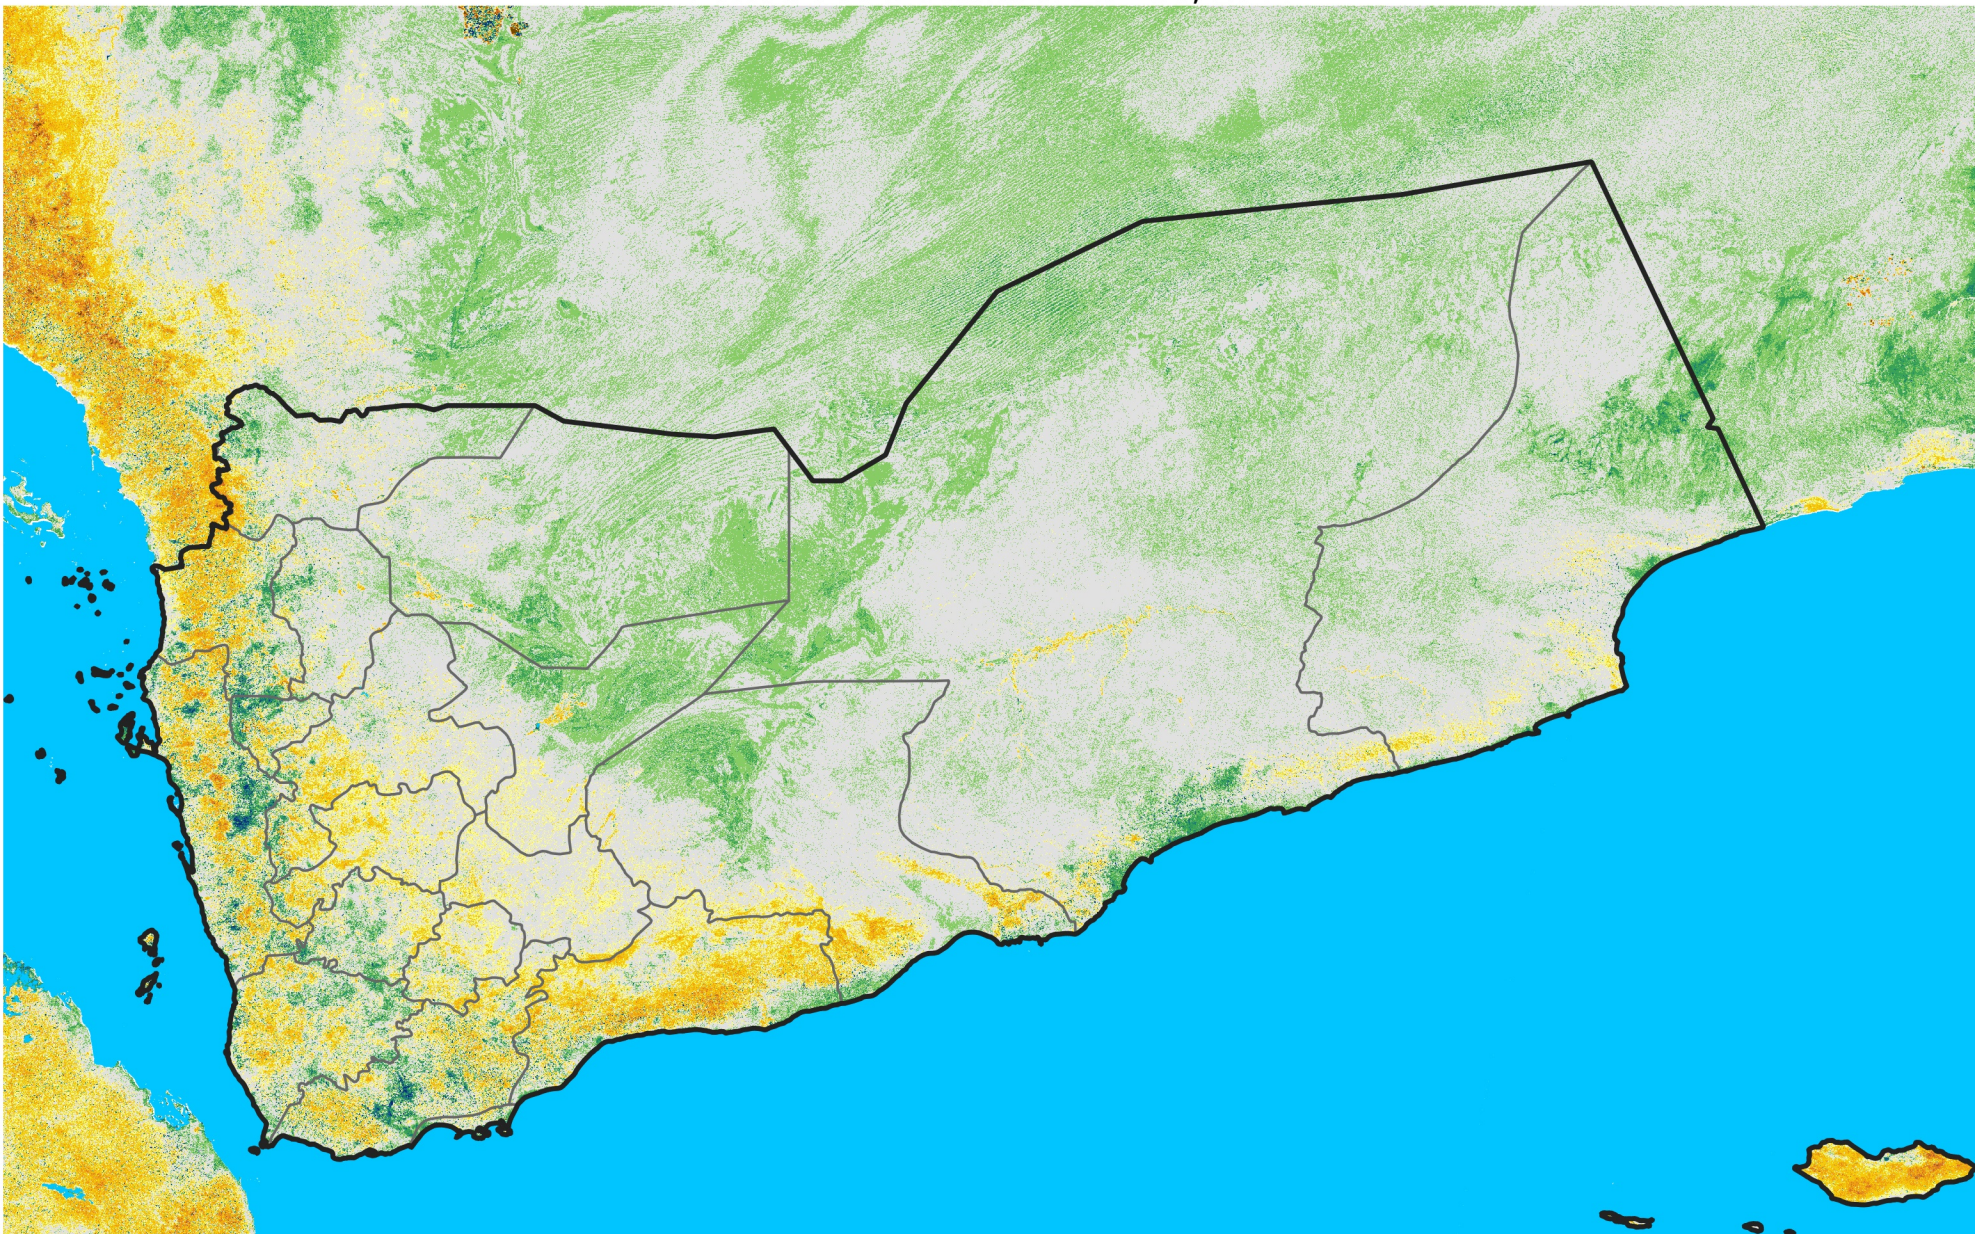

Yemen

Percent of Mean NDVI

2011 / mean (2003 - 2022)

Period 36 / December 21 - 31, 2011

Percent of Normal