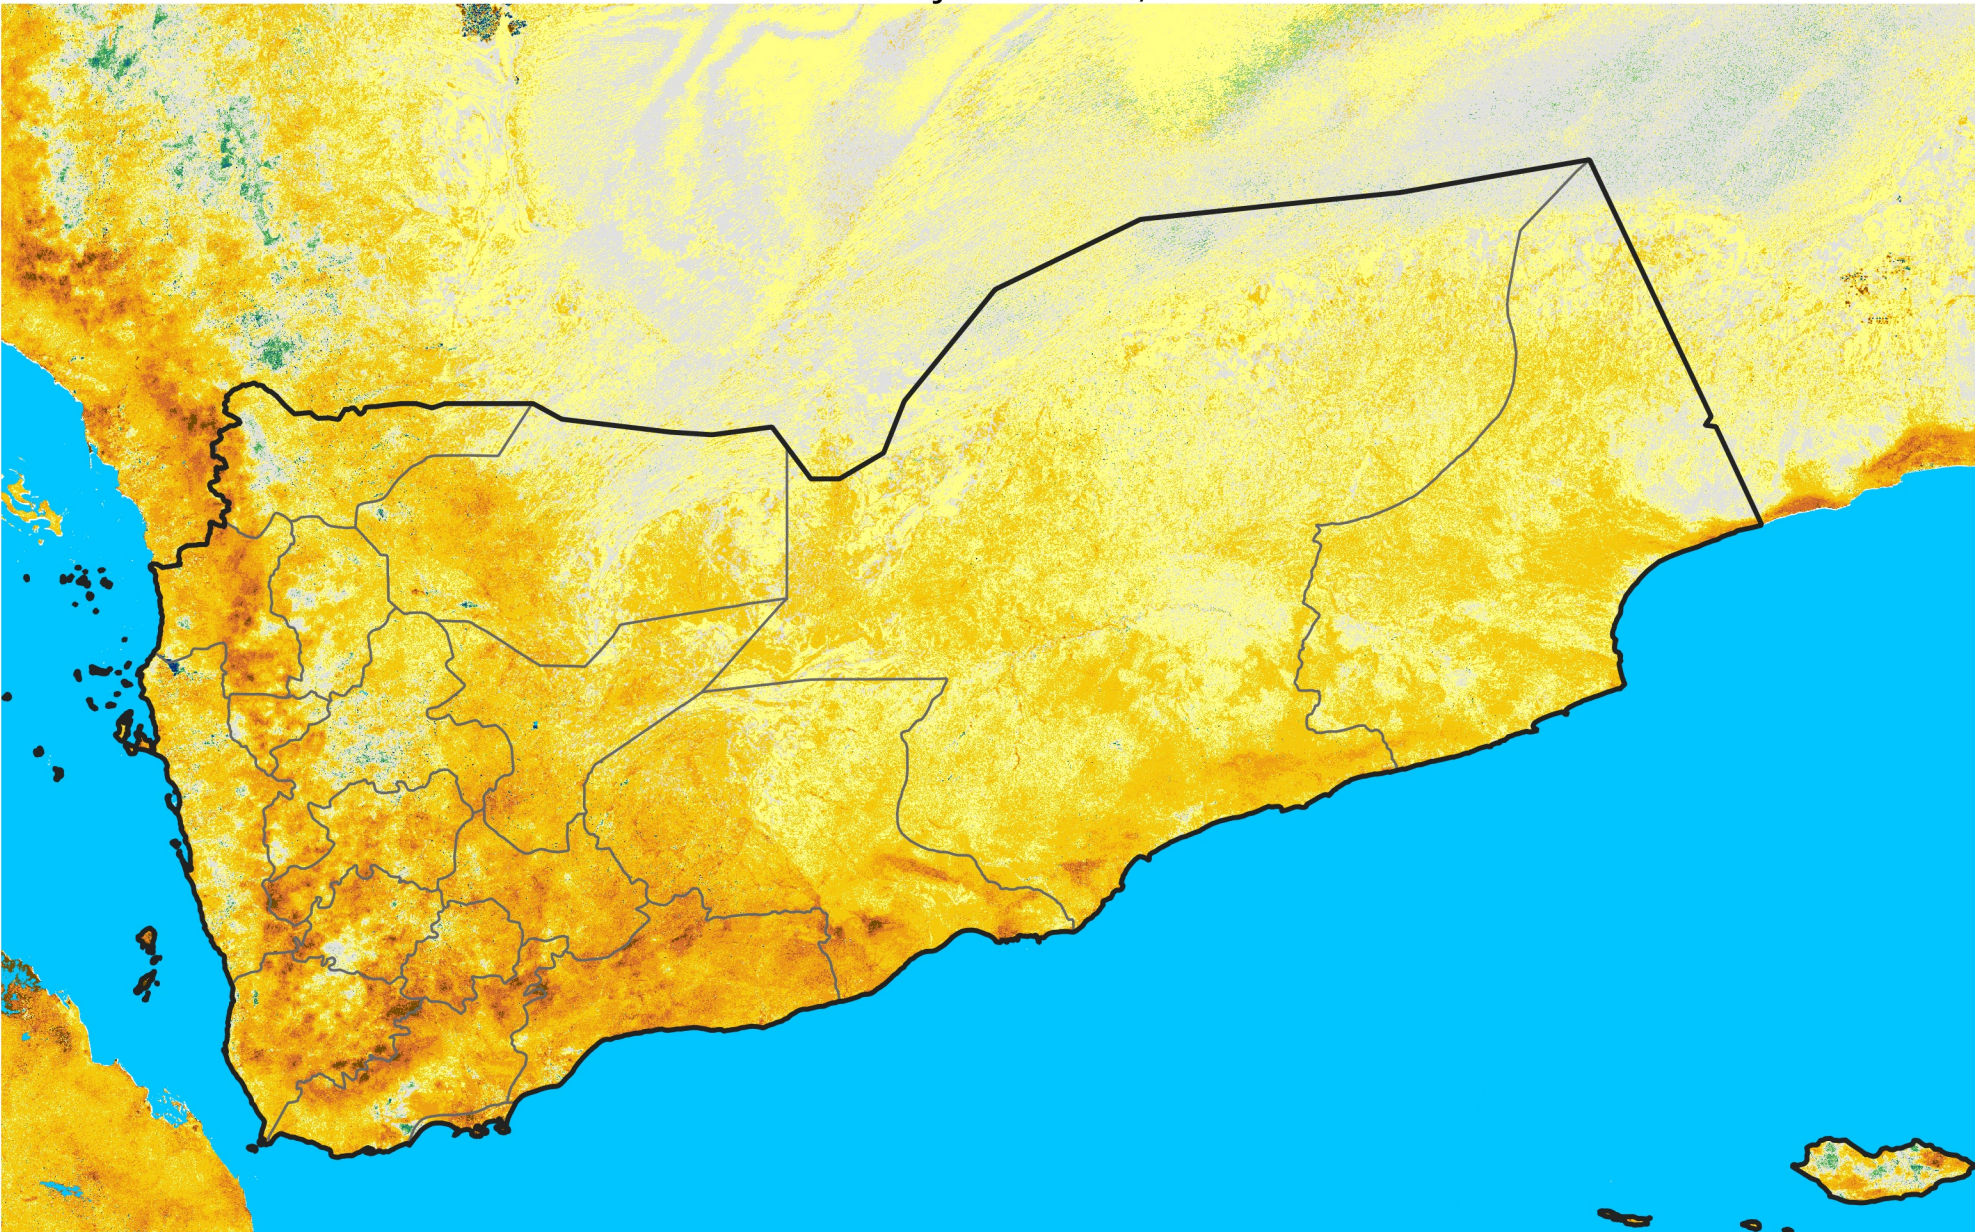

Yemen

Percent of Mean NDVI

2012 / mean (2003 - 2022)

Period 17 / June 11 - 20, 2012

Percent of Normal