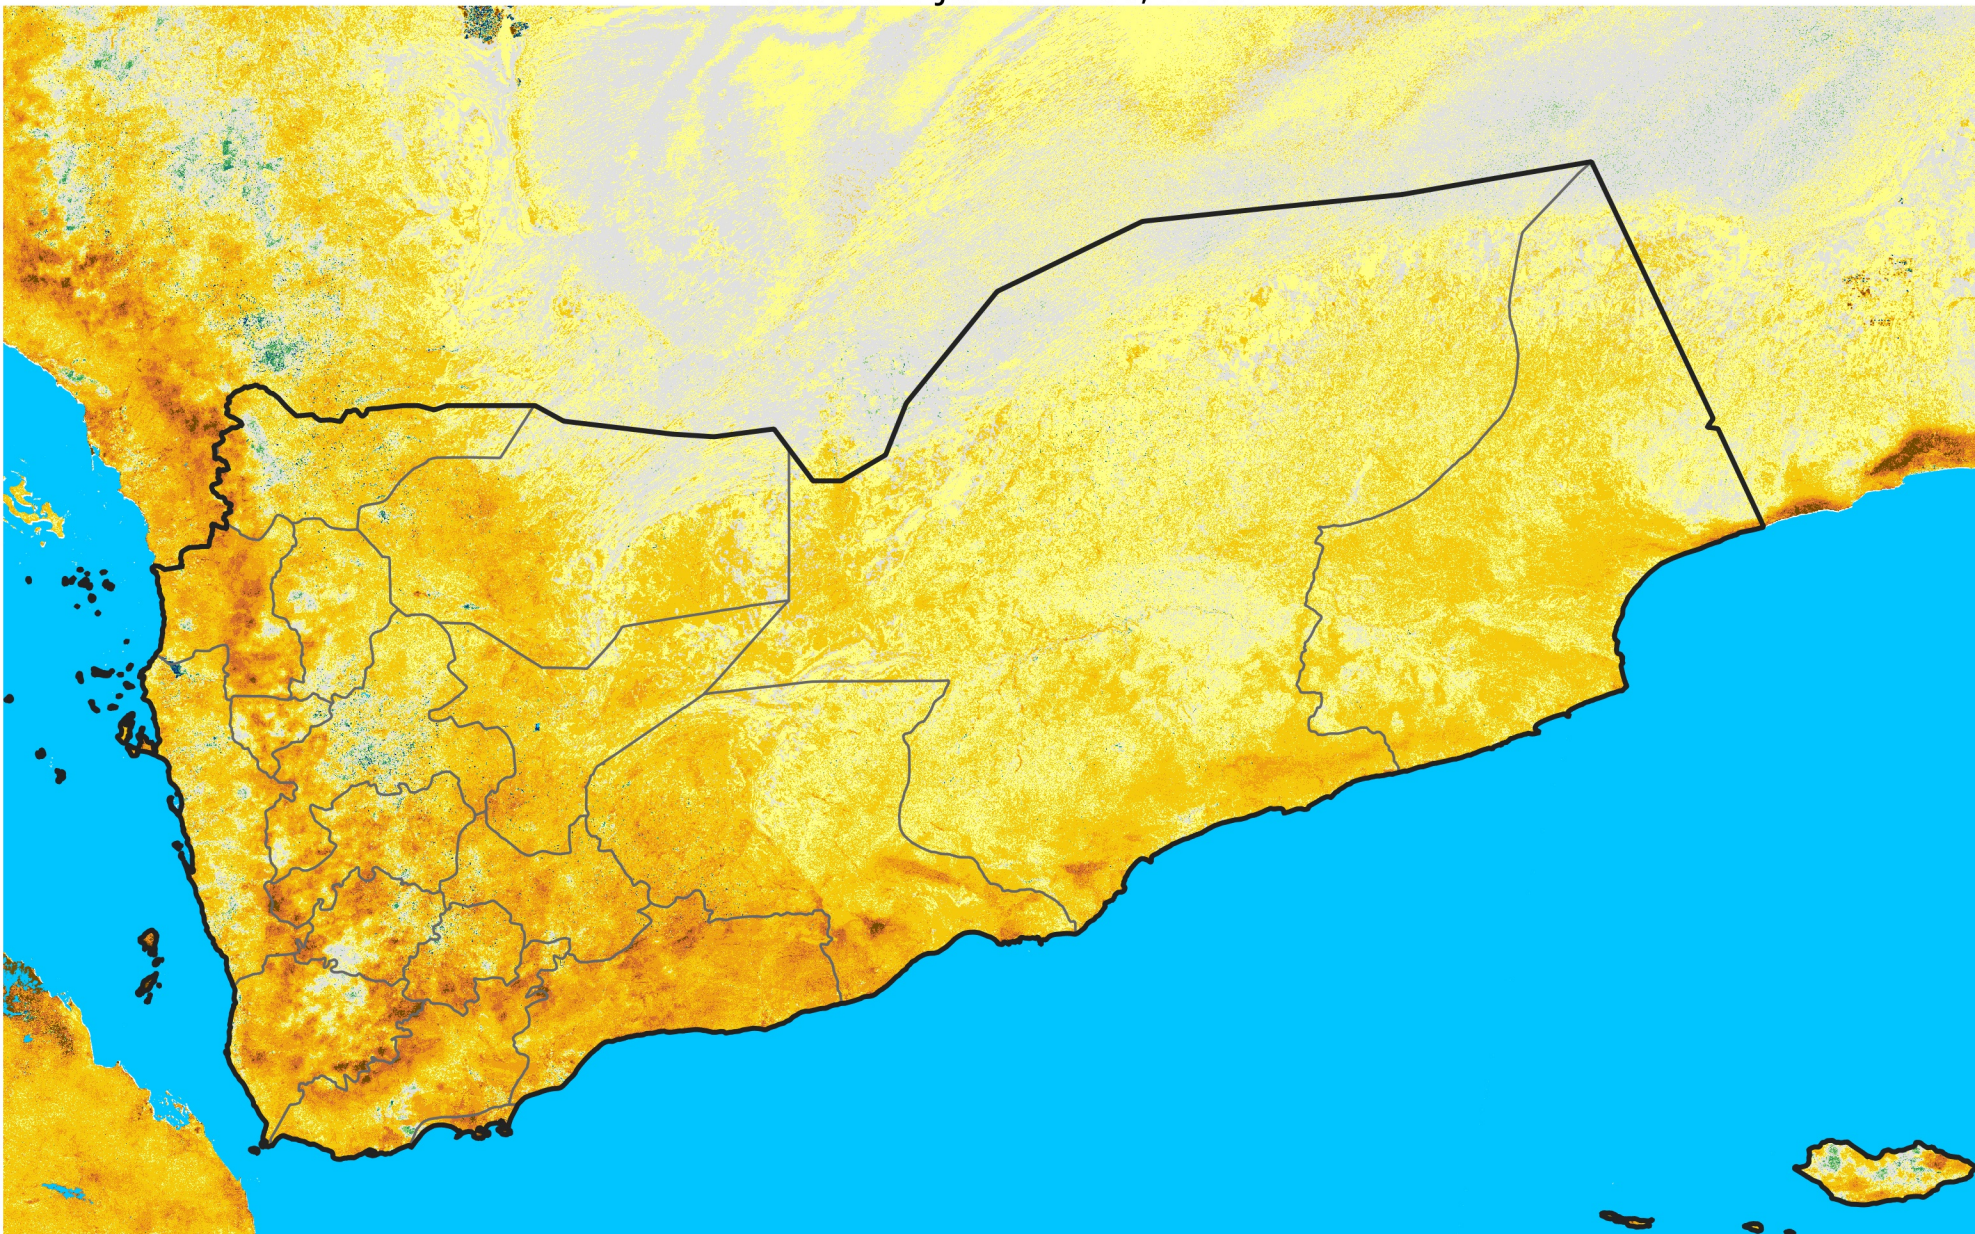

Yemen

Percent of Mean NDVI

2012 / mean (2003 - 2022)

Period 18 / June 21 - 30, 2012

Percent of Normal