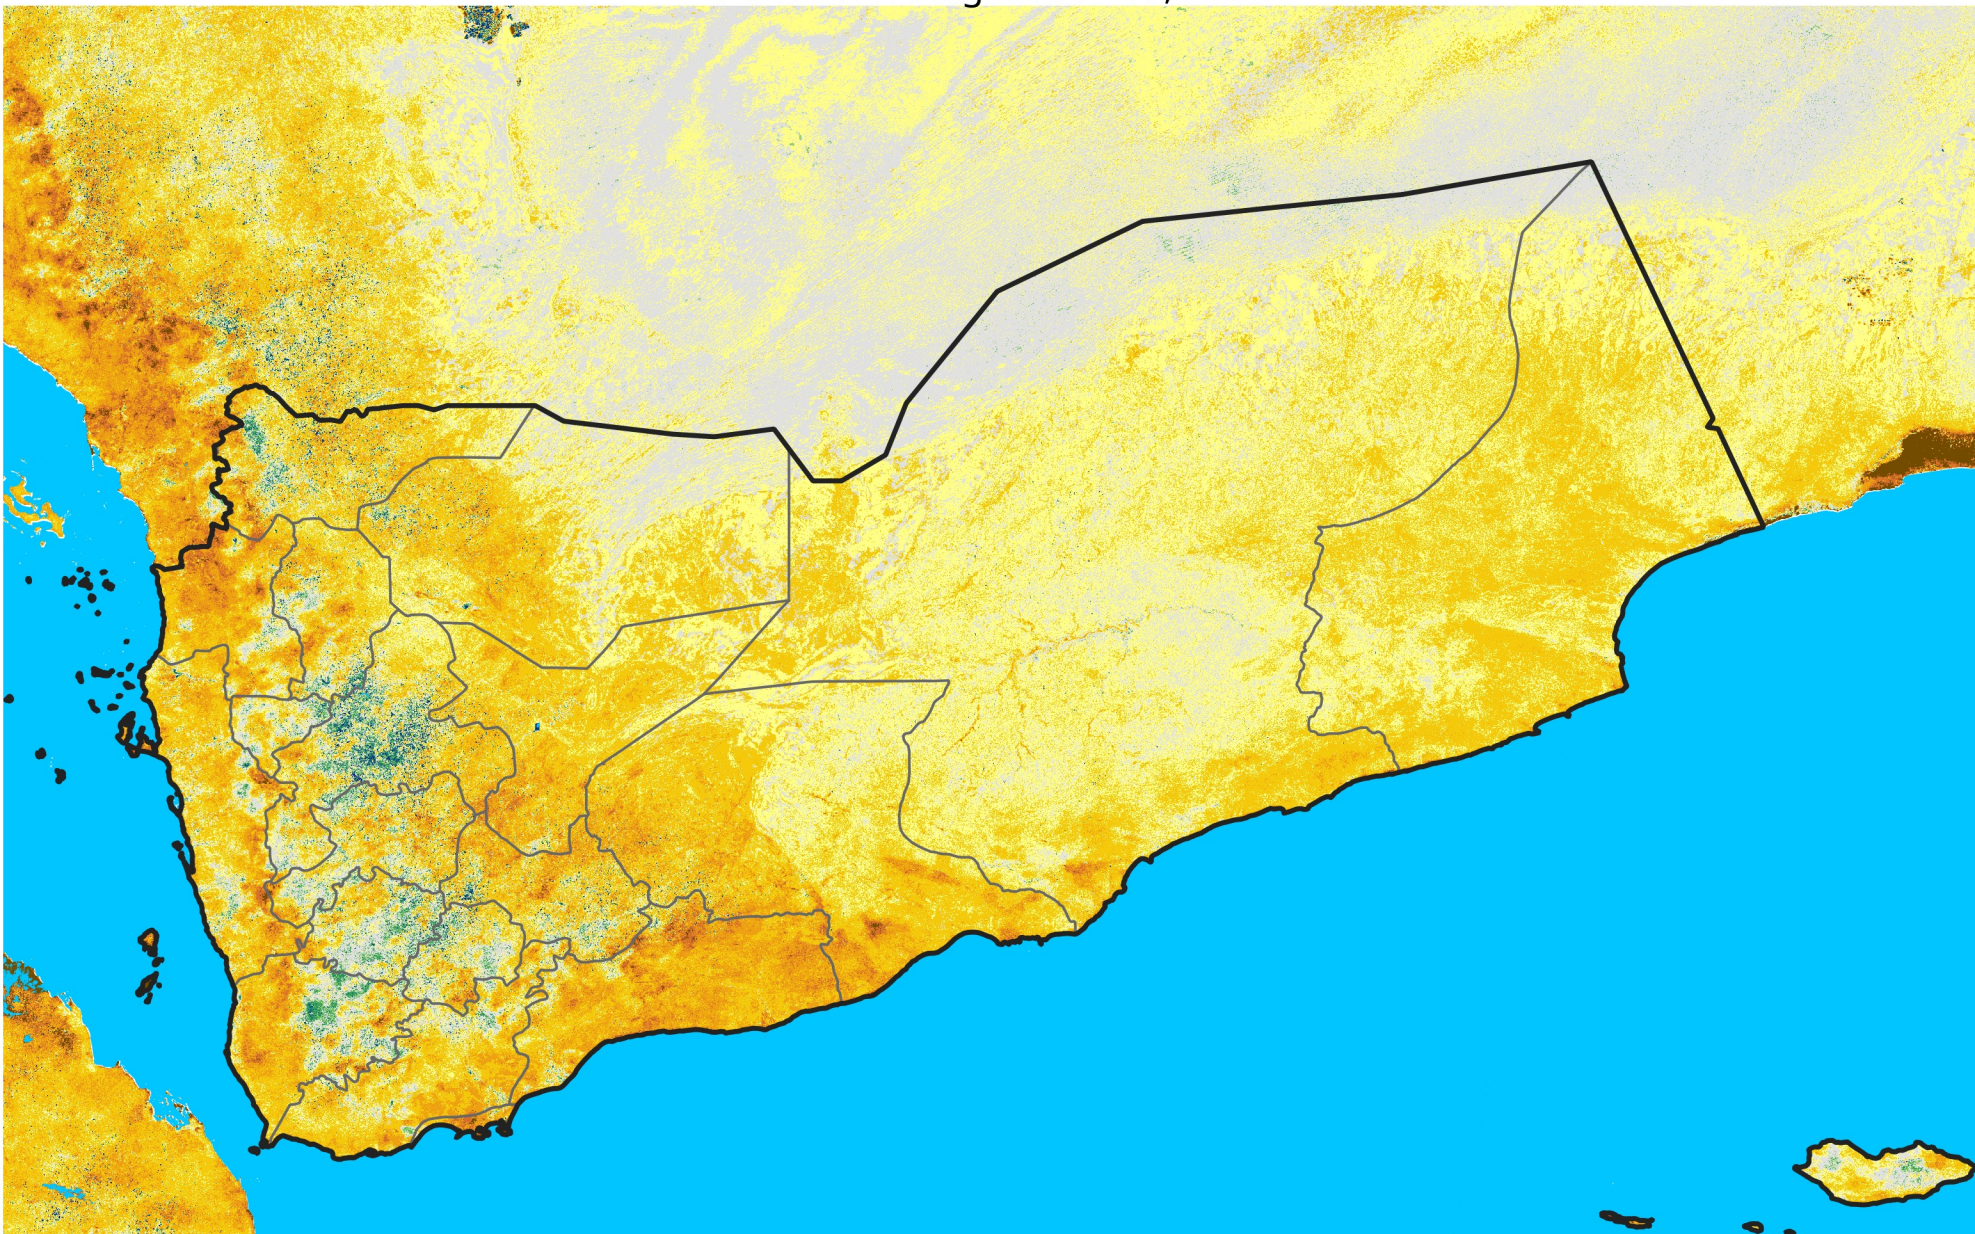

Yemen

Percent of Mean NDVI

2012 / mean (2003 - 2022)

Period 22 / August 01 - 10, 2012

Percent of Normal