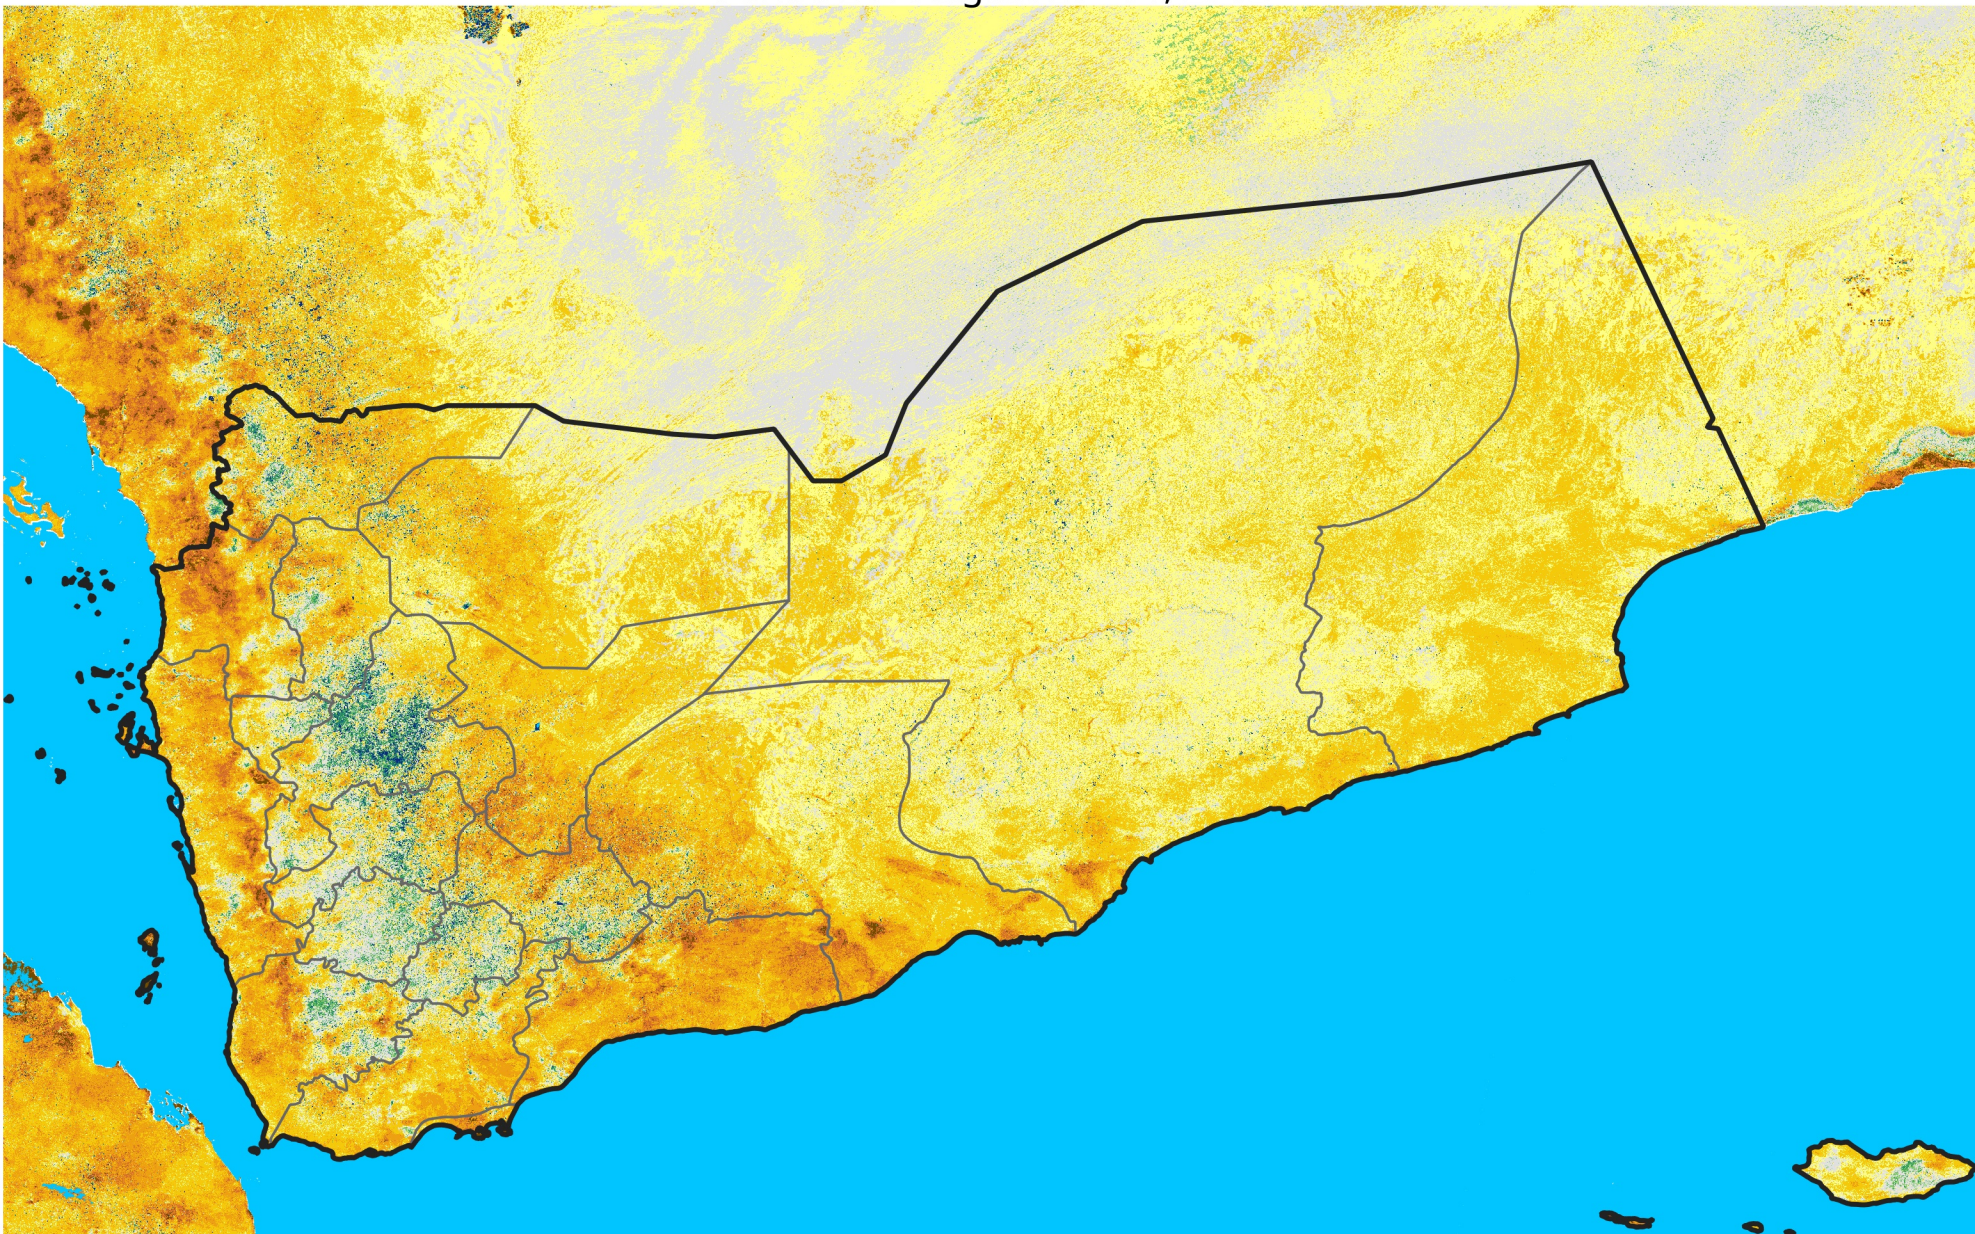

Yemen

Percent of Mean NDVI

2012 / mean (2003 - 2022)

Period 24 / August 21 - 31, 2012

Percent of Normal