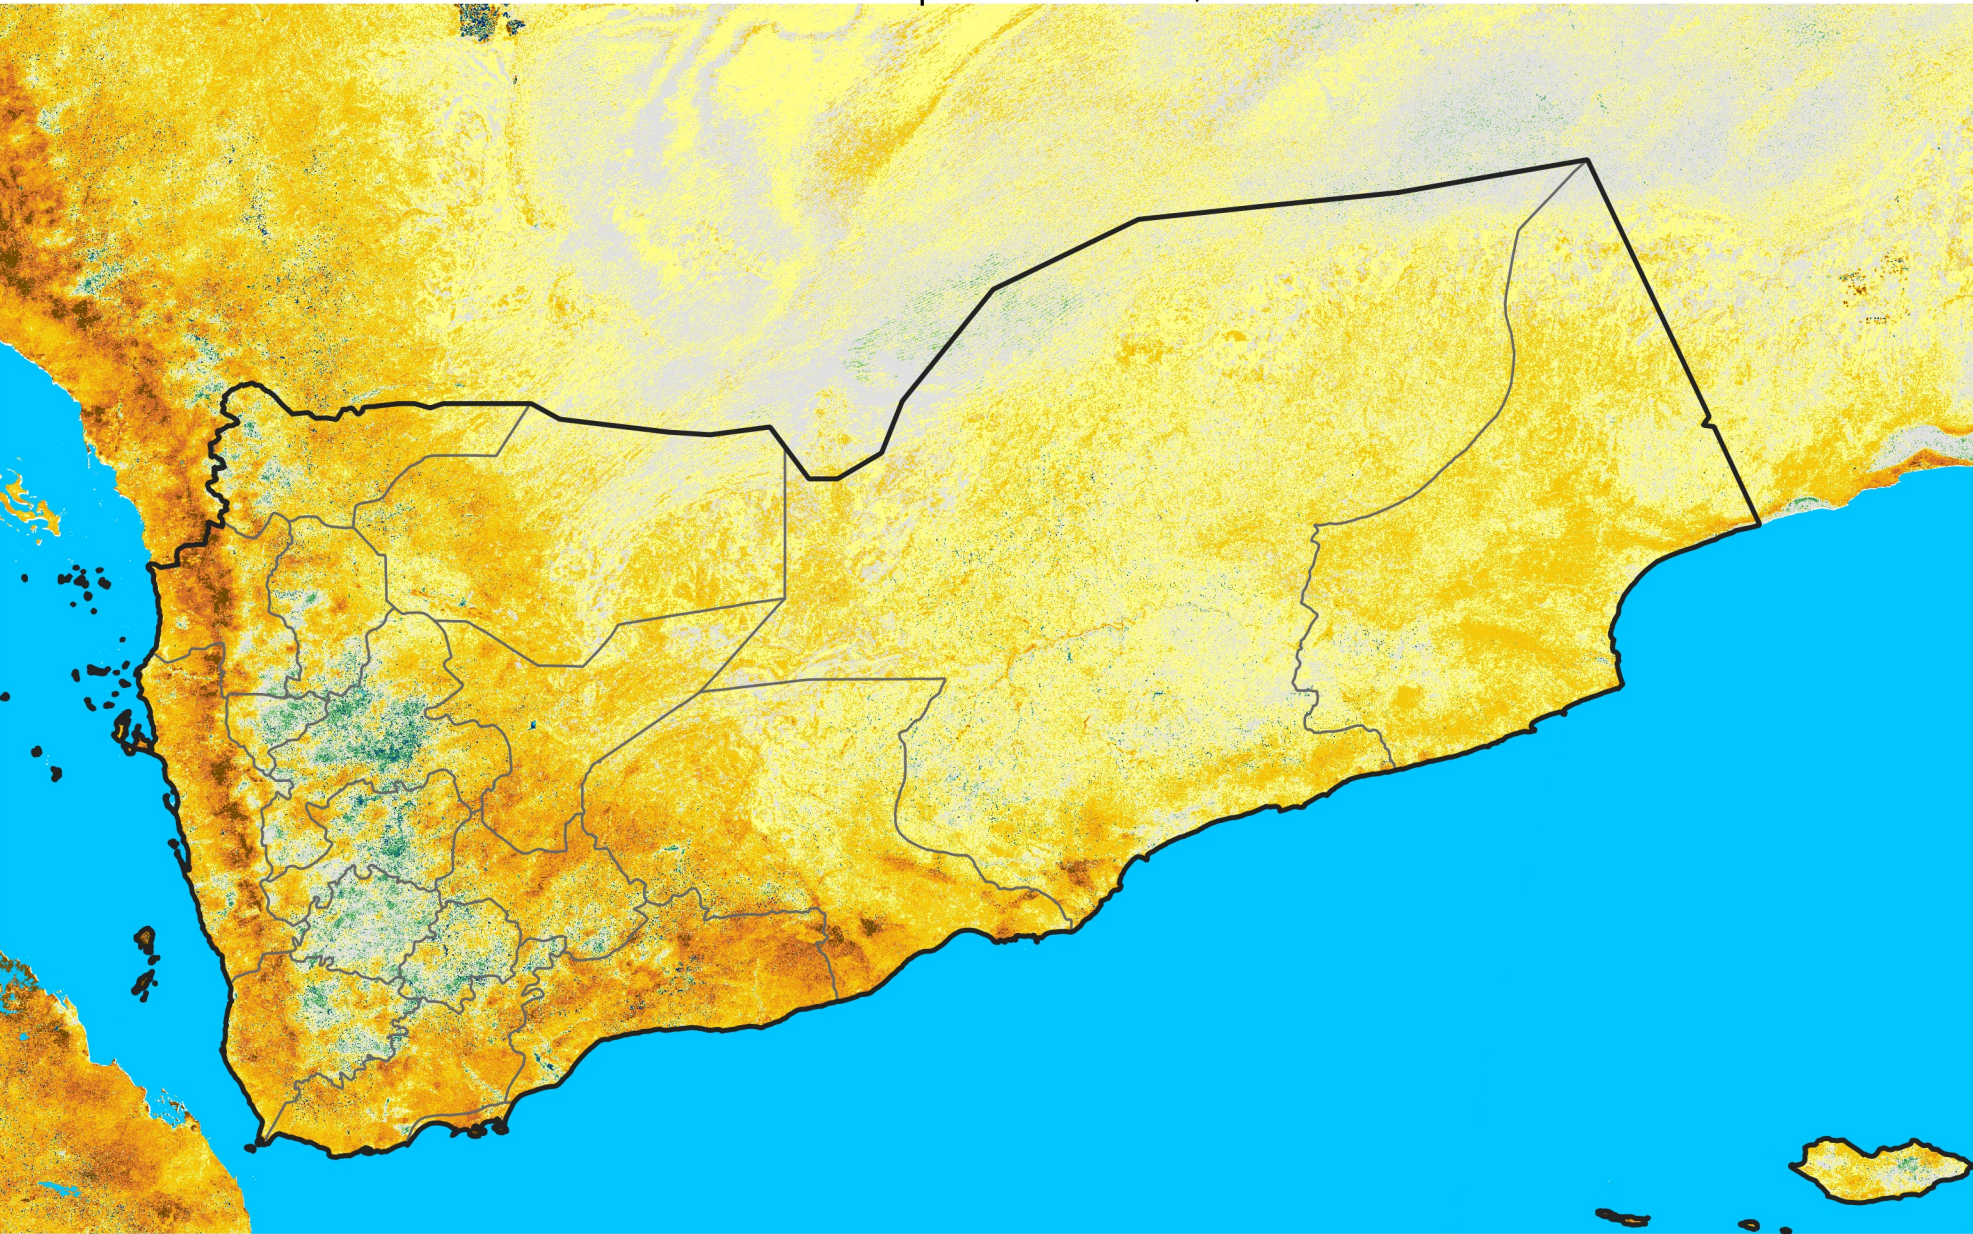

Yemen

Percent of Mean NDVI

2012 / mean (2003 - 2022)

Period 26 / September 11 - 20, 2012

Percent of Normal