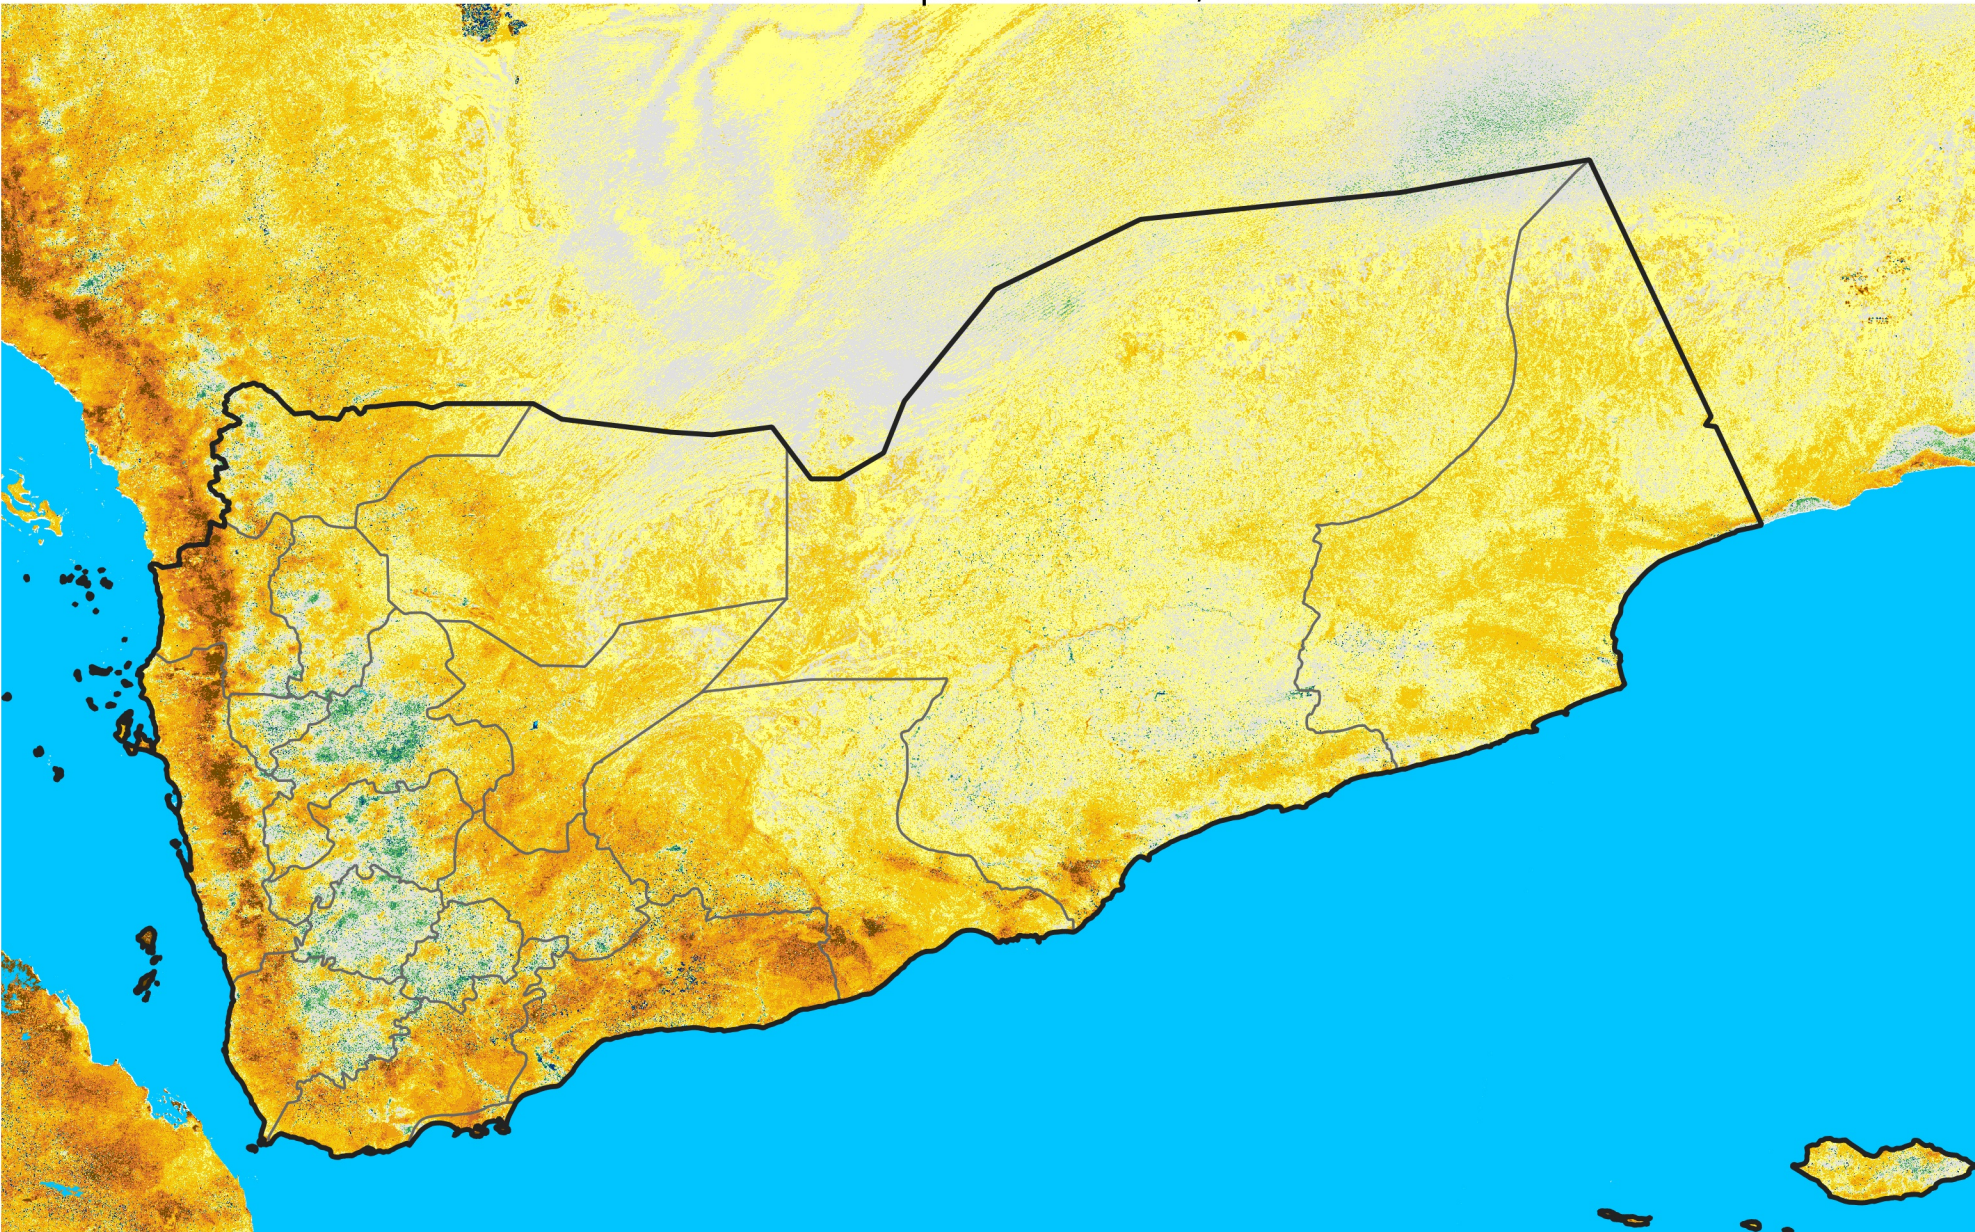

Yemen

Percent of Mean NDVI

2012 / mean (2003 - 2022)

Period 27 / September 21 - 30, 2012

Percent of Normal