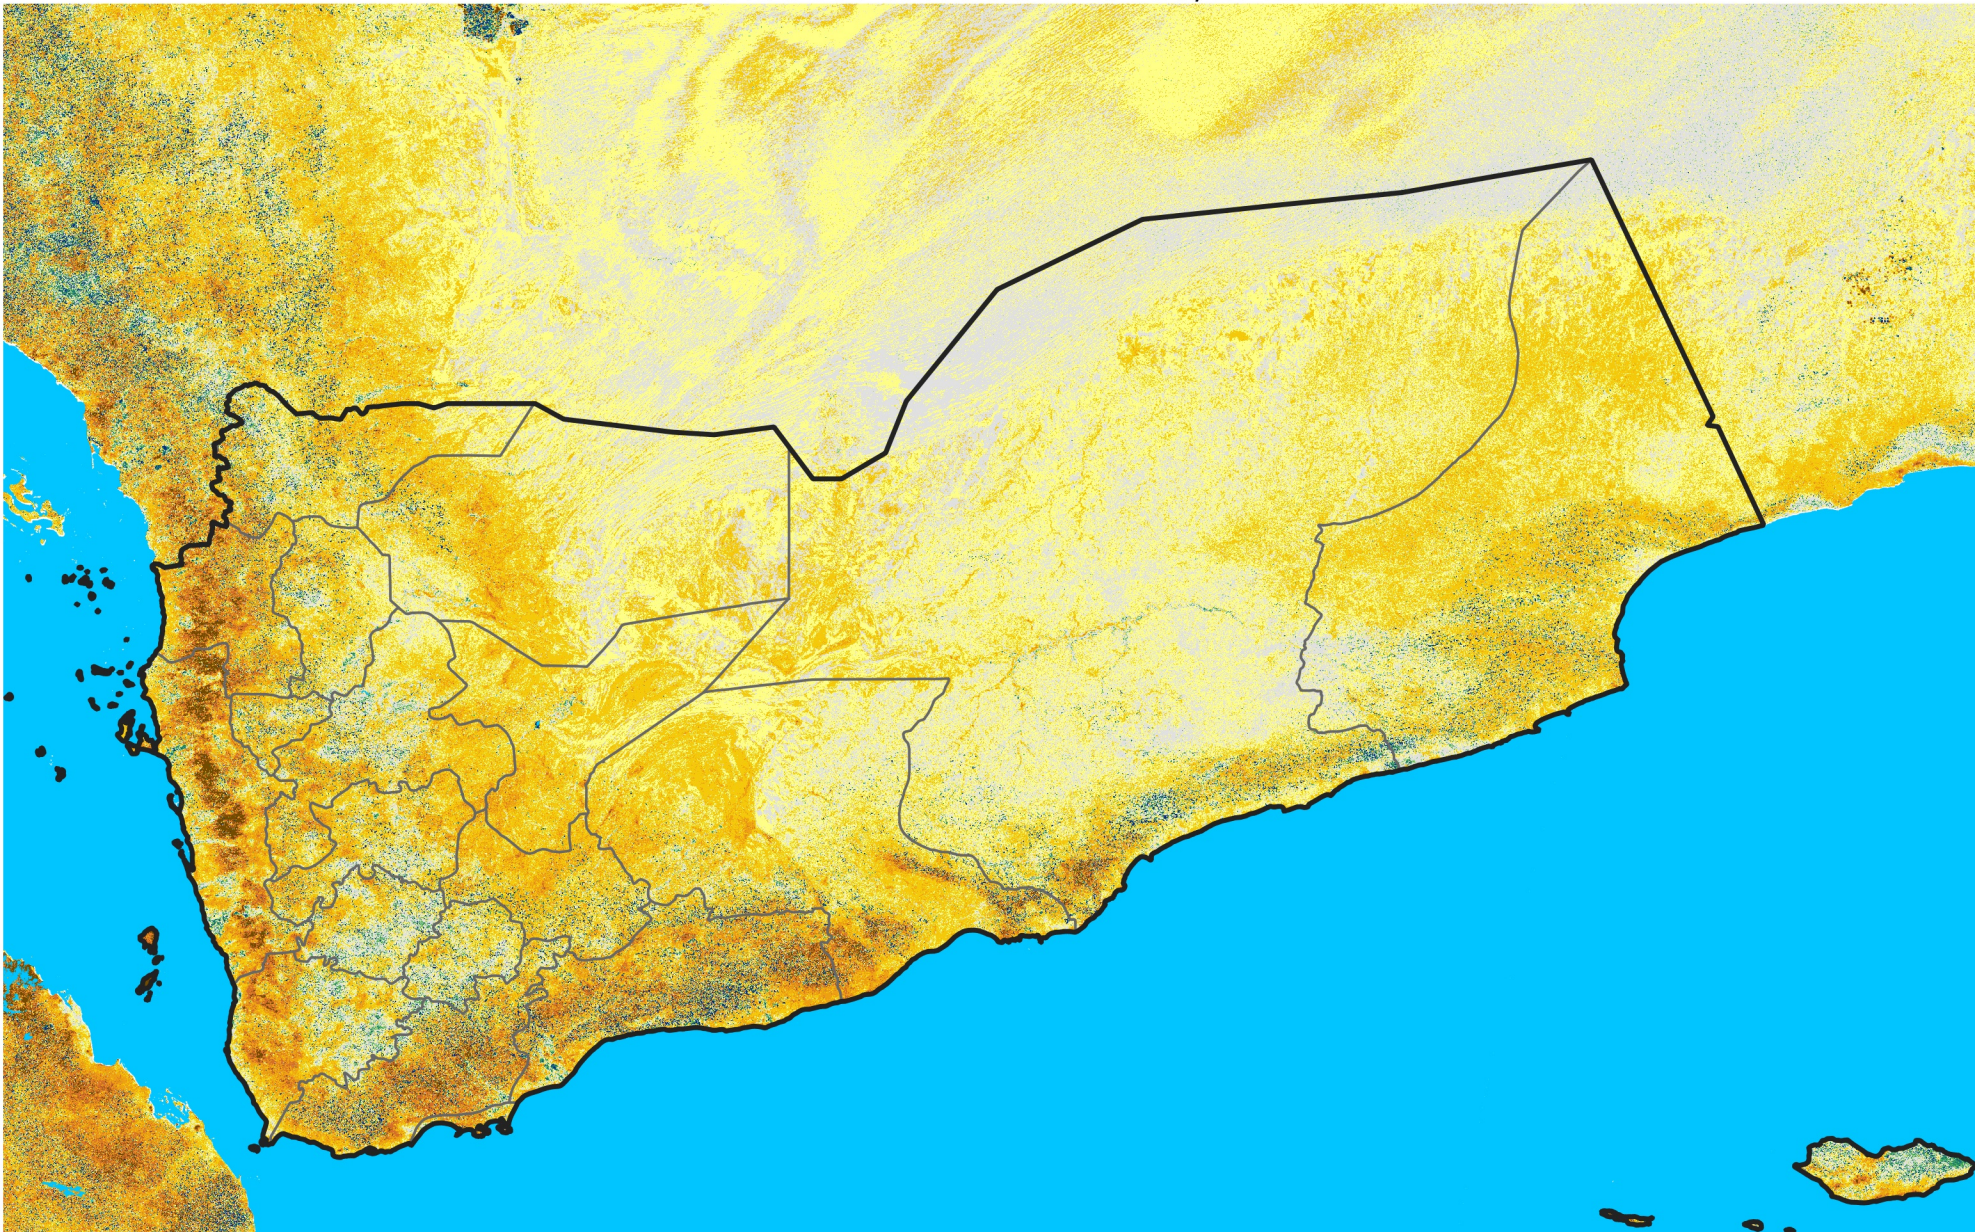

Yemen

Percent of Mean NDVI

2012 / mean (2003 - 2022)

Period 33 / November 21 - 30, 2012

Percent of Normal