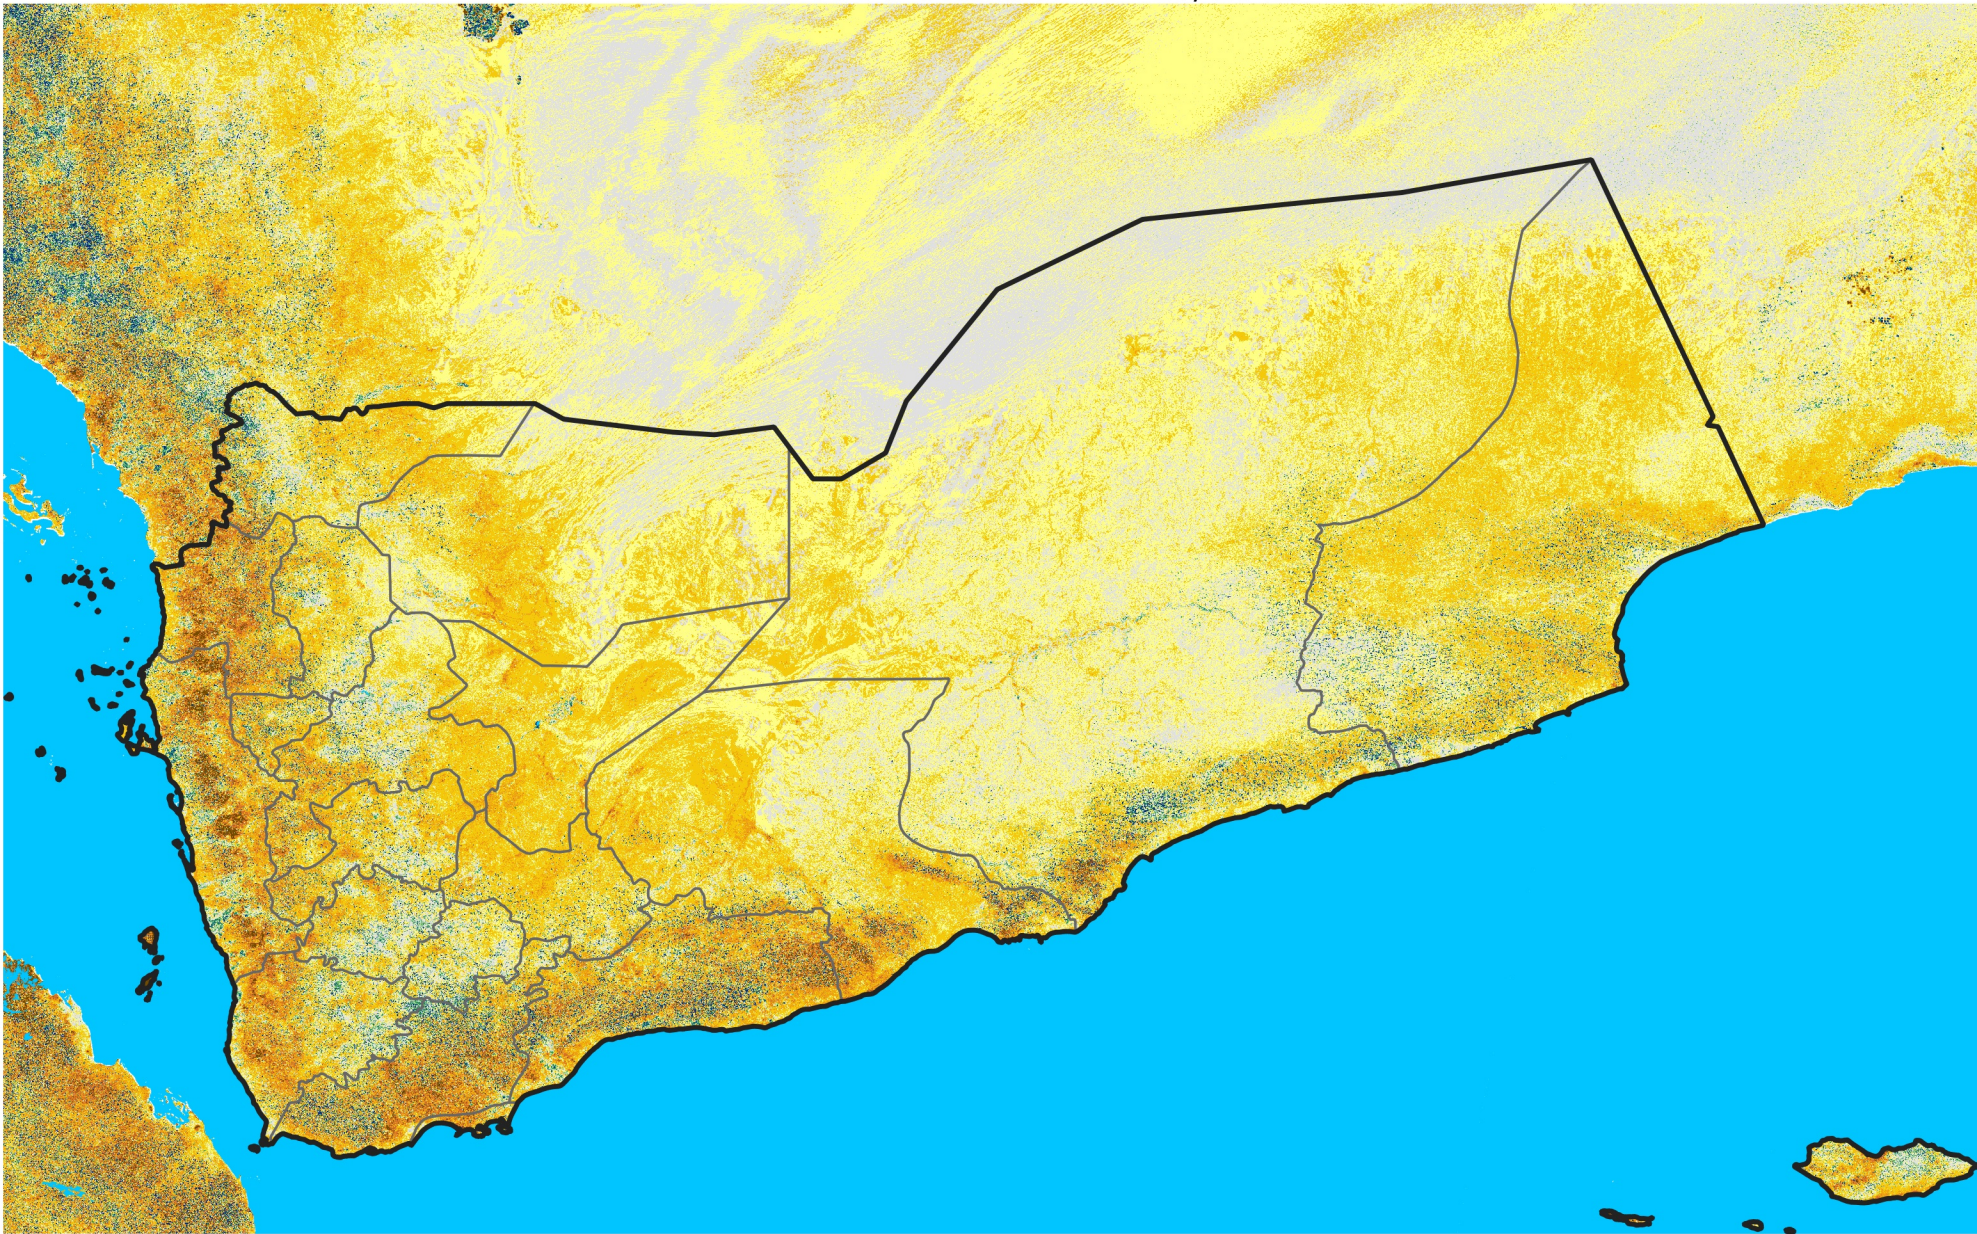

Yemen

Percent of Mean NDVI

2012 / mean (2003 - 2022)

Period 35 / December 11 - 20, 2012

Percent of Normal