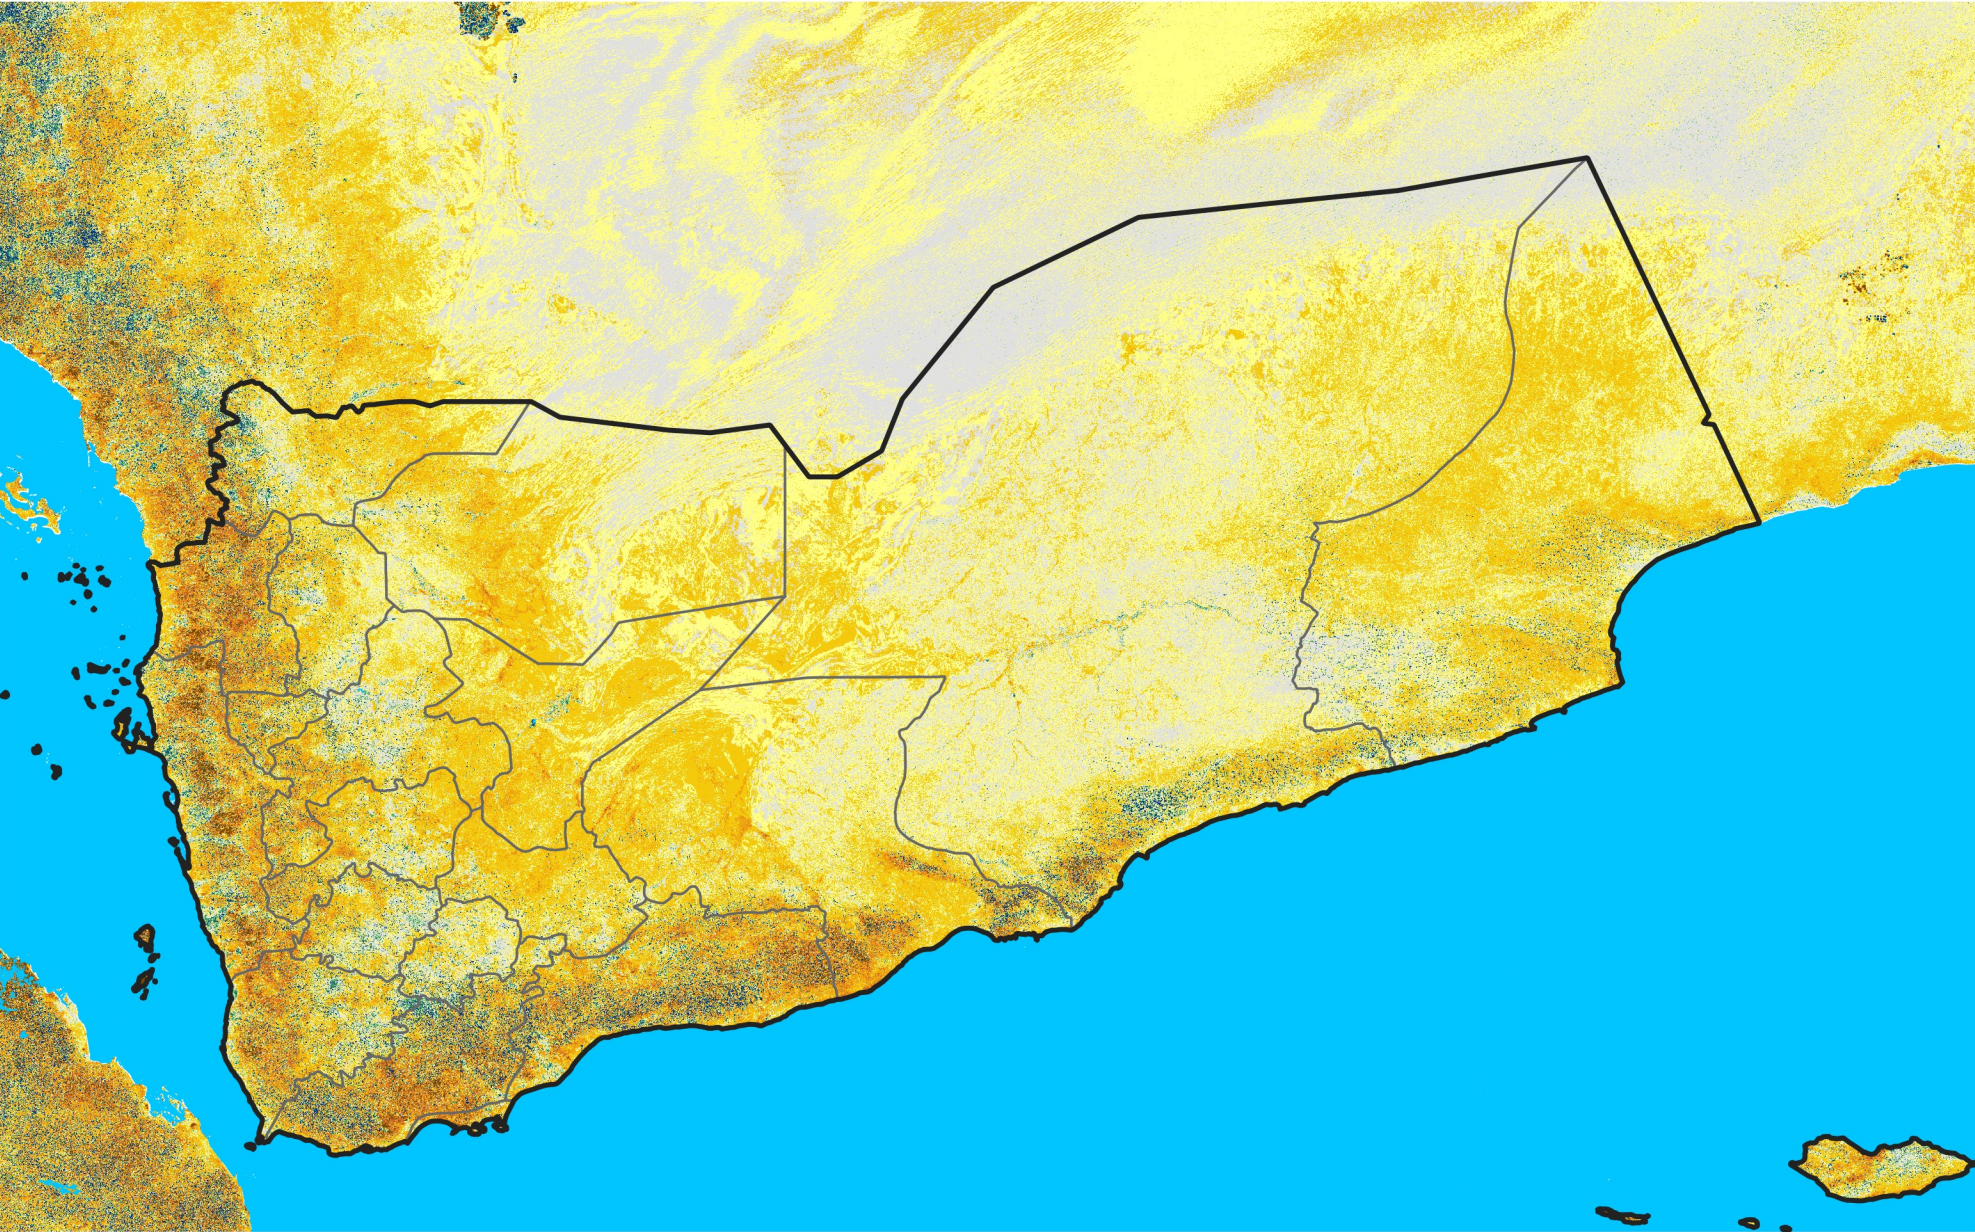

Yemen

Percent of Mean NDVI

2012 / mean (2003 - 2022)

Period 36 / December 21 - 31, 2012

Percent of Normal