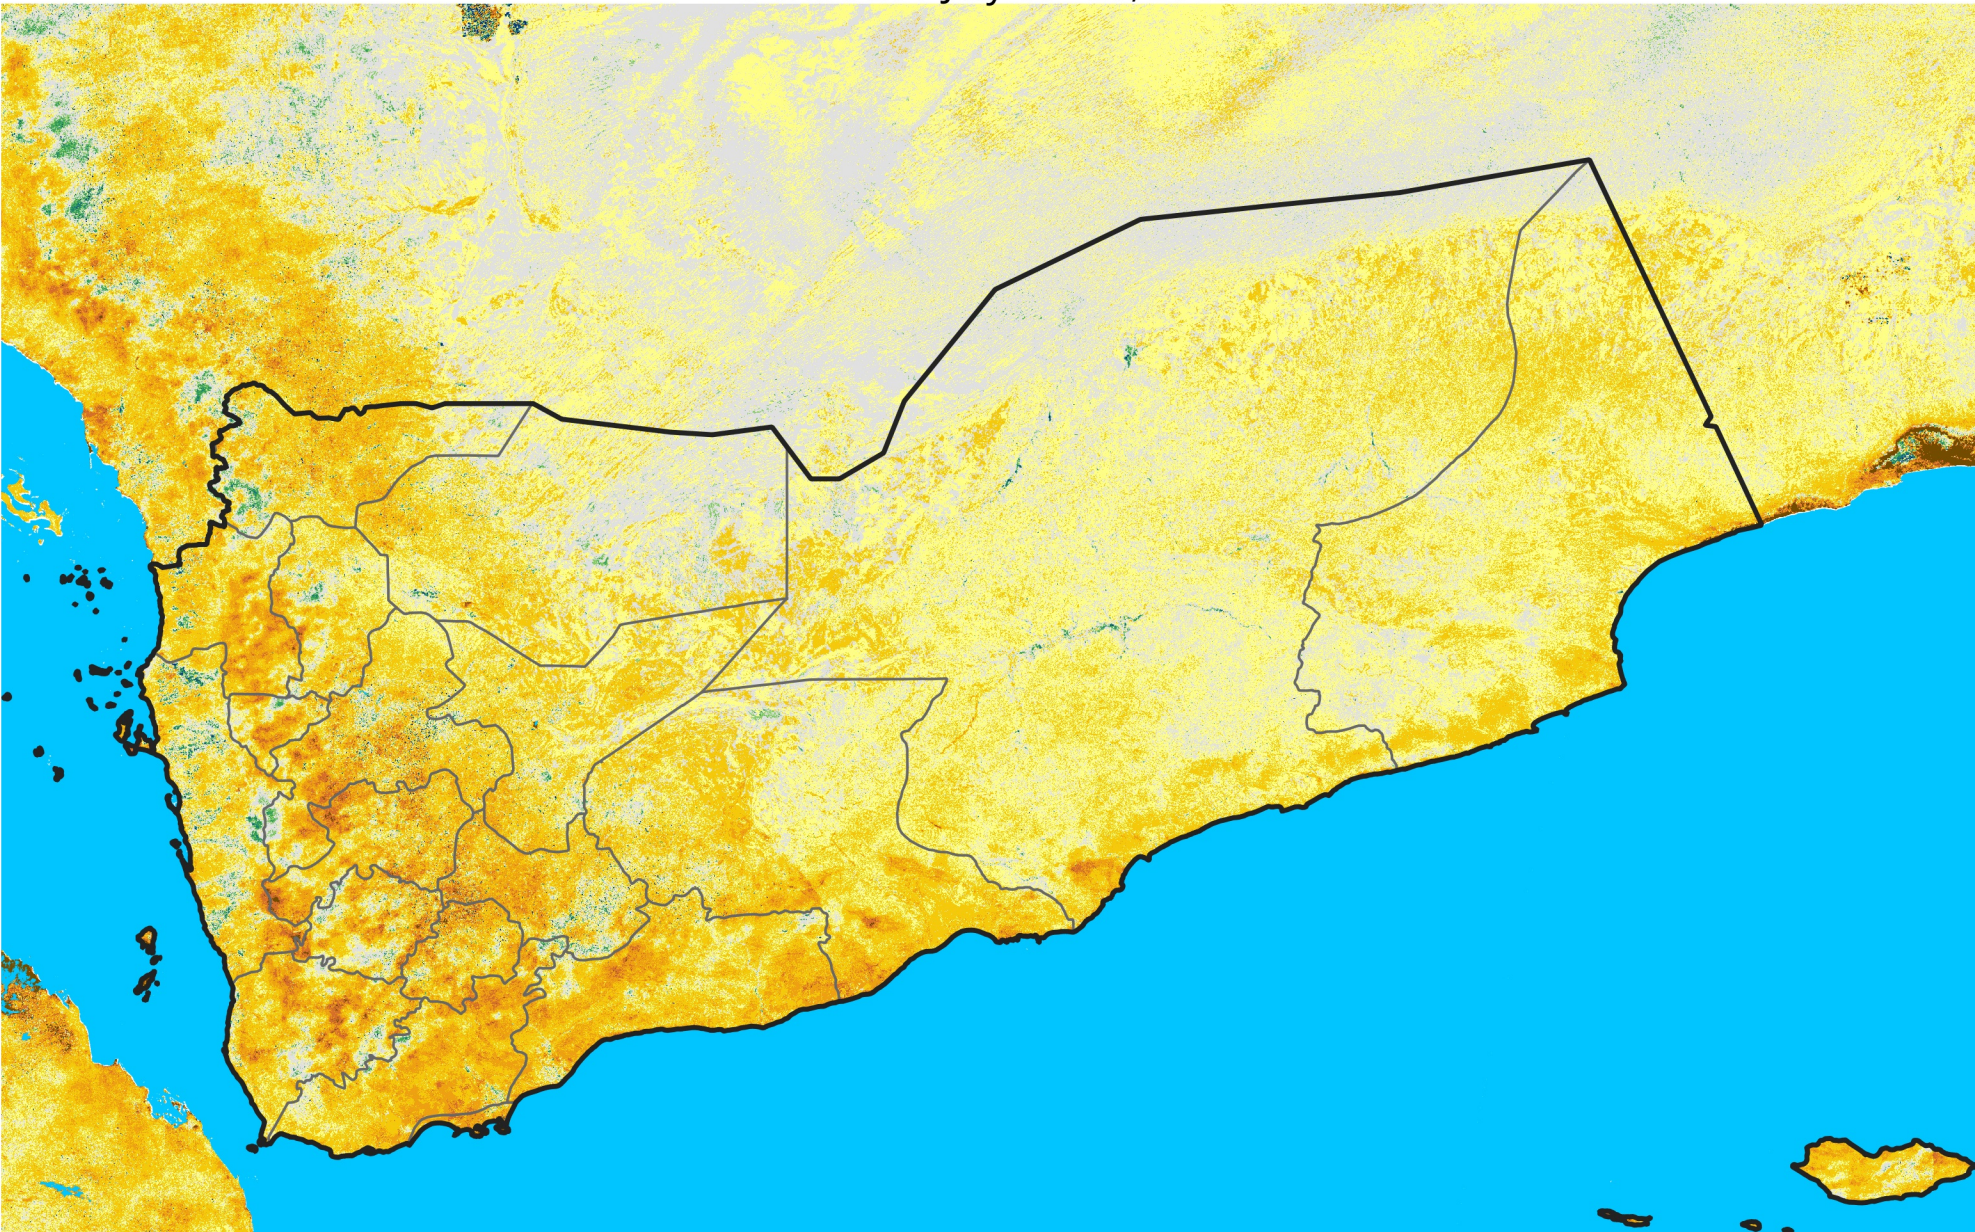

Yemen

Percent of Mean NDVI

2013 / mean (2003 - 2022)

Period 20 / July 11 - 20, 2013

Percent of Normal