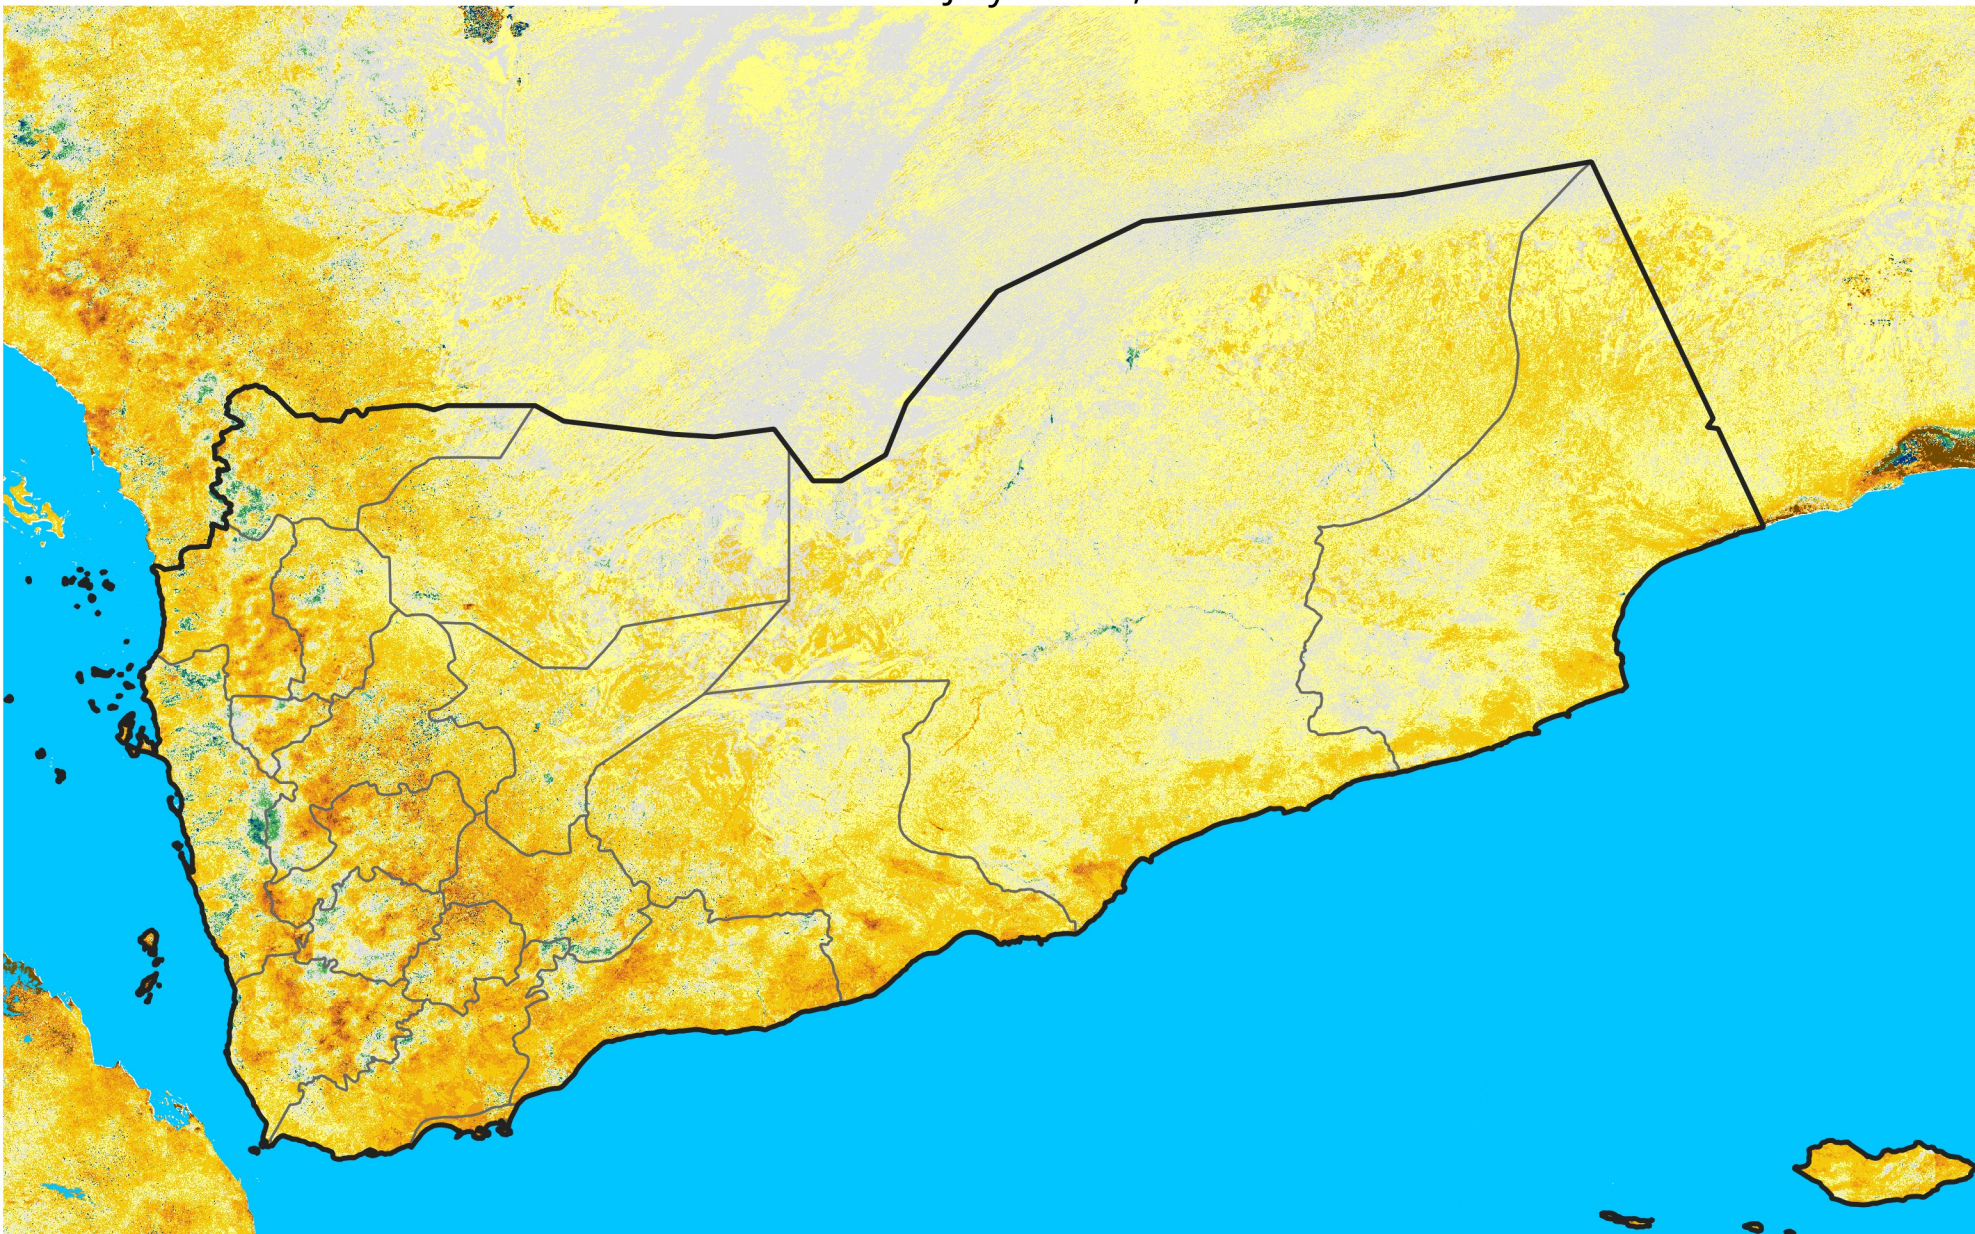

Yemen

Percent of Mean NDVI

2013 / mean (2003 - 2022)

Period 21 / July 21 - 31, 2013

Percent of Normal