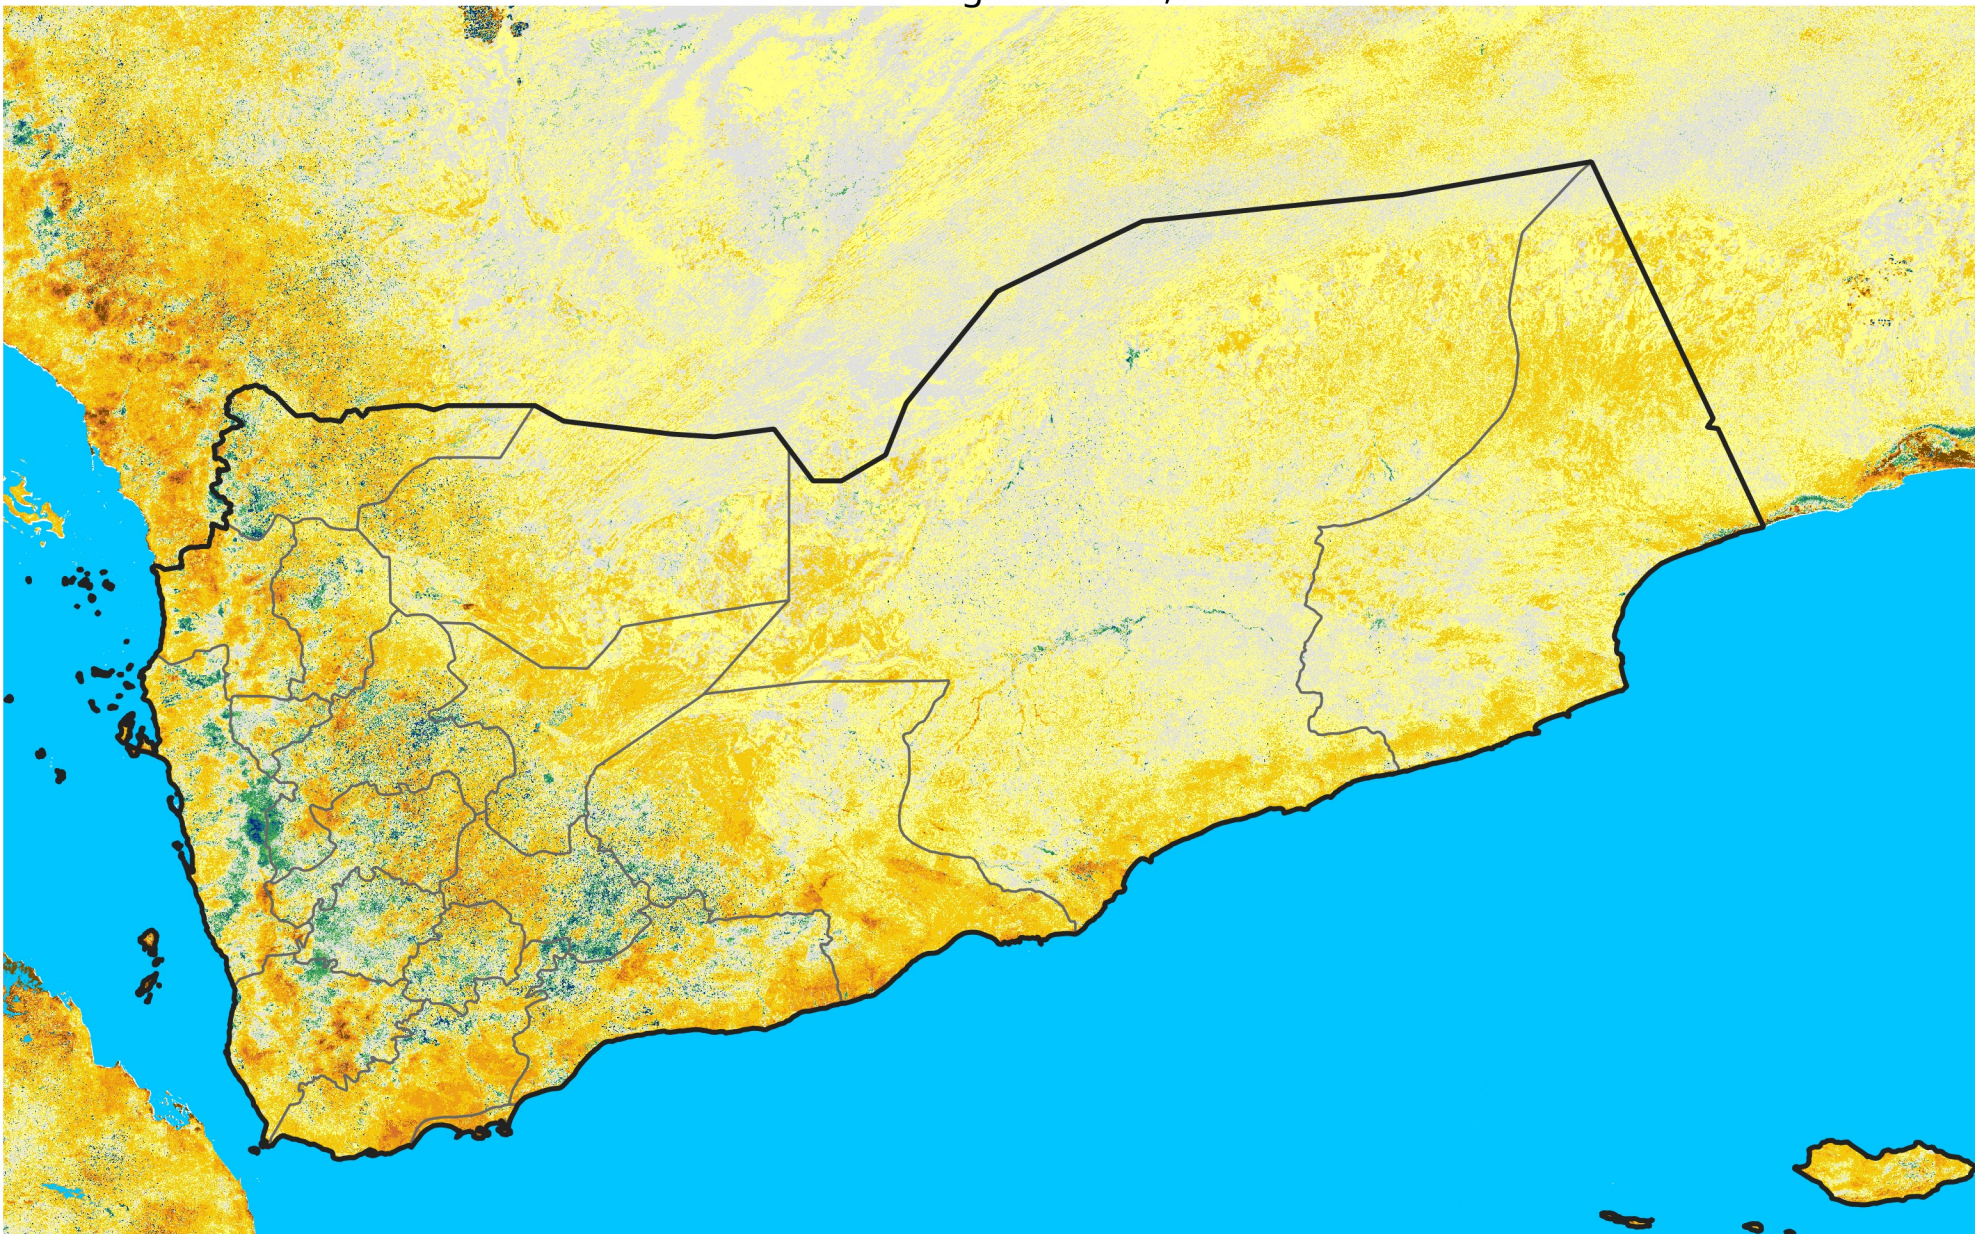

Yemen

Percent of Mean NDVI

2013 / mean (2003 - 2022)

Period 23 / August 11 - 20, 2013

Percent of Normal