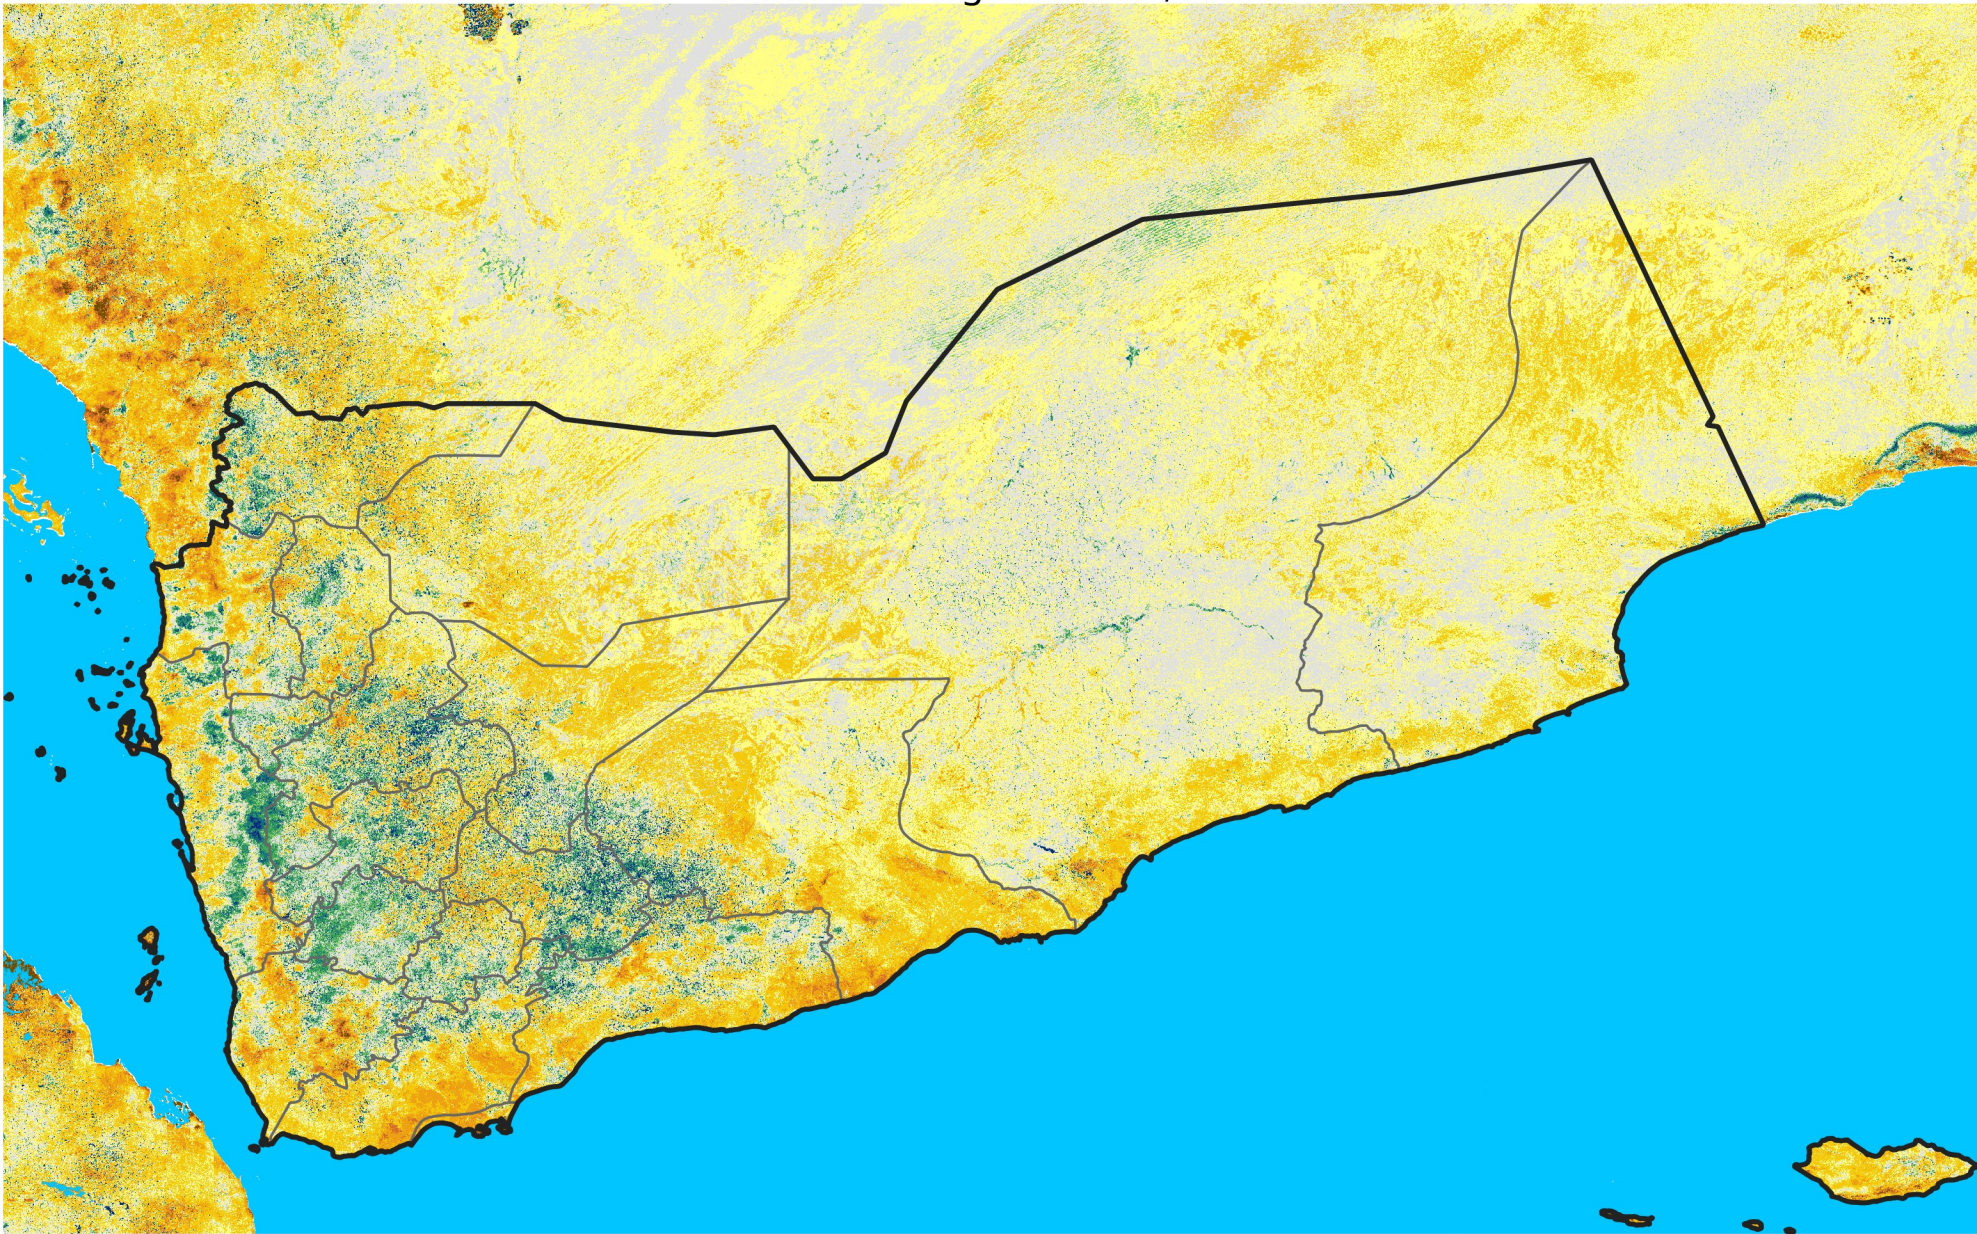

Yemen

Percent of Mean NDVI

2013 / mean (2003 - 2022)

Period 24 / August 21 - 31, 2013

Percent of Normal