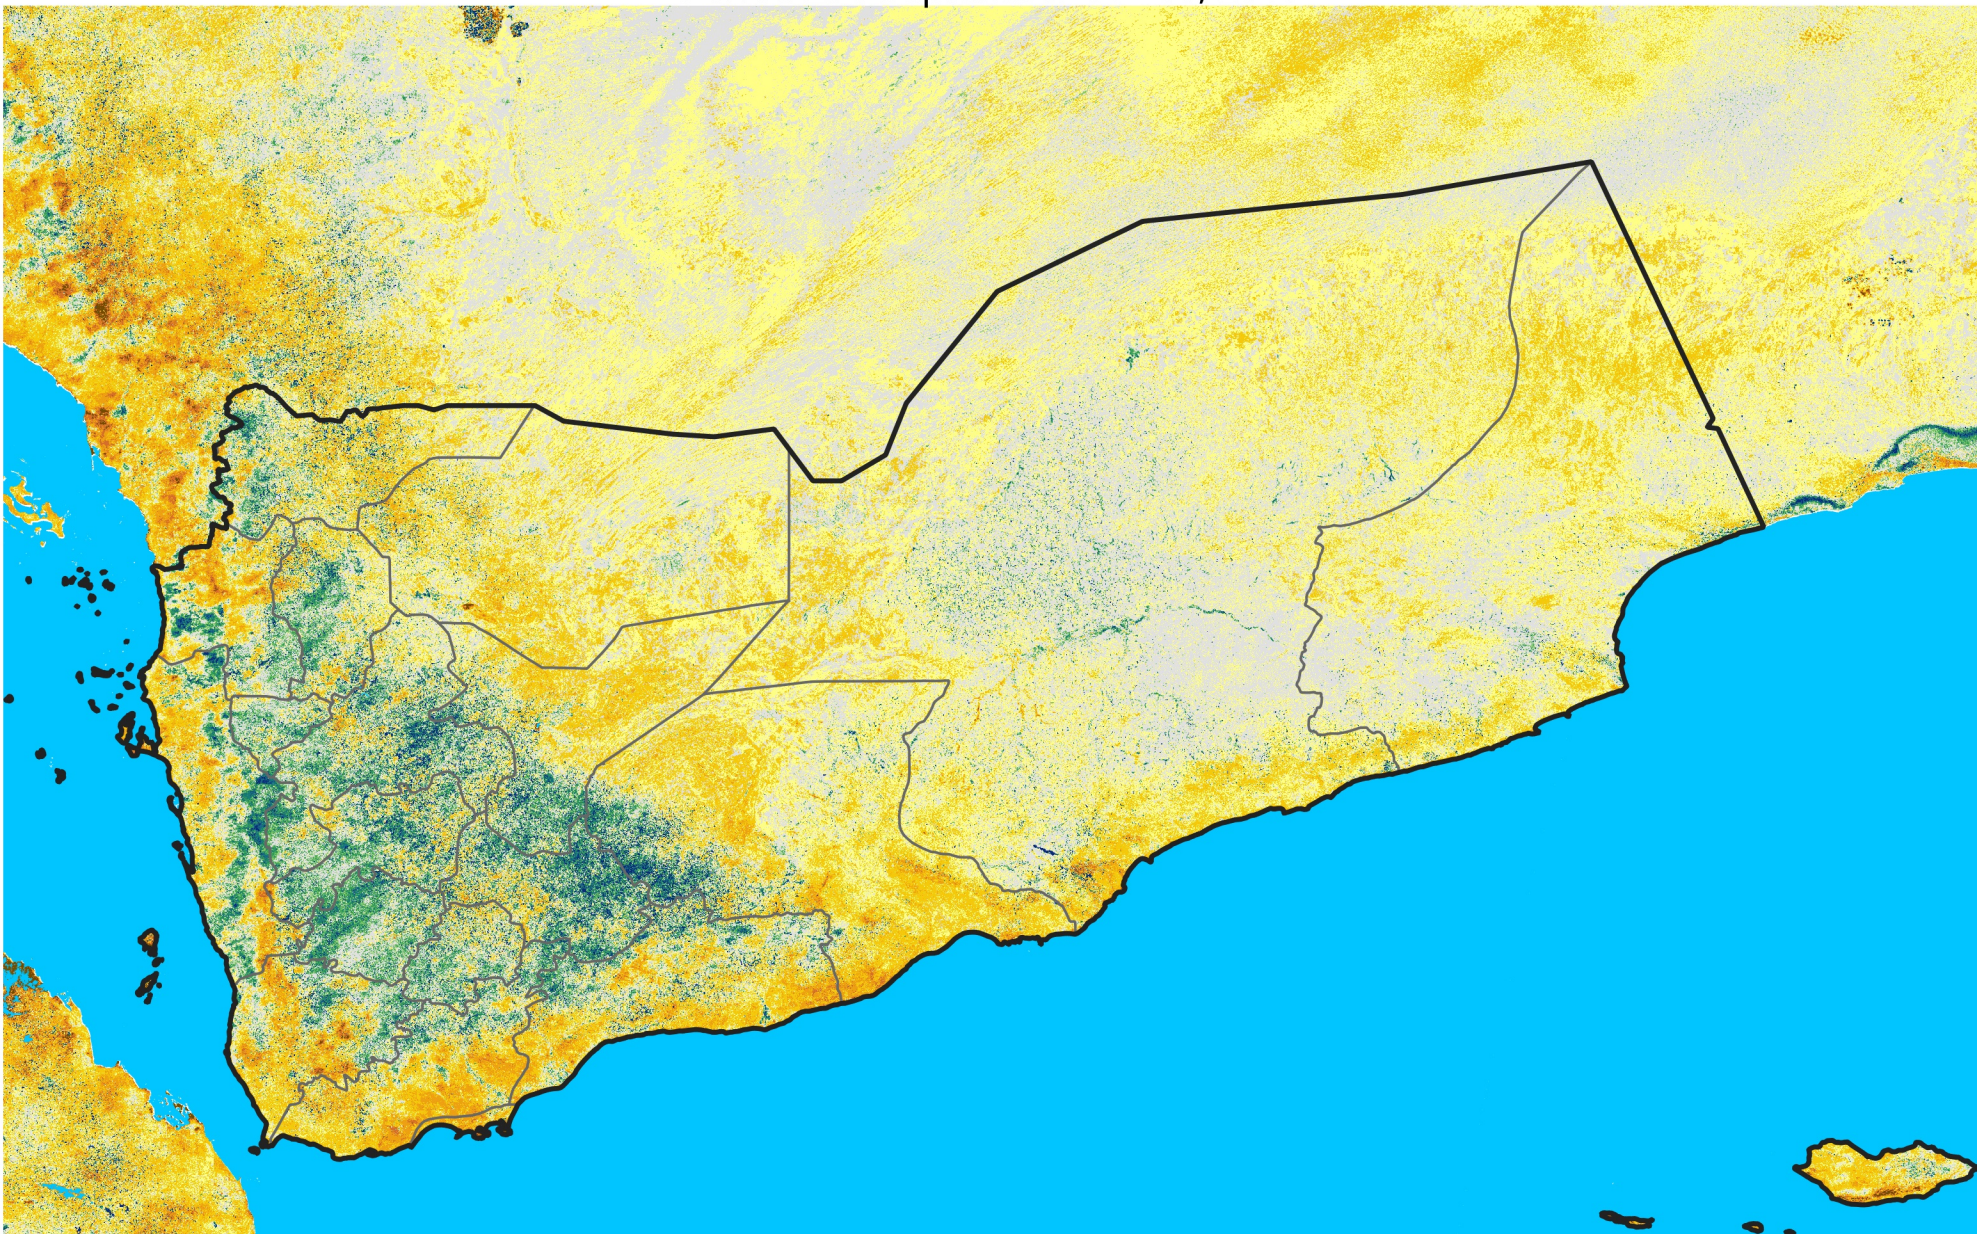

Yemen

Percent of Mean NDVI

2013 / mean (2003 - 2022)

Period 25 / September 01 - 10, 2013

Percent of Normal