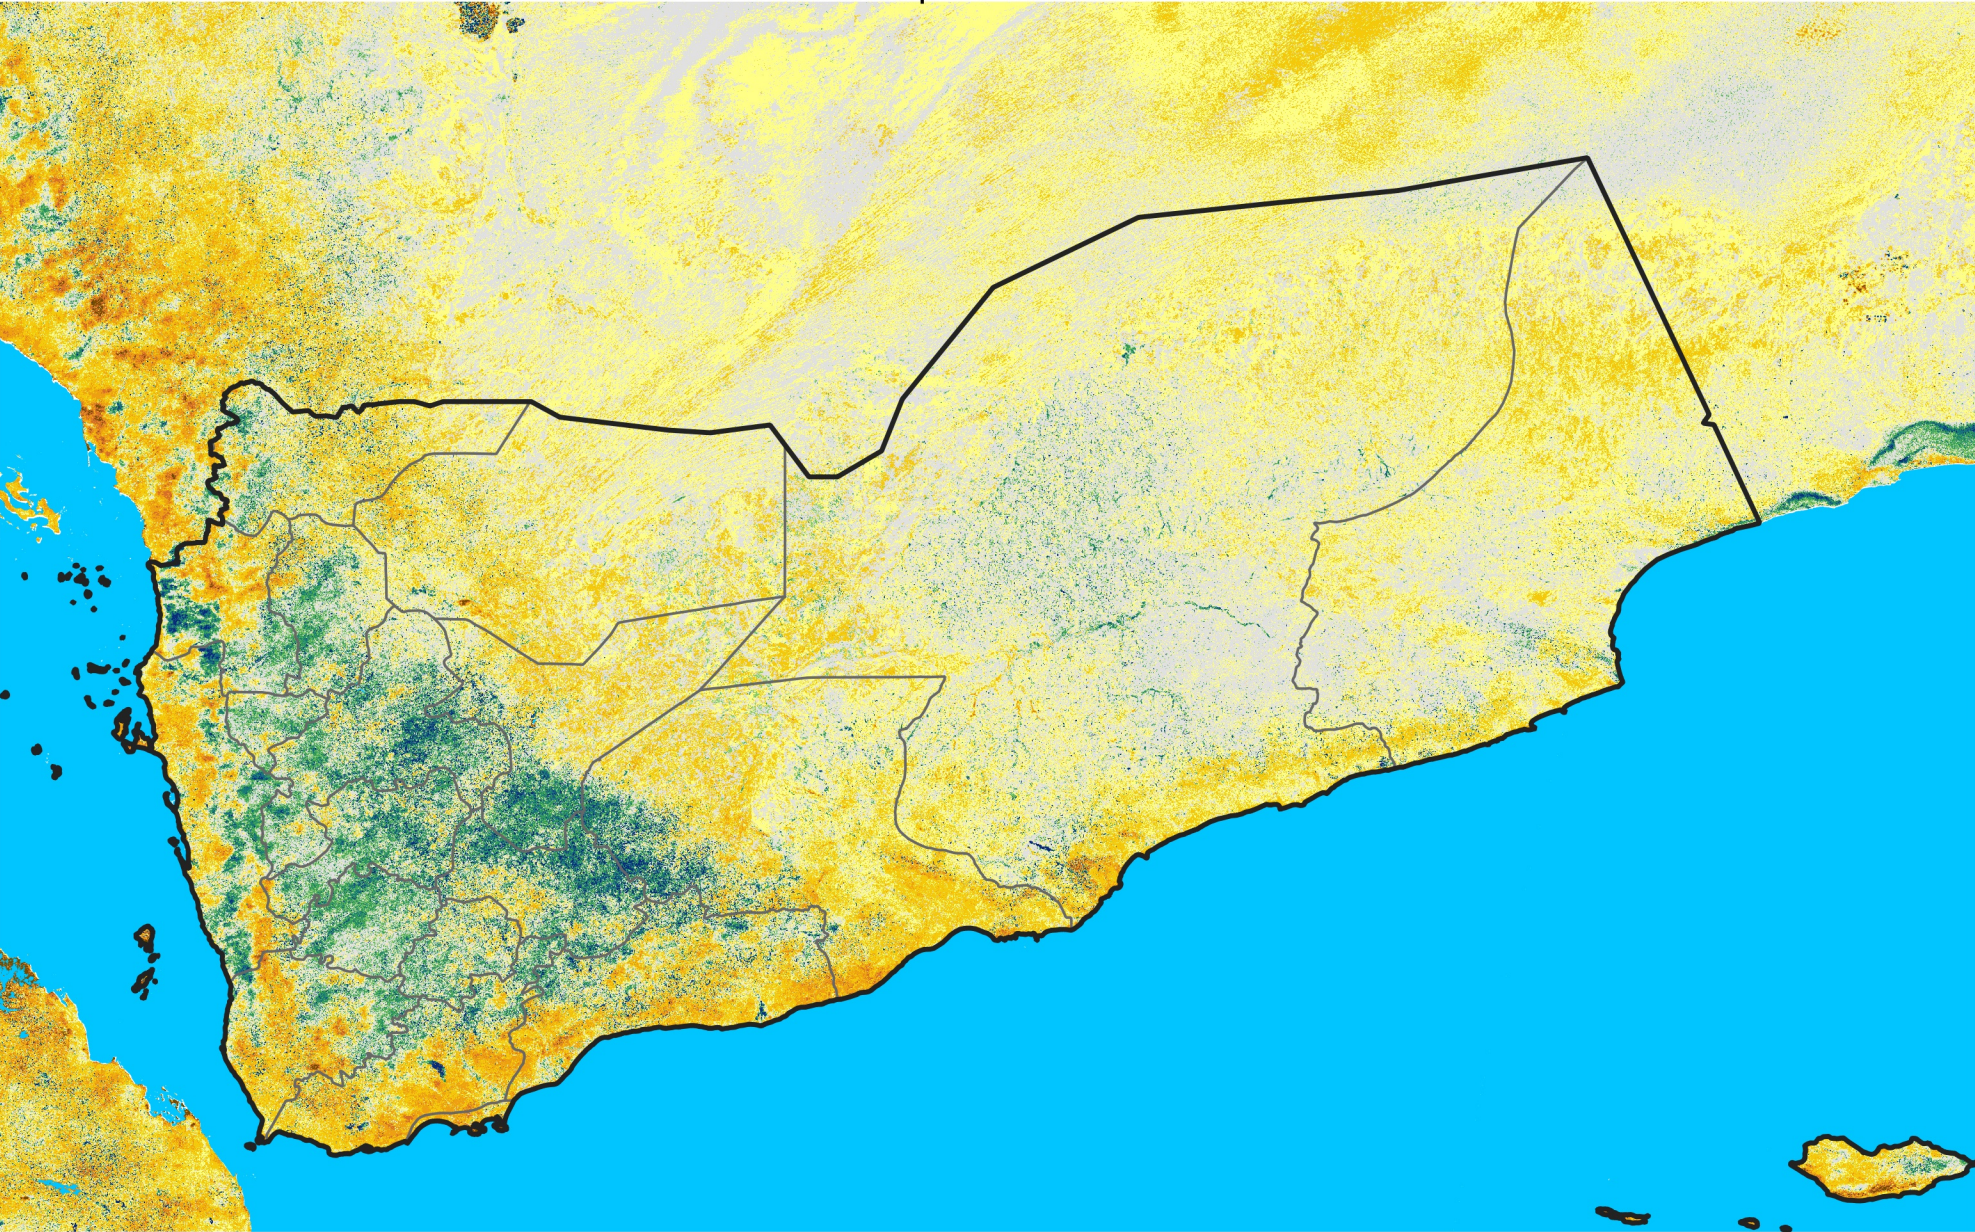

Yemen

Percent of Mean NDVI

2013 / mean (2003 - 2022)

Period 26 / September 11 - 20, 2013

Percent of Normal