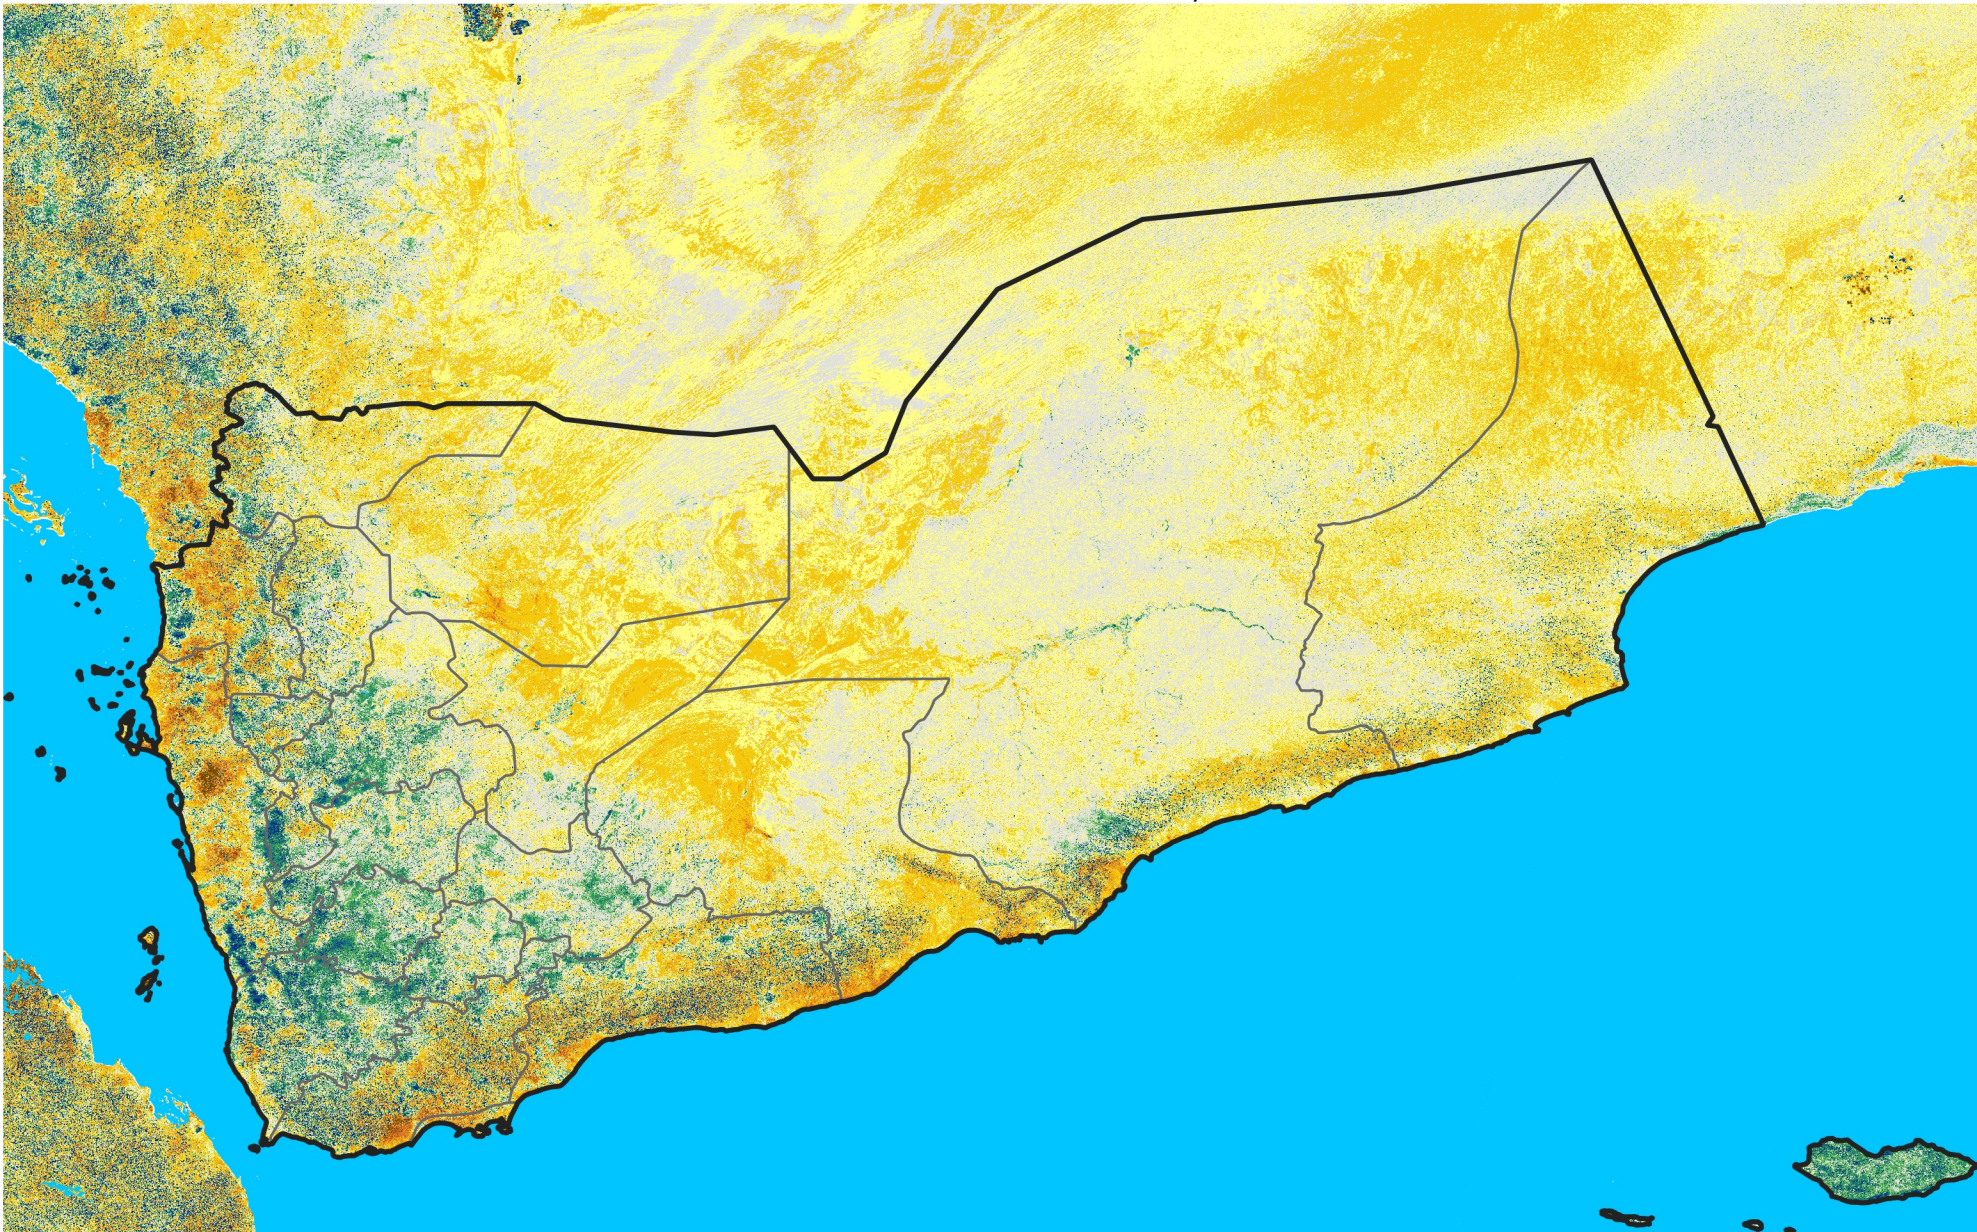

Yemen

Percent of Mean NDVI

2013 / mean (2003 - 2022)

Period 35 / December 11 - 20, 2013

Percent of Normal