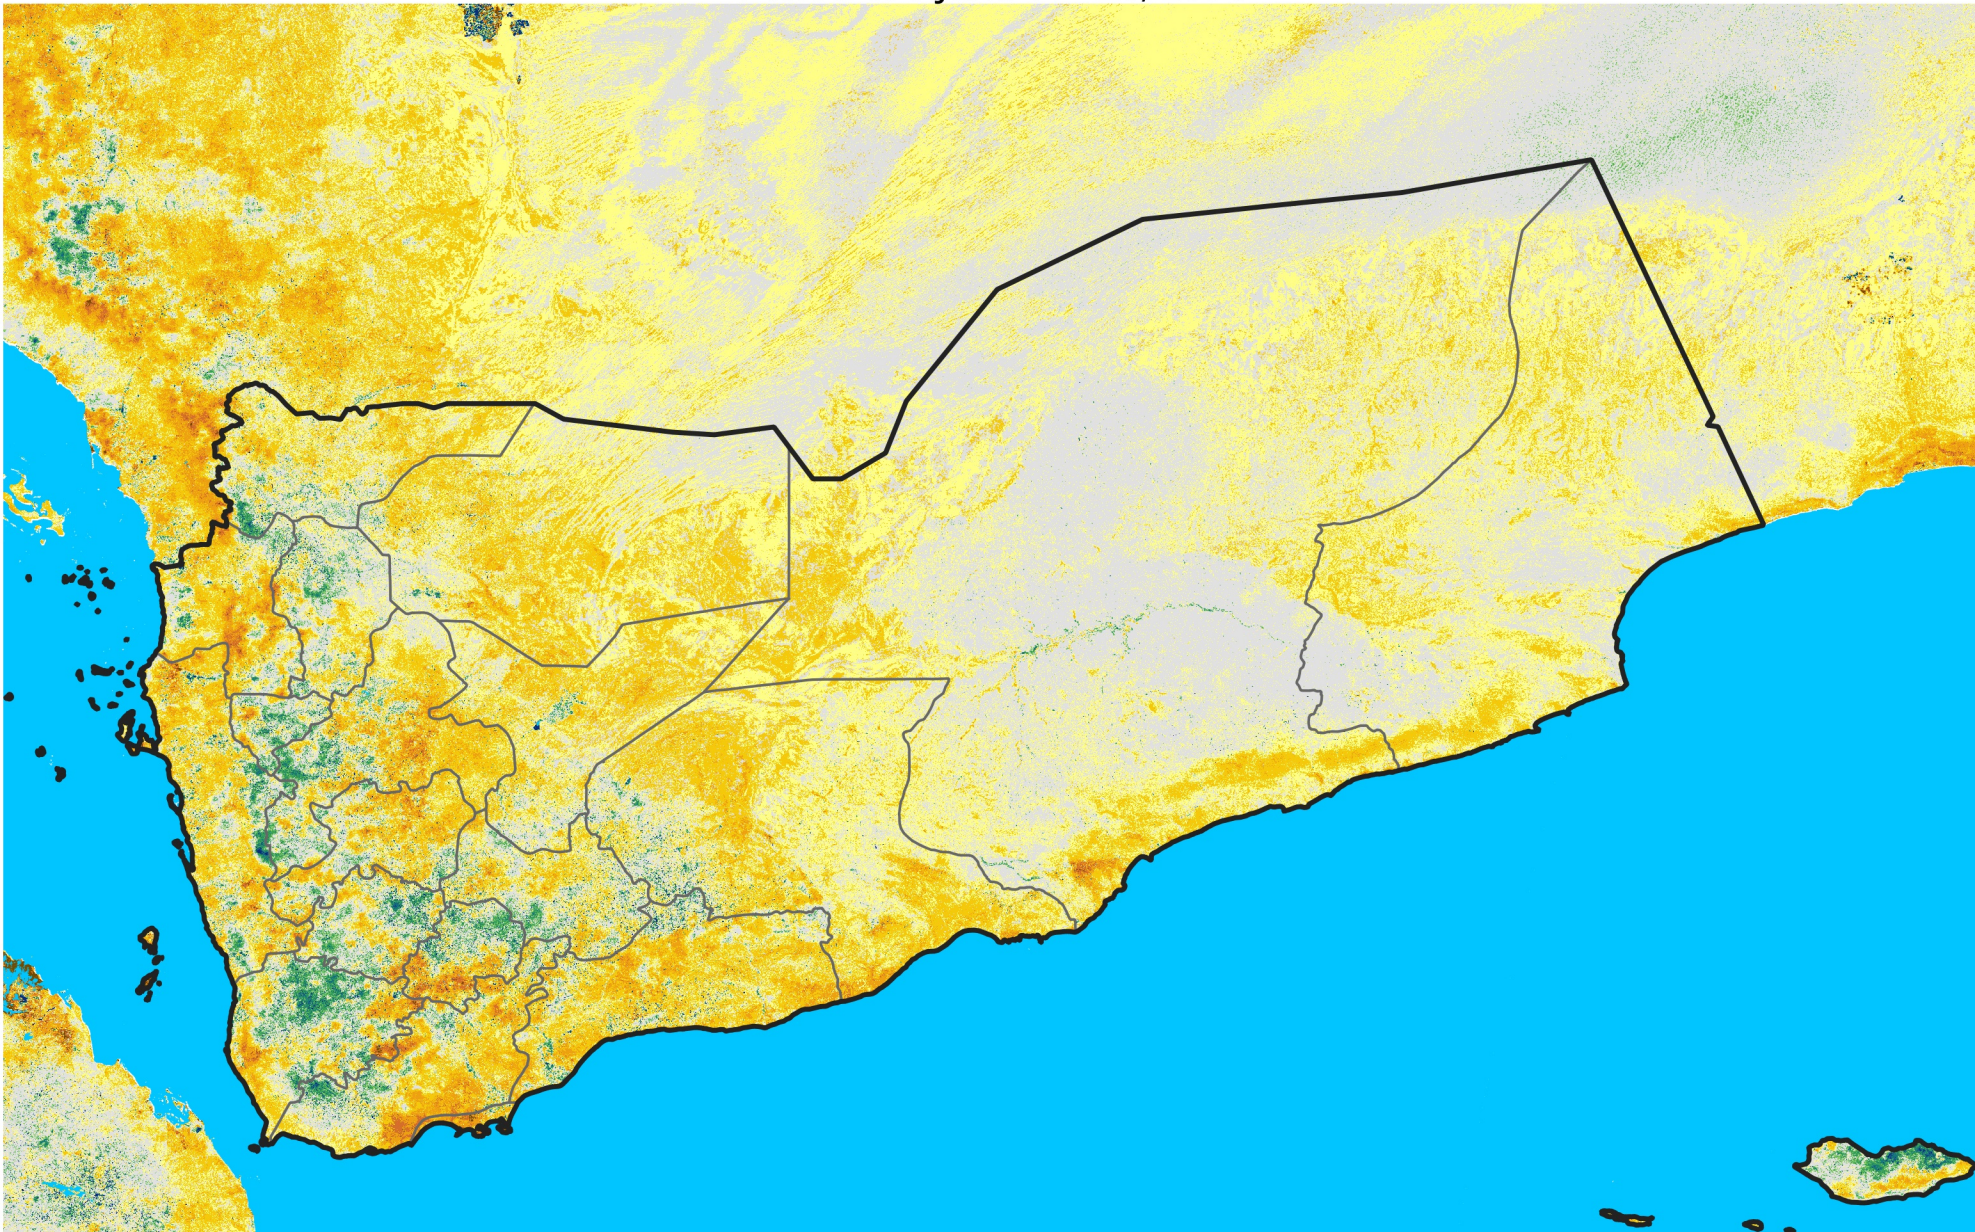

Yemen

Percent of Mean NDVI

2014 / mean (2003 - 2022)

Period 17 / June 11 - 20, 2014

Percent of Normal