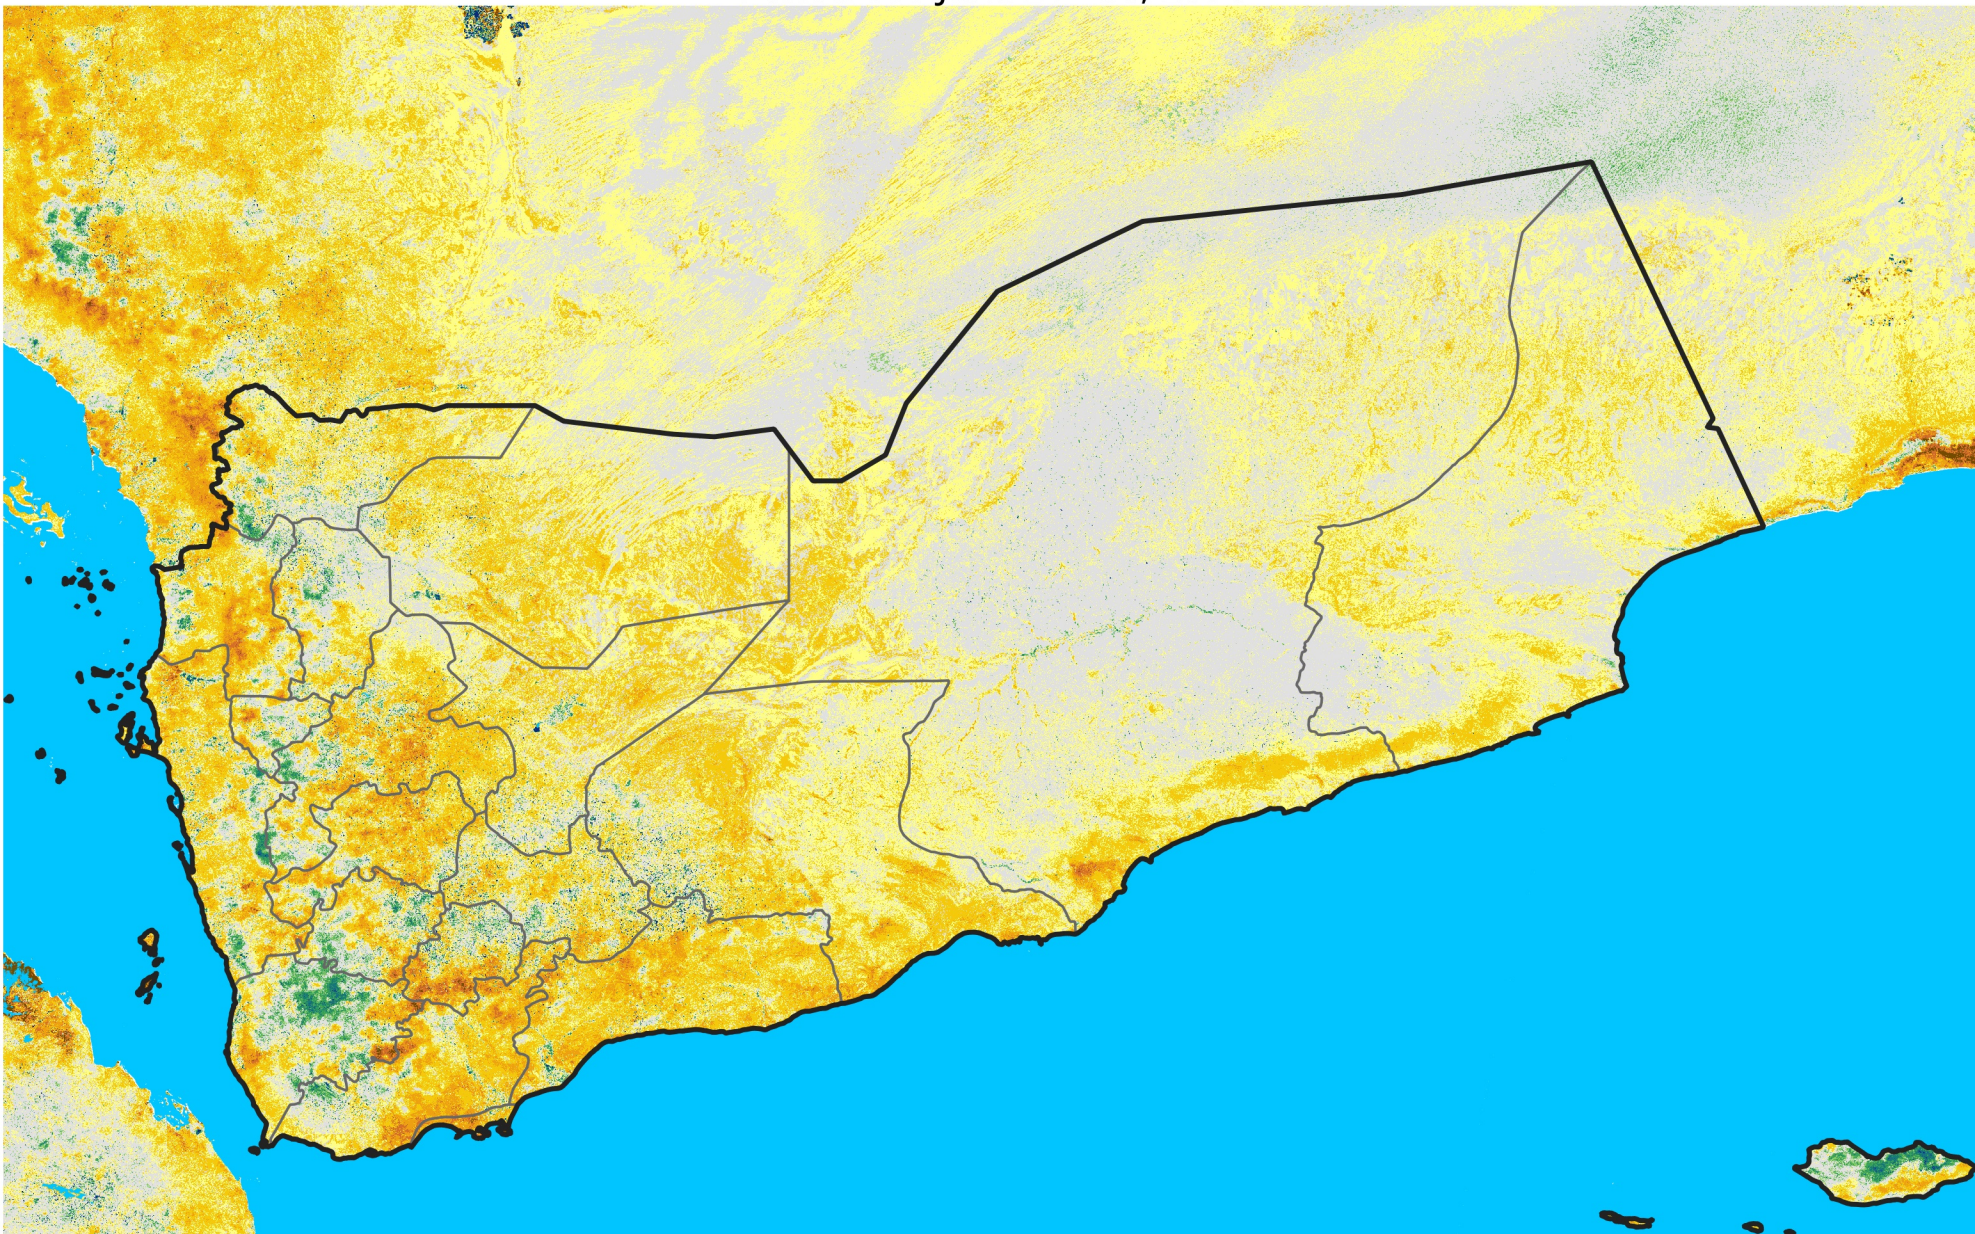

Yemen

Percent of Mean NDVI

2014 / mean (2003 - 2022)

Period 18 / June 21 - 30, 2014

Percent of Normal