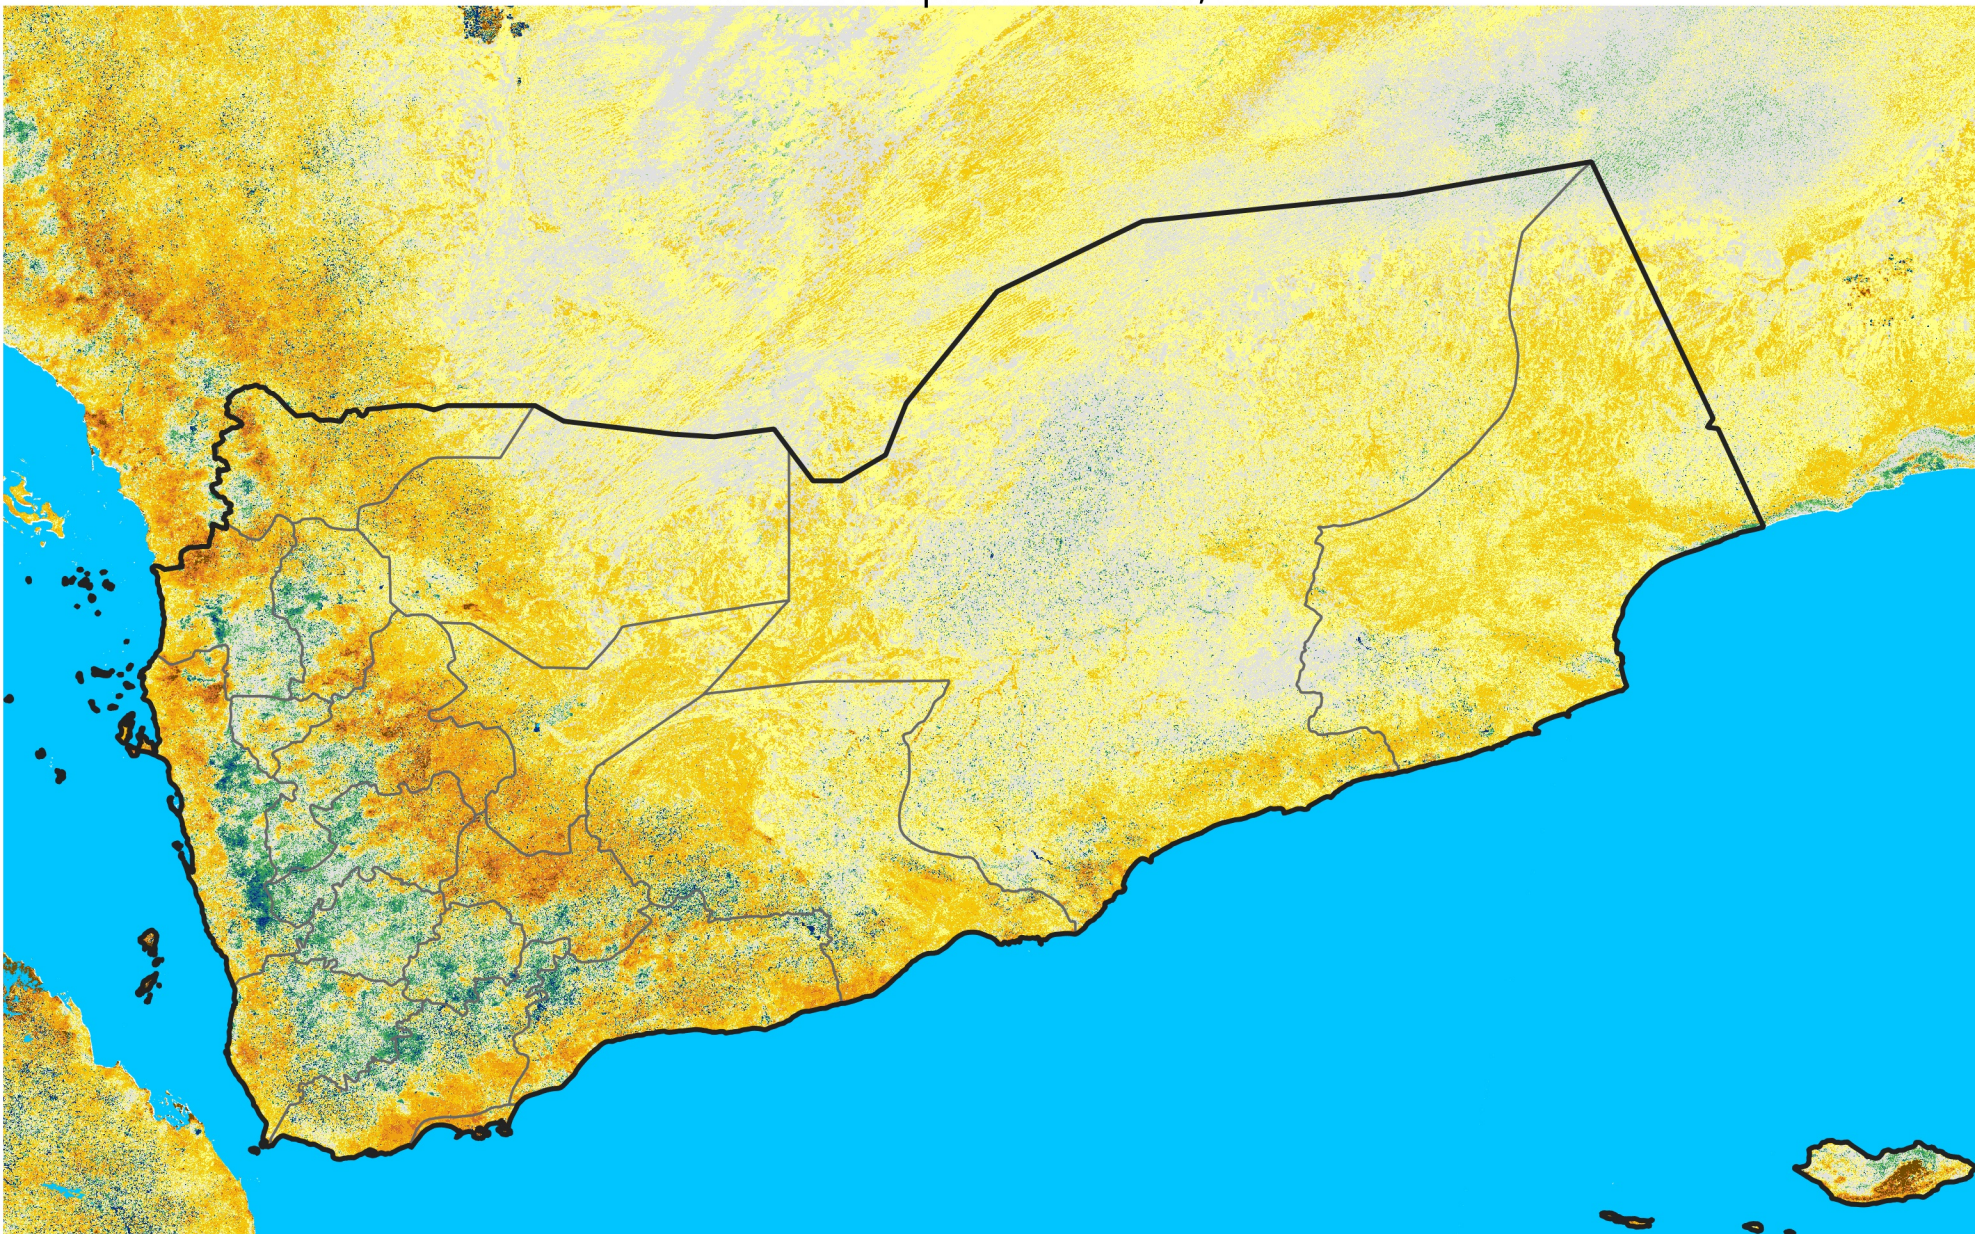

Yemen

Percent of Mean NDVI

2014 / mean (2003 - 2022)

Period 26 / September 11 - 20, 2014

Percent of Normal