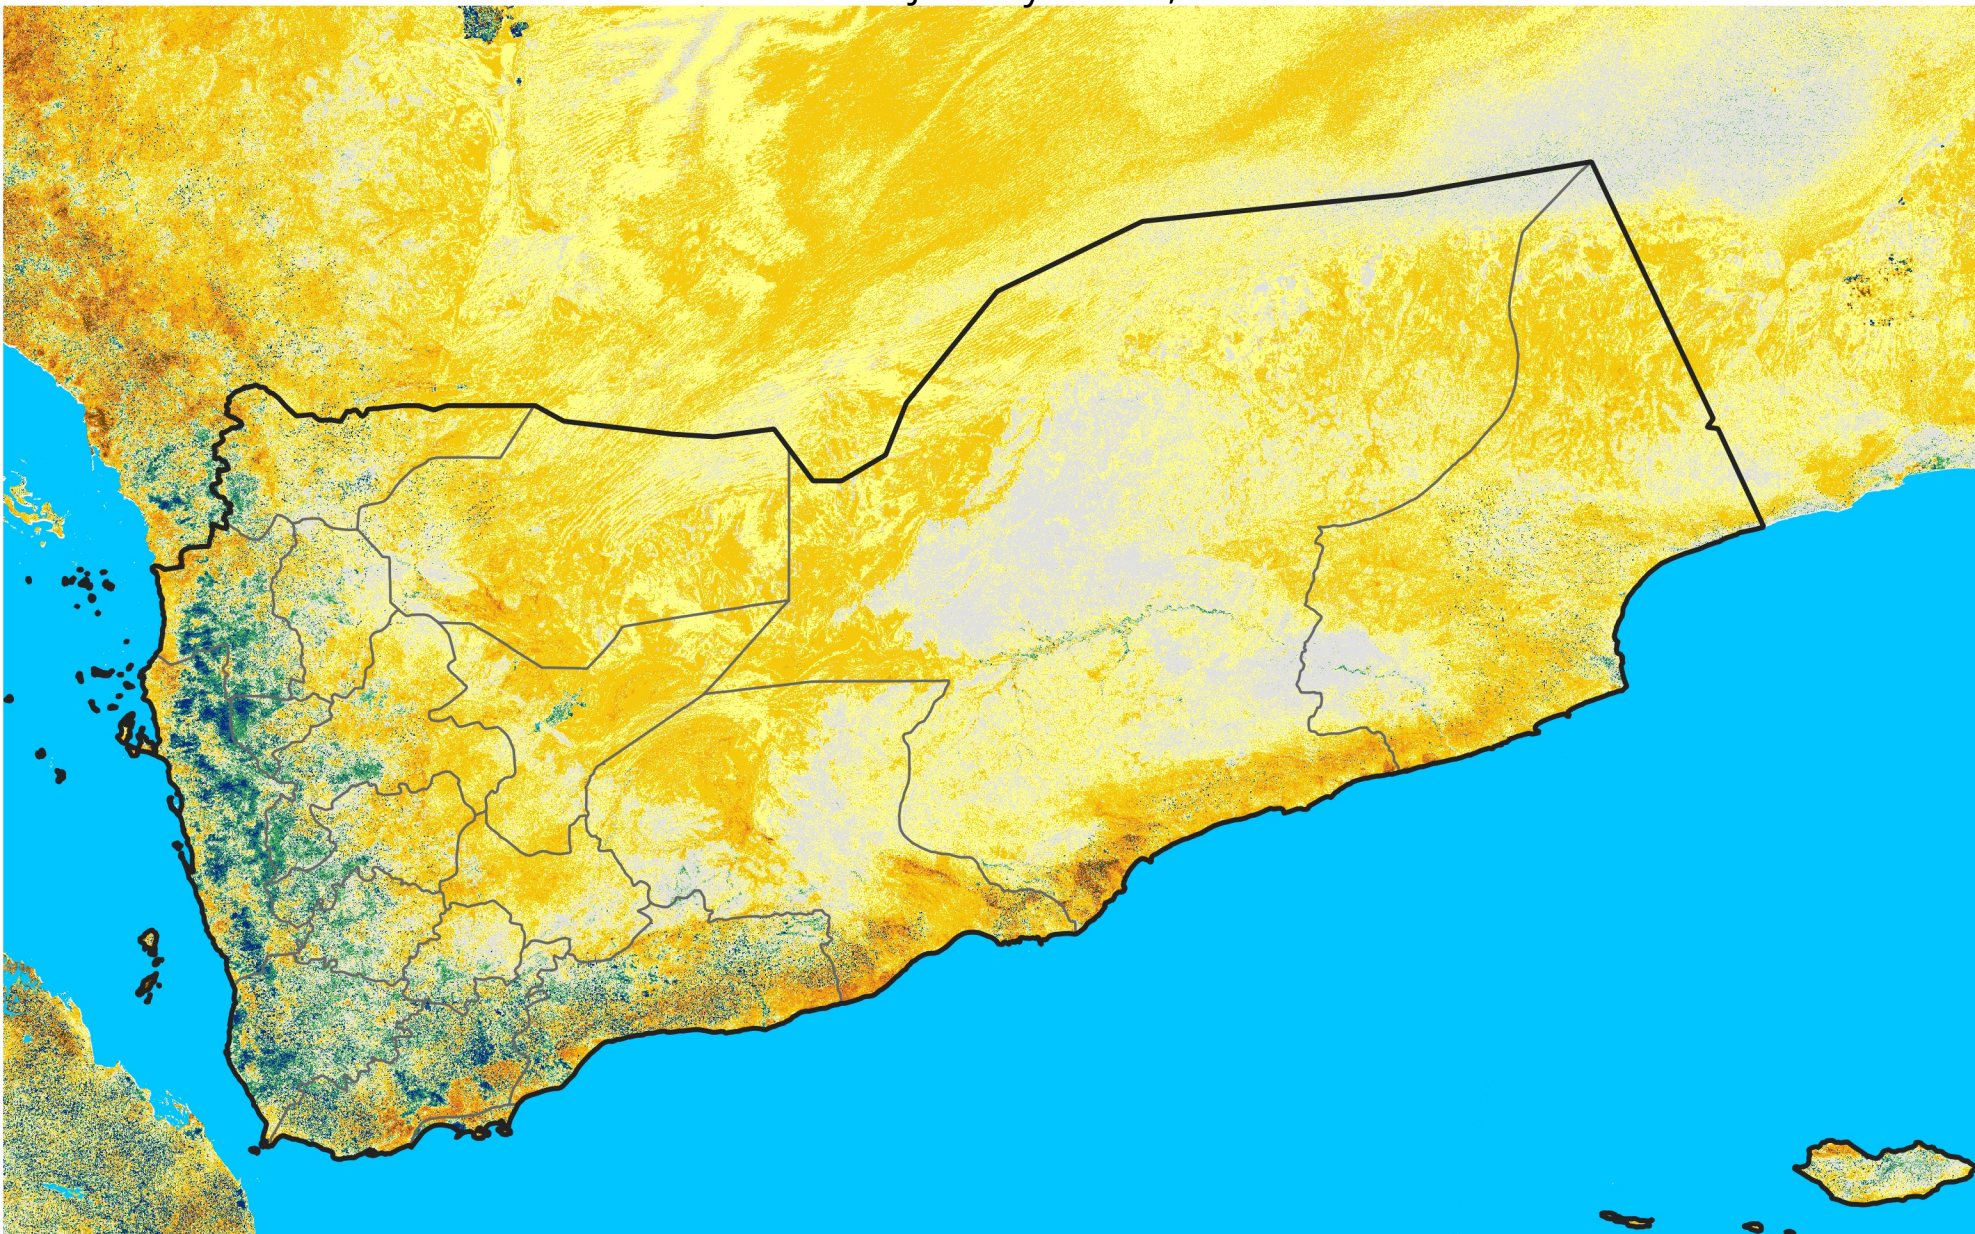

Yemen

Percent of Mean NDVI

2015 / mean (2003 - 2022)

Period 03 / January 21 - 31, 2015

Percent of Normal