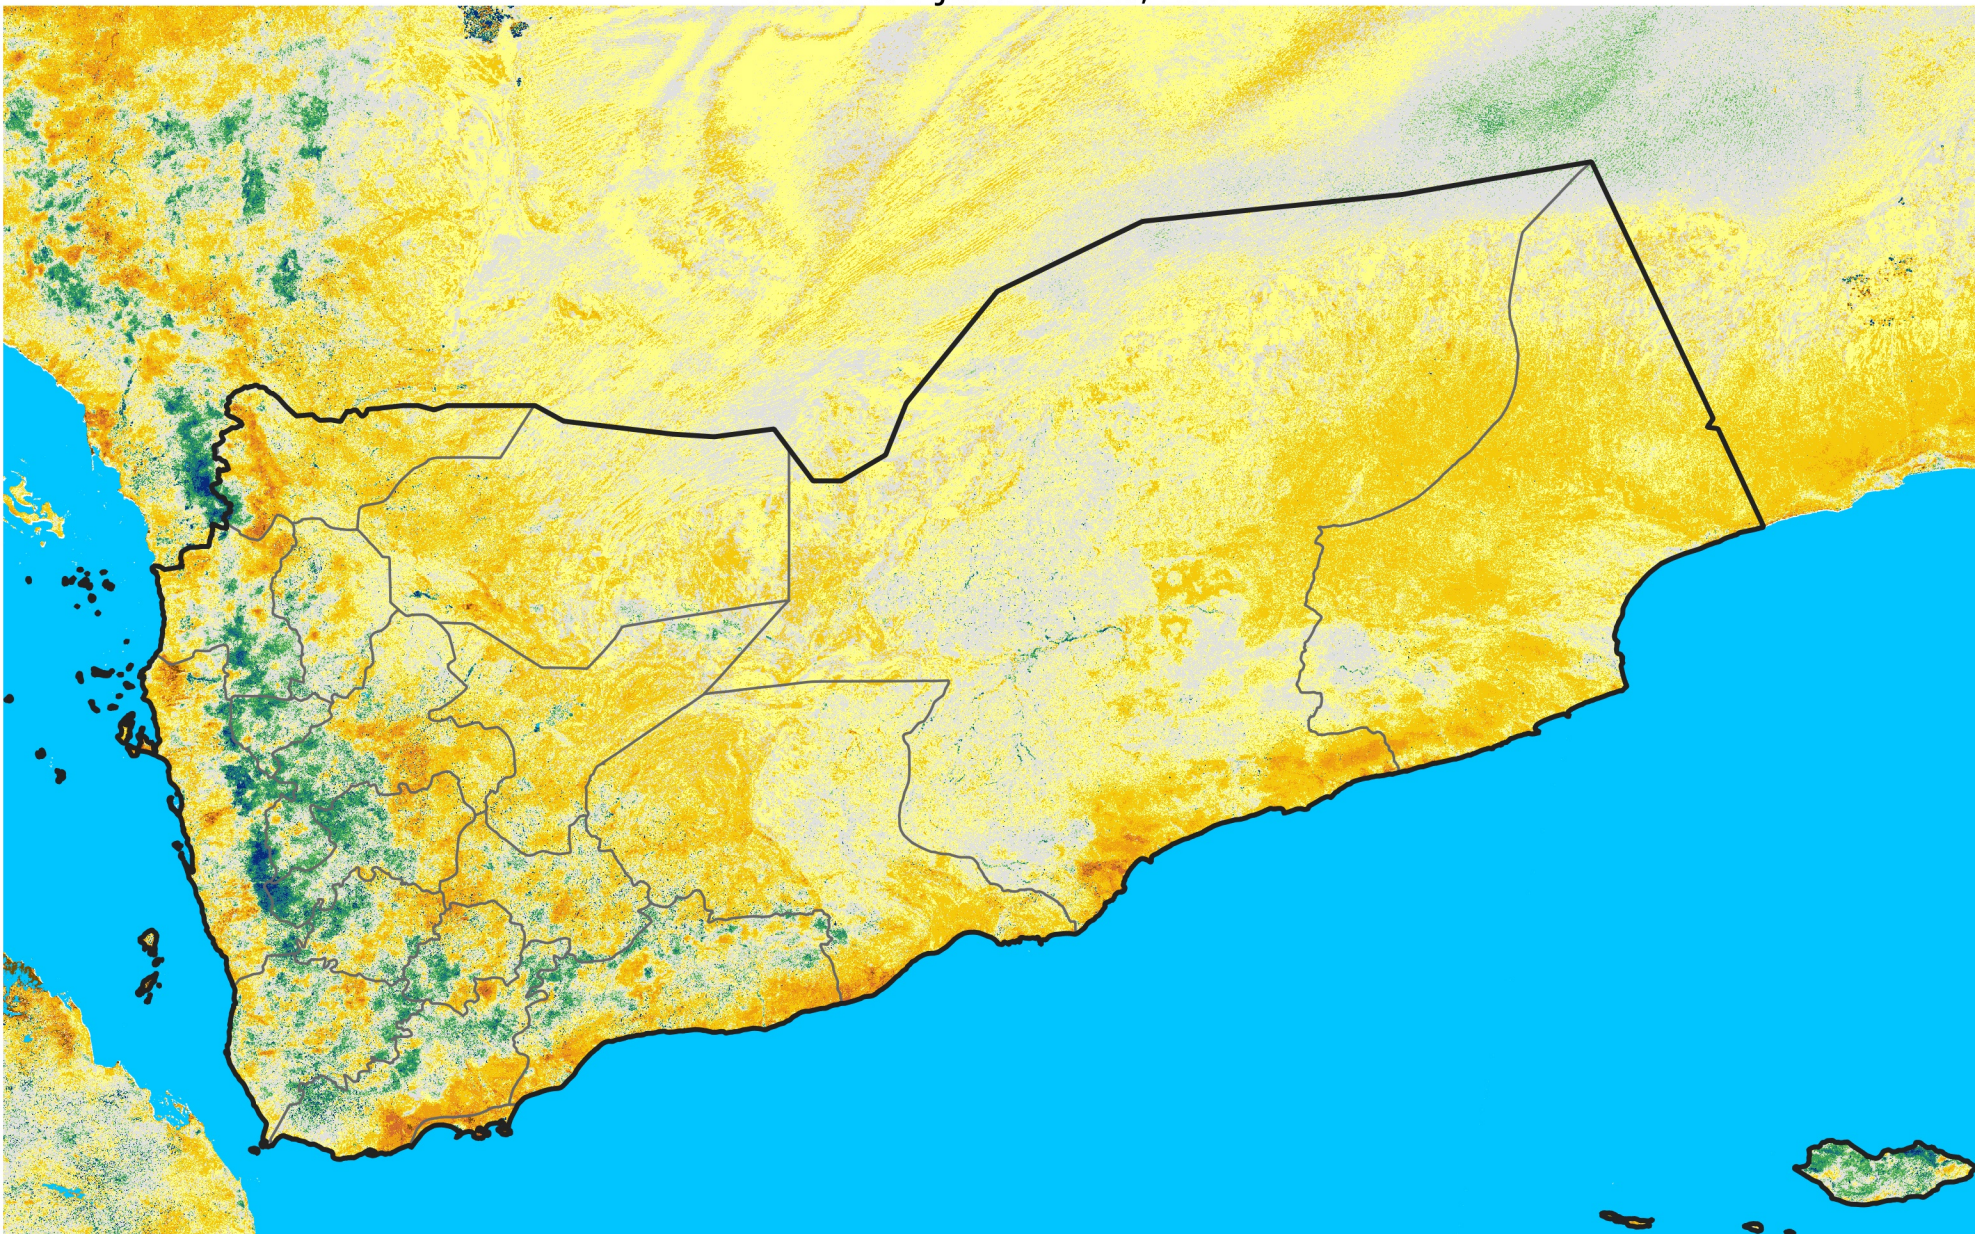

Yemen

Percent of Mean NDVI

2015 / mean (2003 - 2022)

Period 17 / June 11 - 20, 2015

Percent of Normal