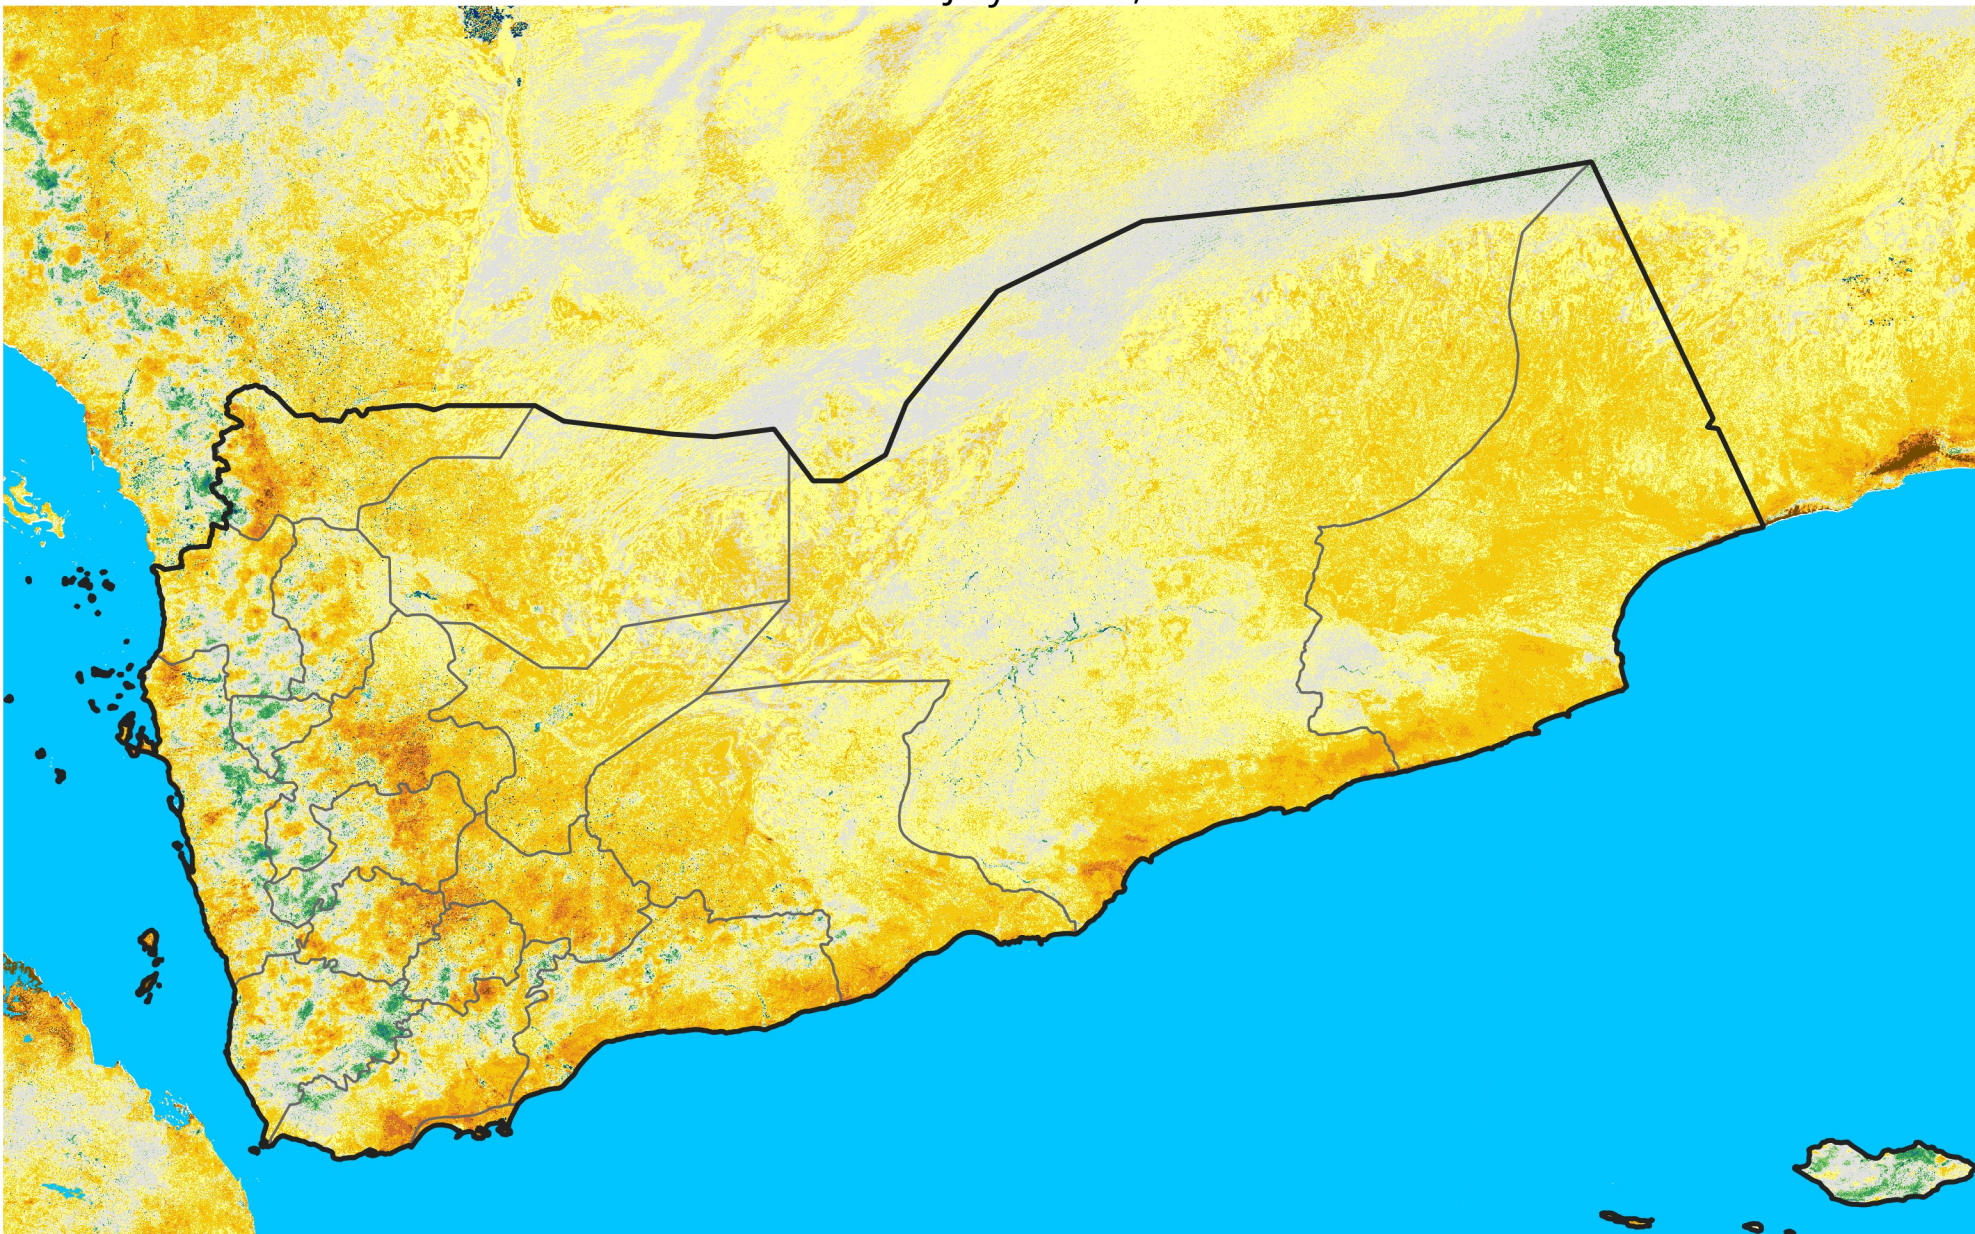

Yemen

Percent of Mean NDVI

2015 / mean (2003 - 2022)

Period 20 / July 11 - 20, 2015

Percent of Normal