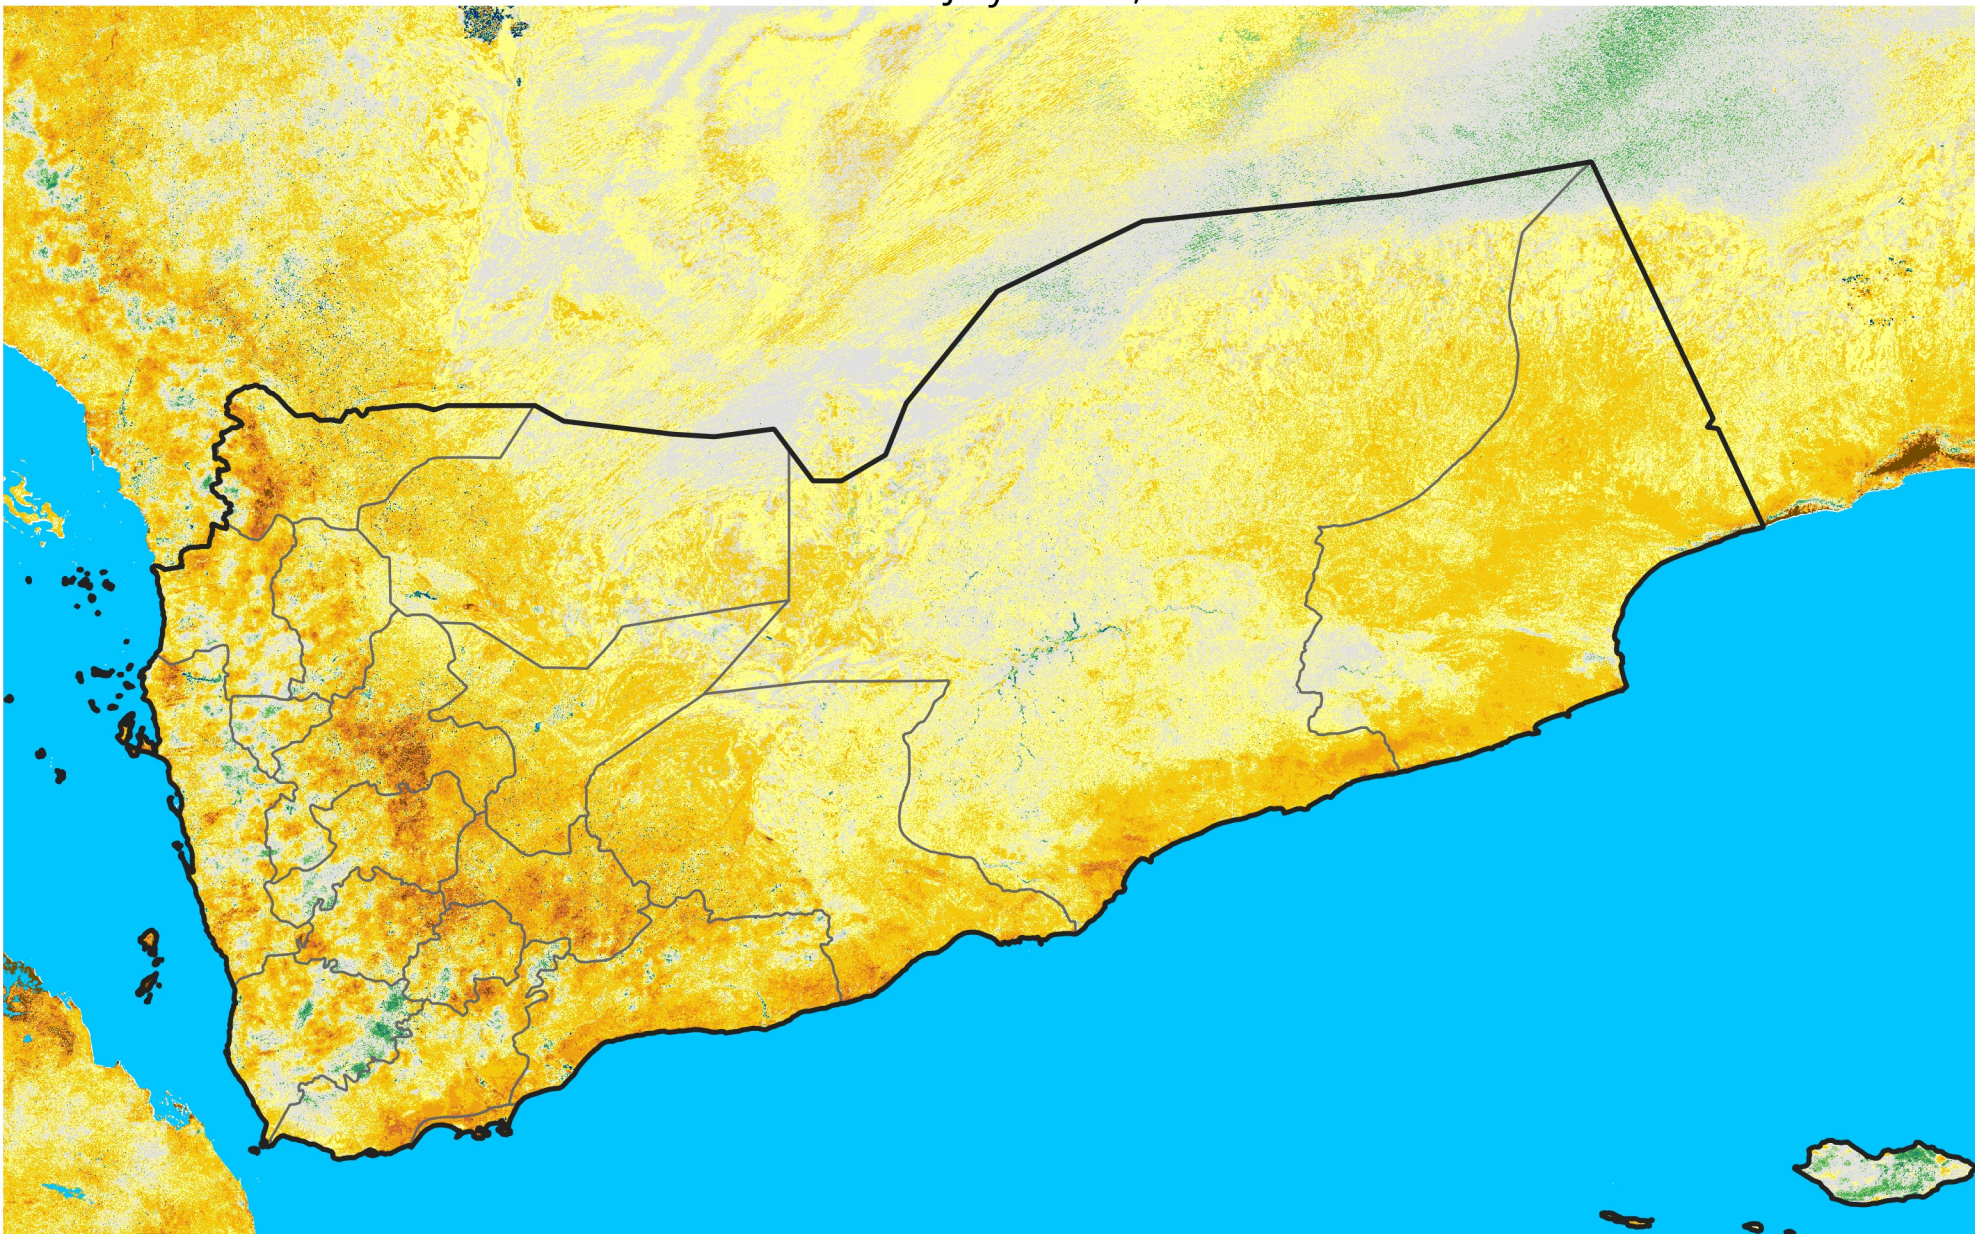

Yemen

Percent of Mean NDVI

2015 / mean (2003 - 2022)

Period 21 / July 21 - 31, 2015

Percent of Normal