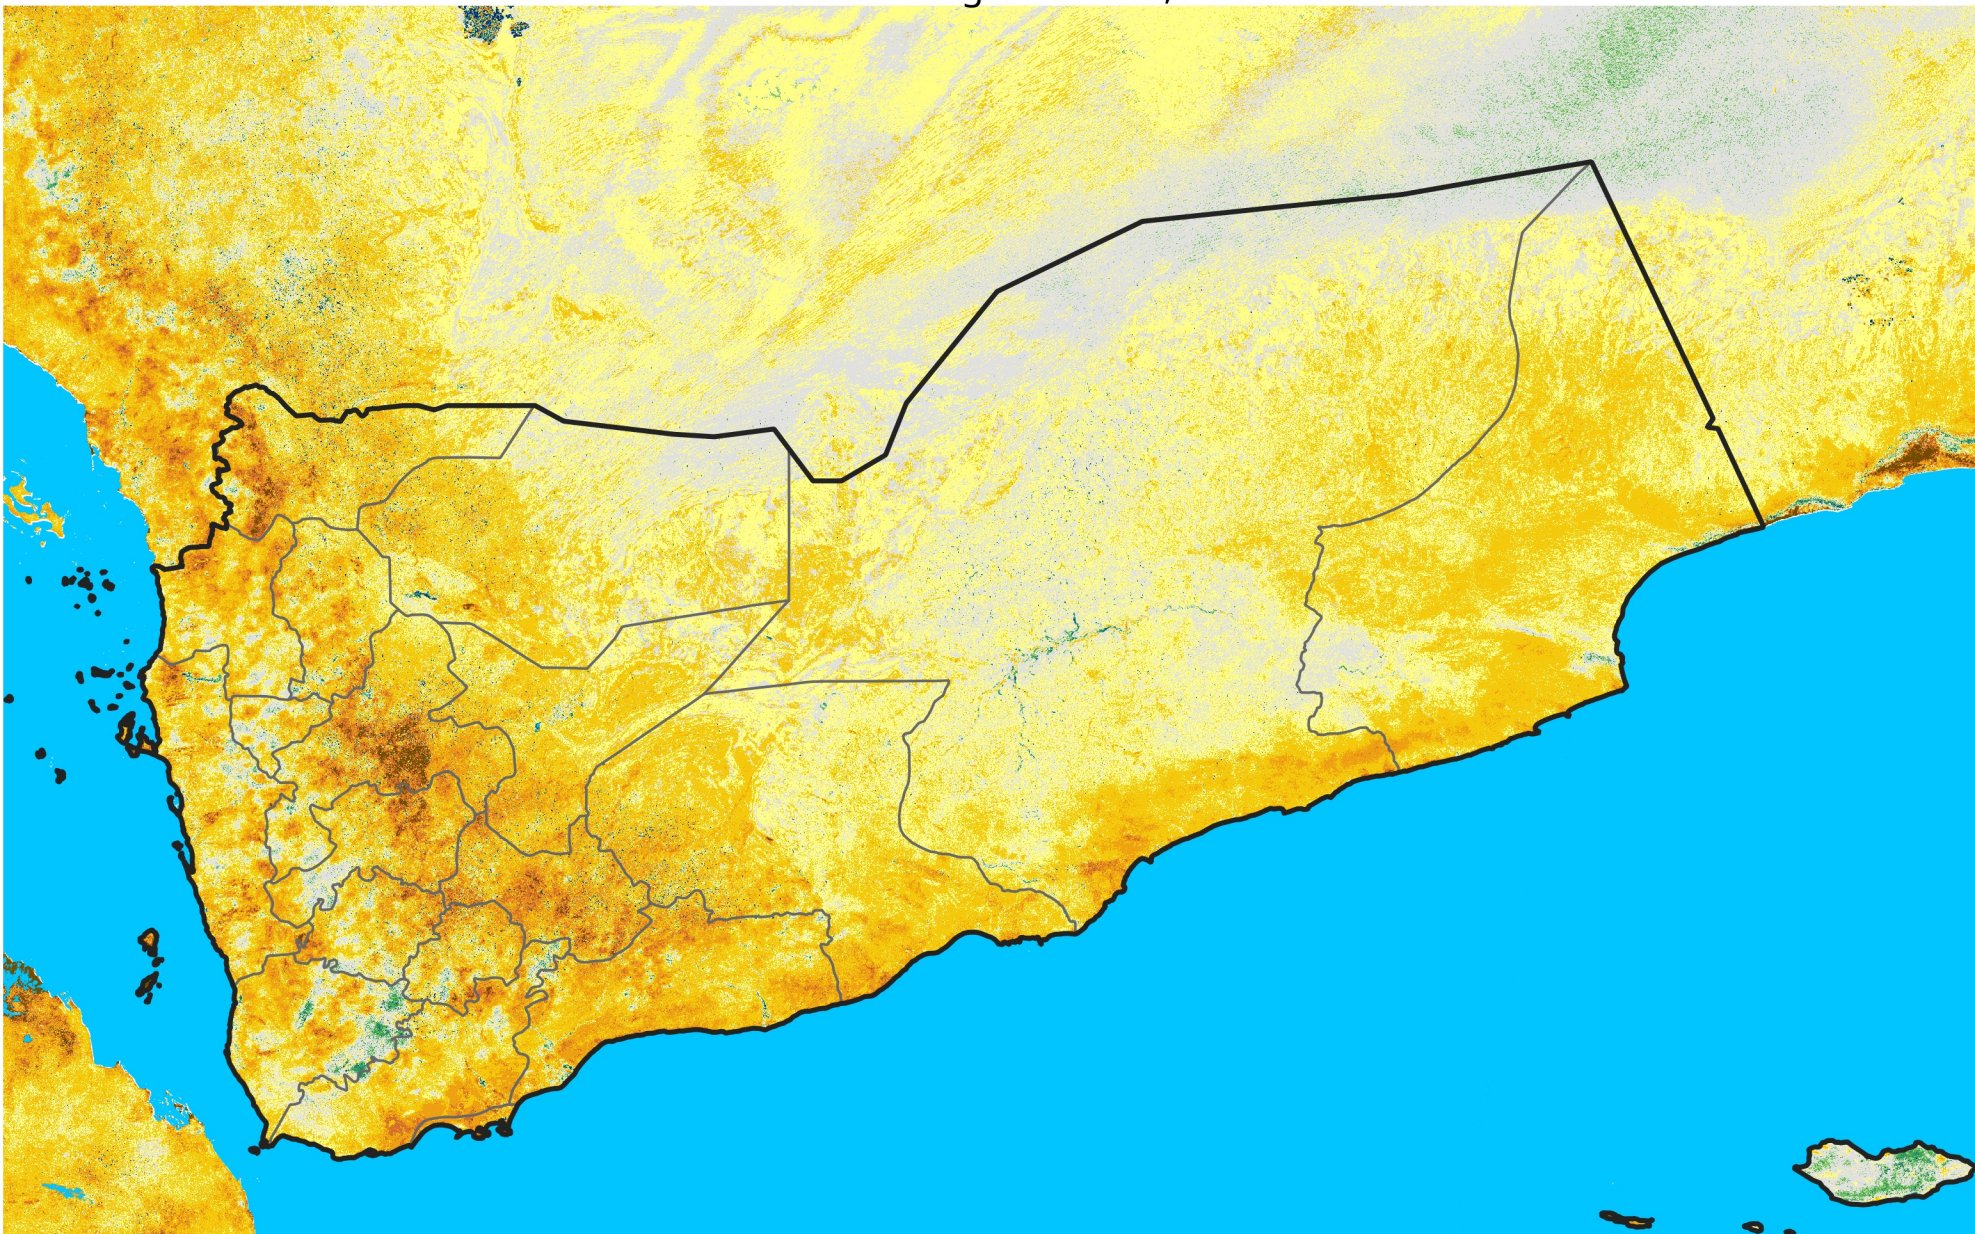

Yemen

Percent of Mean NDVI

2015 / mean (2003 - 2022)

Period 22 / August 01 - 10, 2015

Percent of Normal