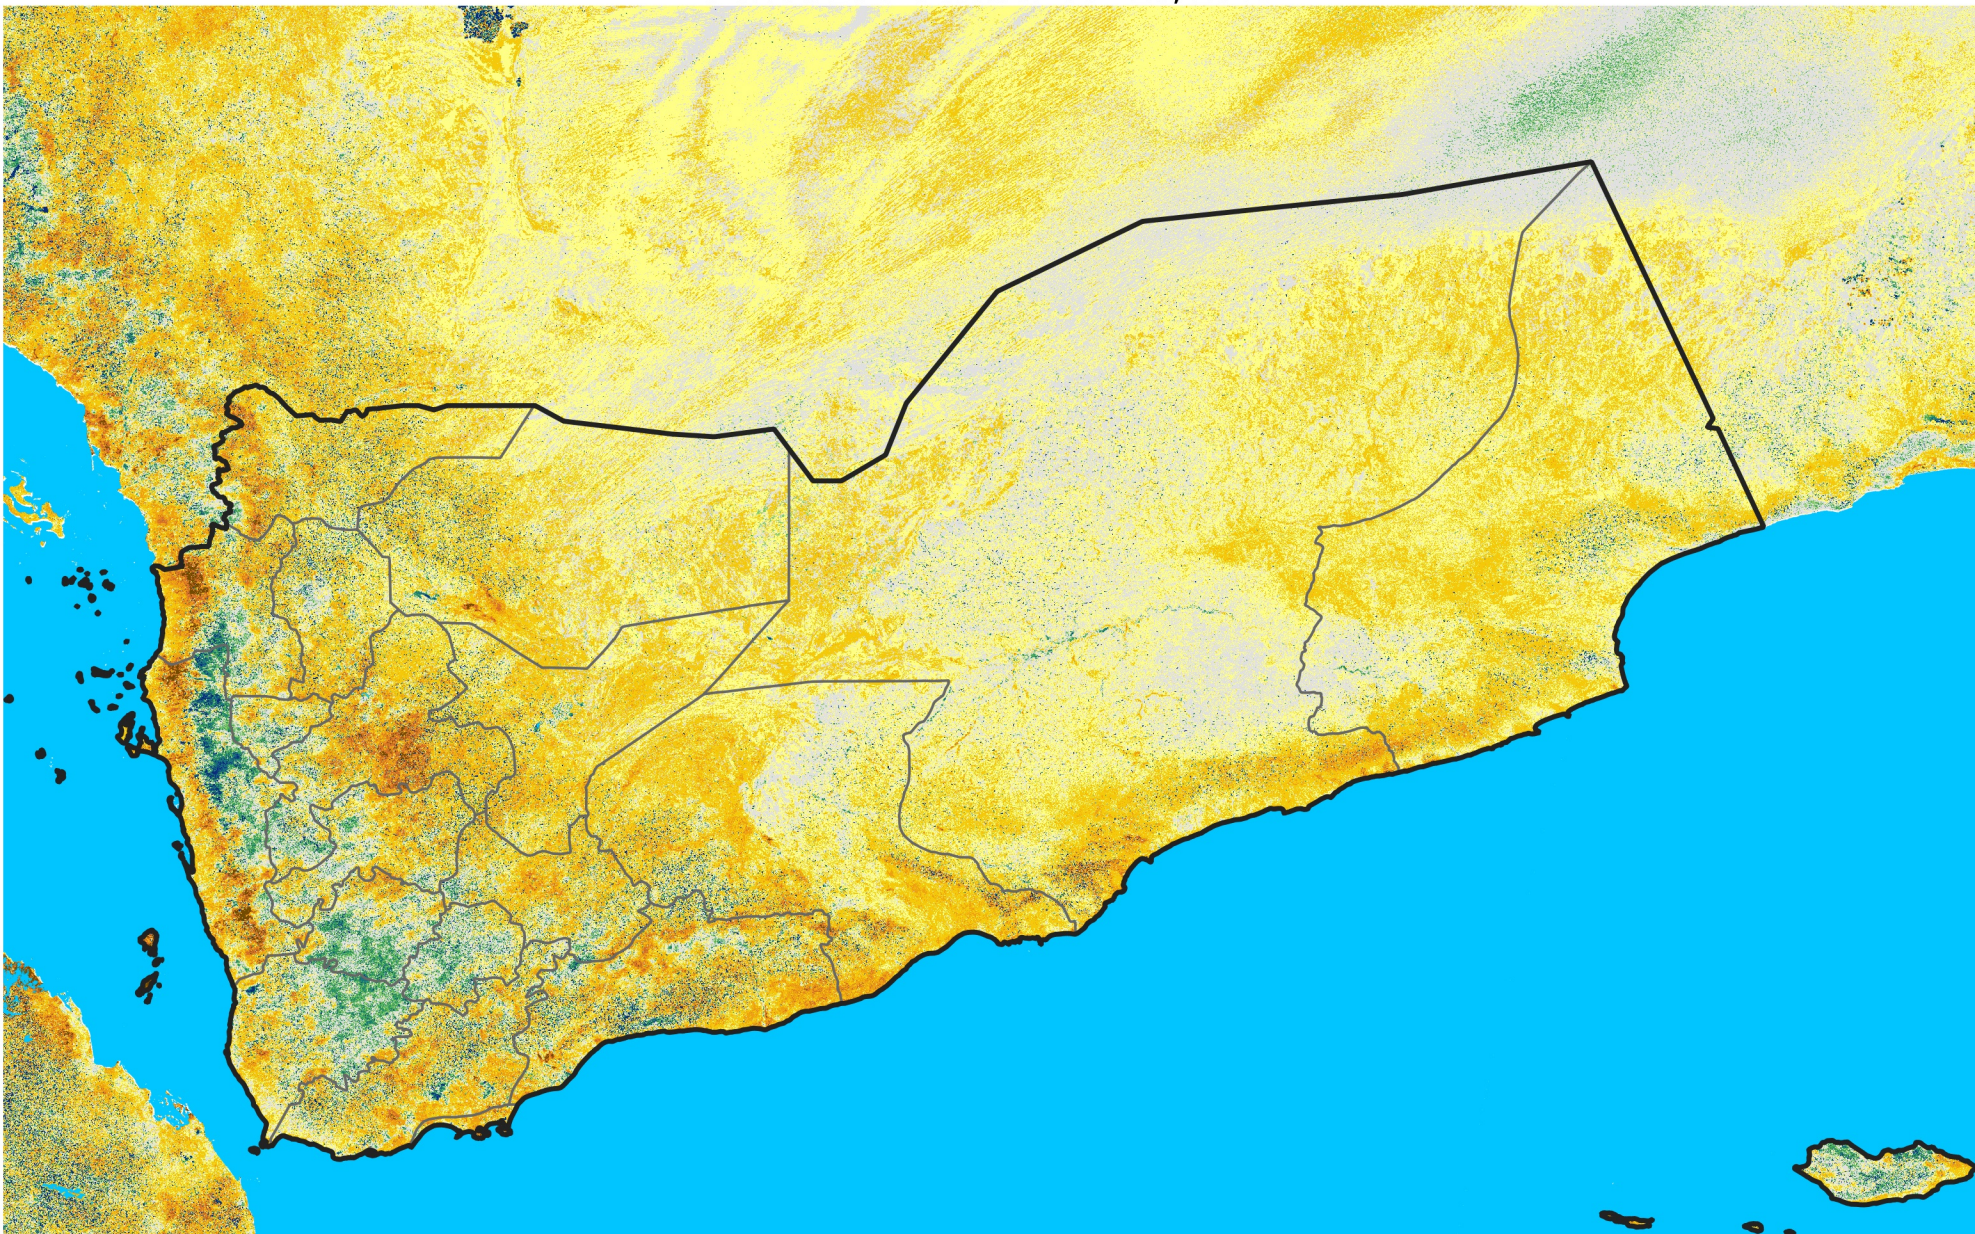

Yemen

Percent of Mean NDVI

2015 / mean (2003 - 2022)

Period 29 / October 11 - 20, 2015

Percent of Normal