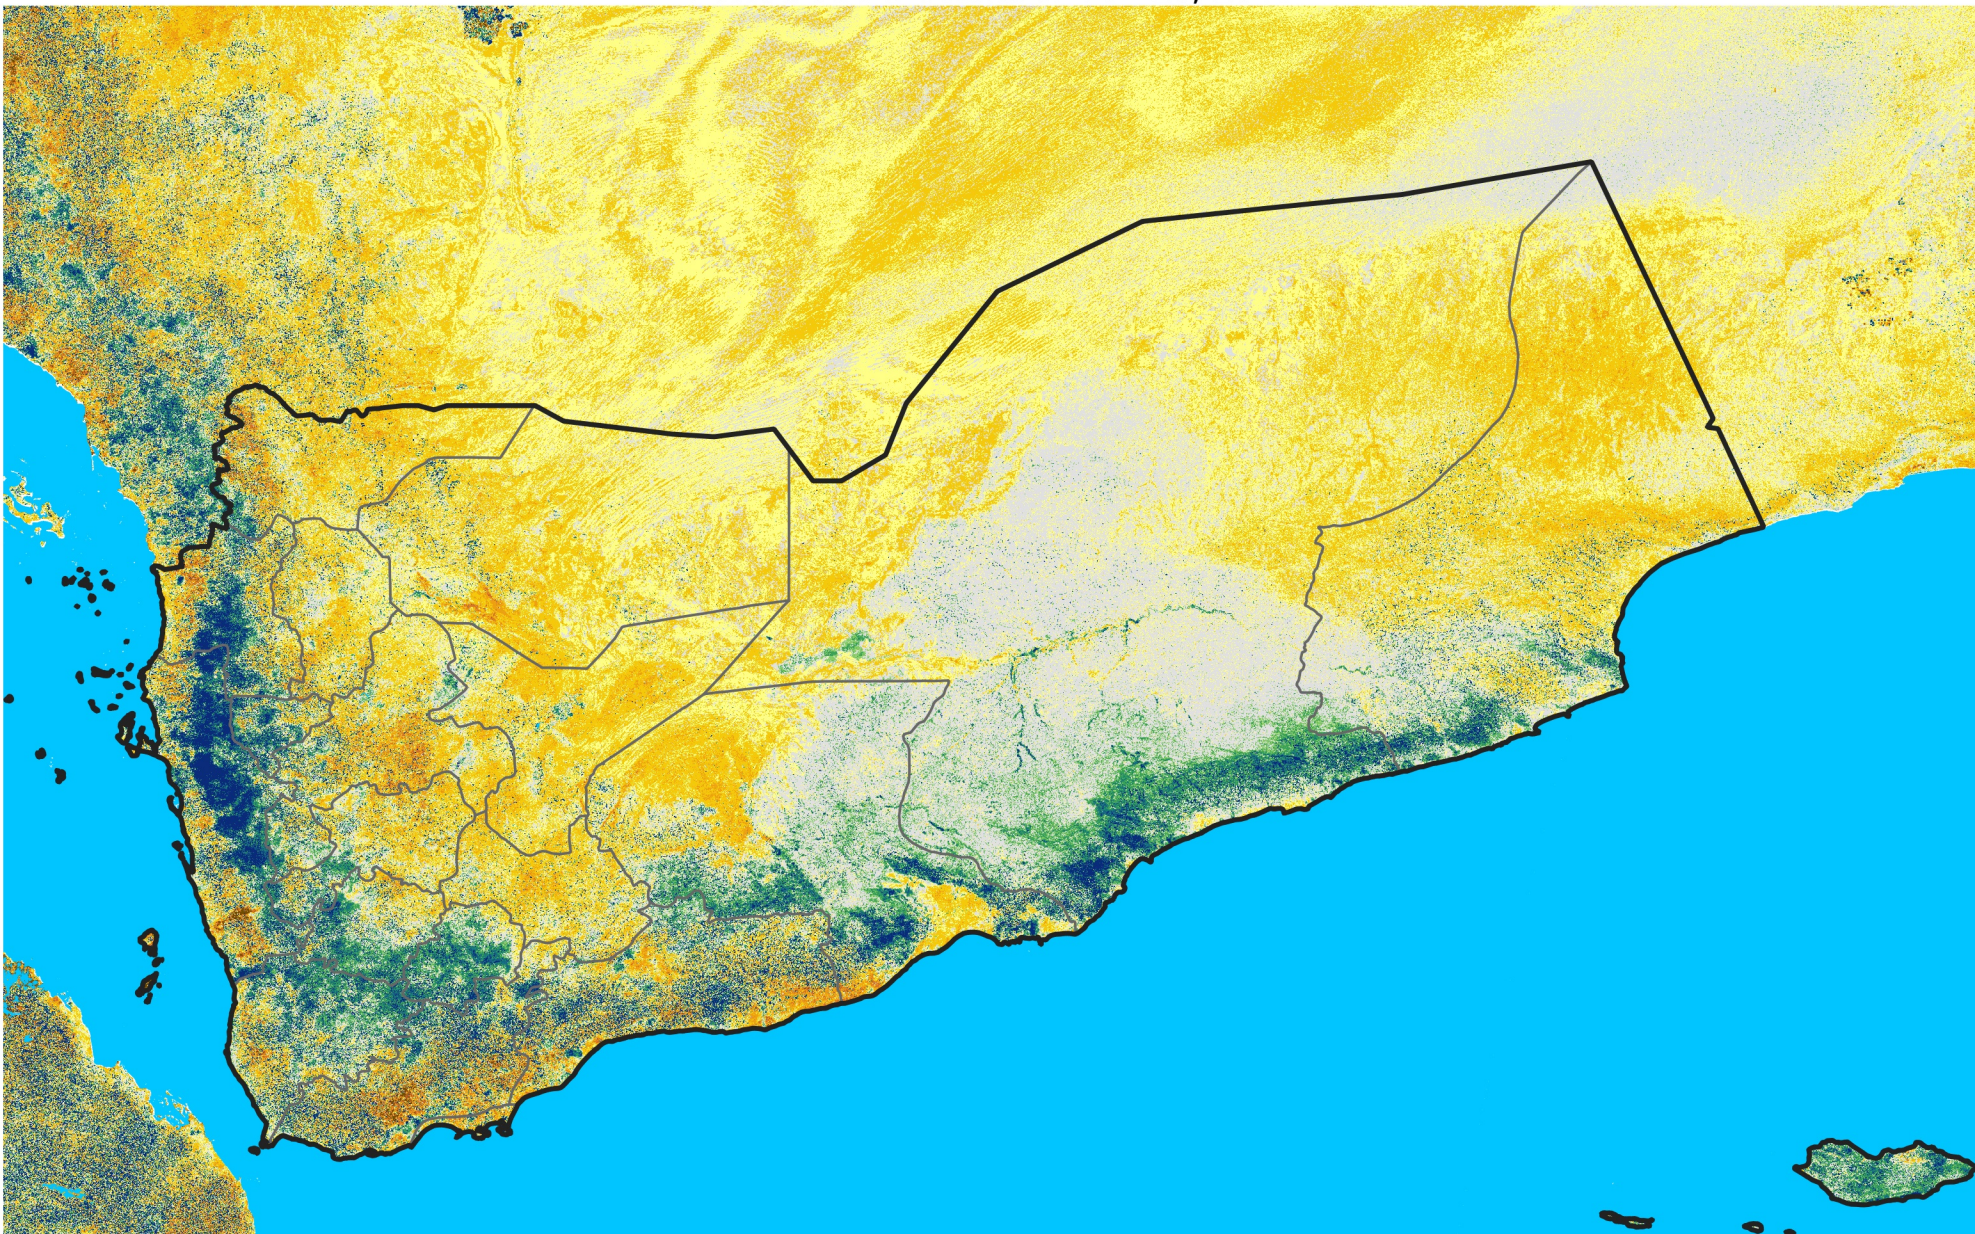

Yemen

Percent of Mean NDVI

2015 / mean (2003 - 2022)

Period 35 / December 11 - 20, 2015

Percent of Normal