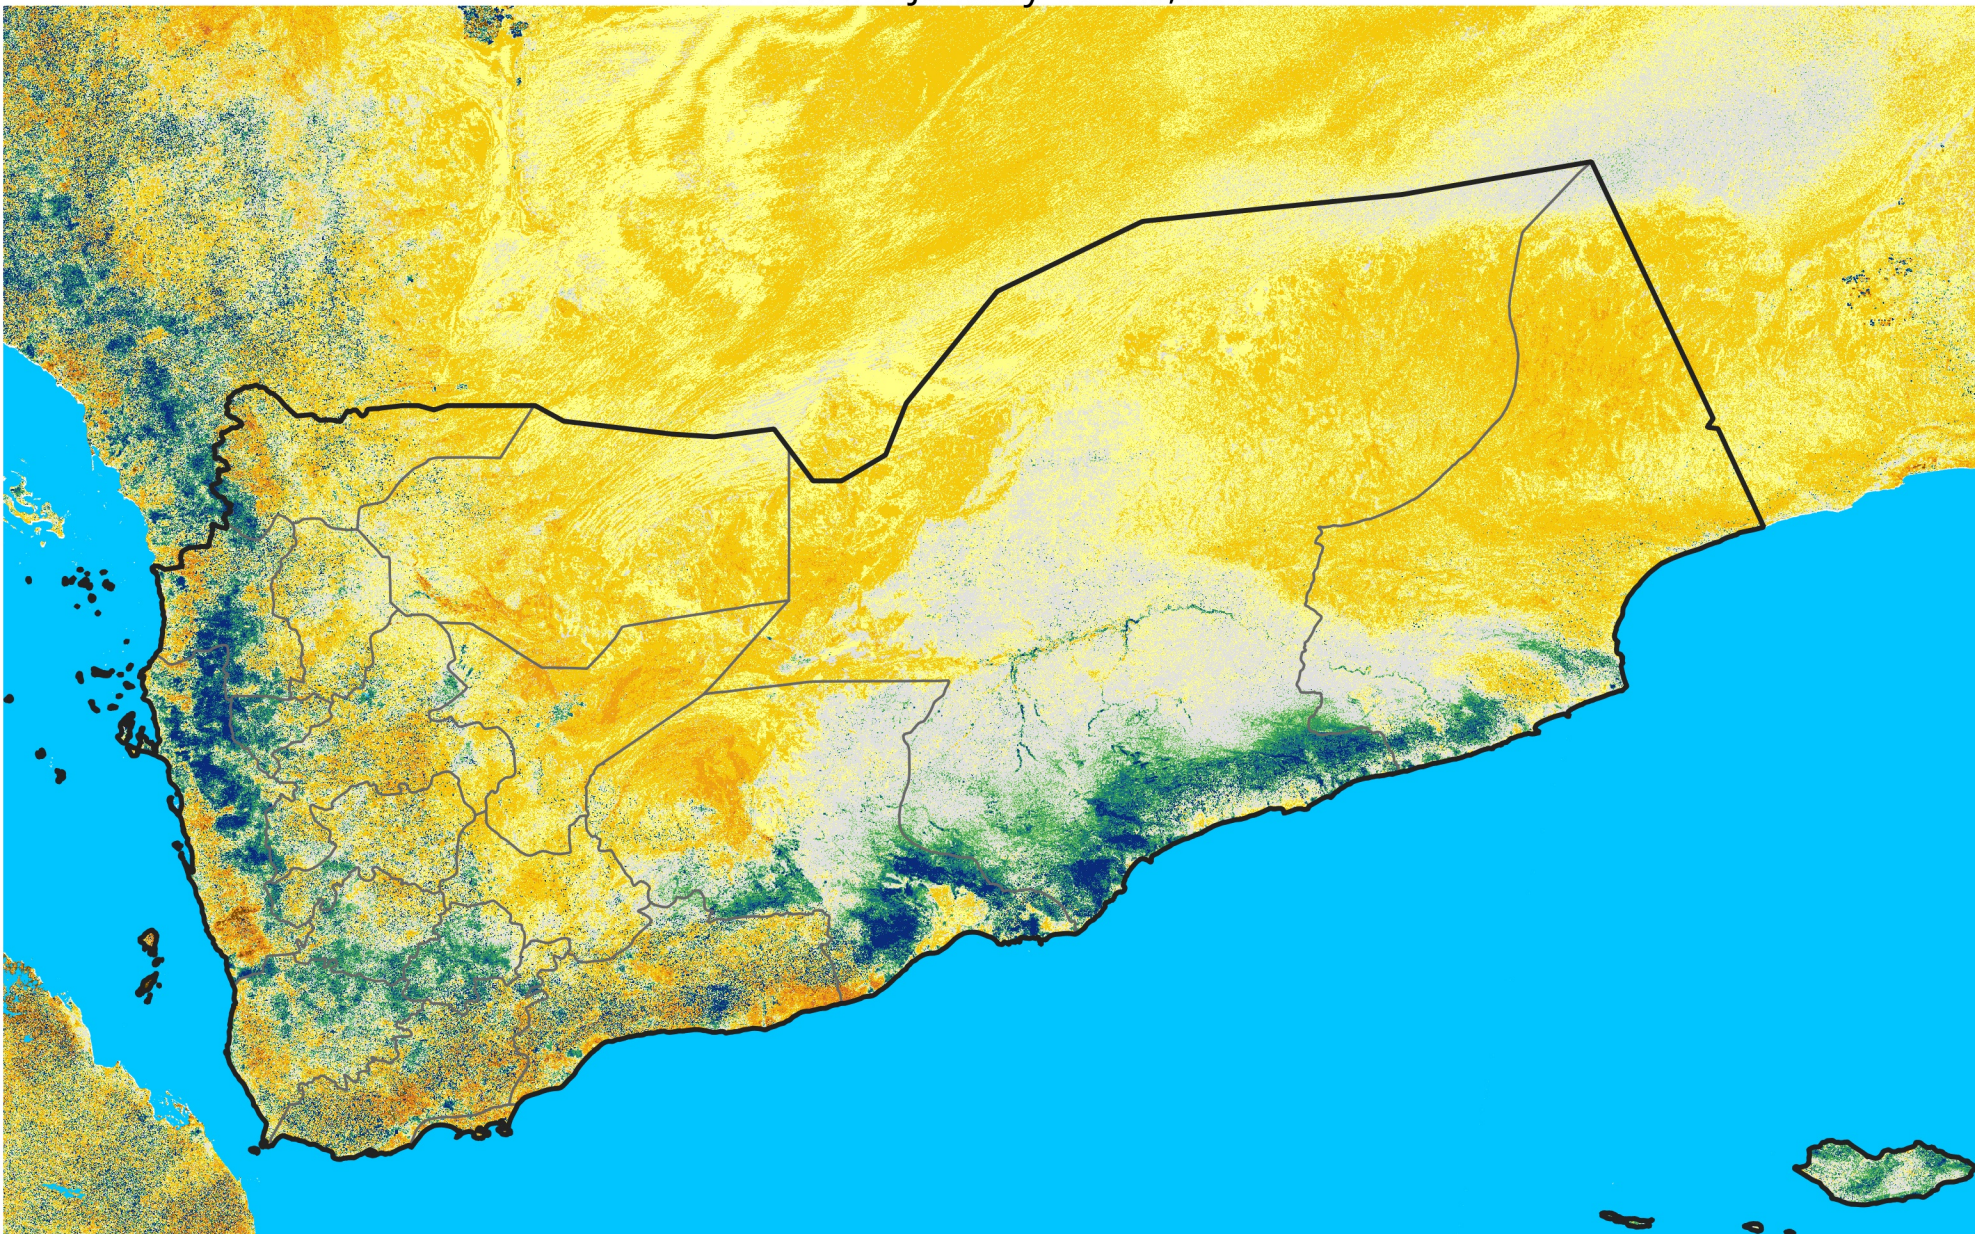

Yemen

Percent of Mean NDVI

2016 / mean (2003 - 2022)

Period 02 / January 11 - 20, 2016

Percent of Normal