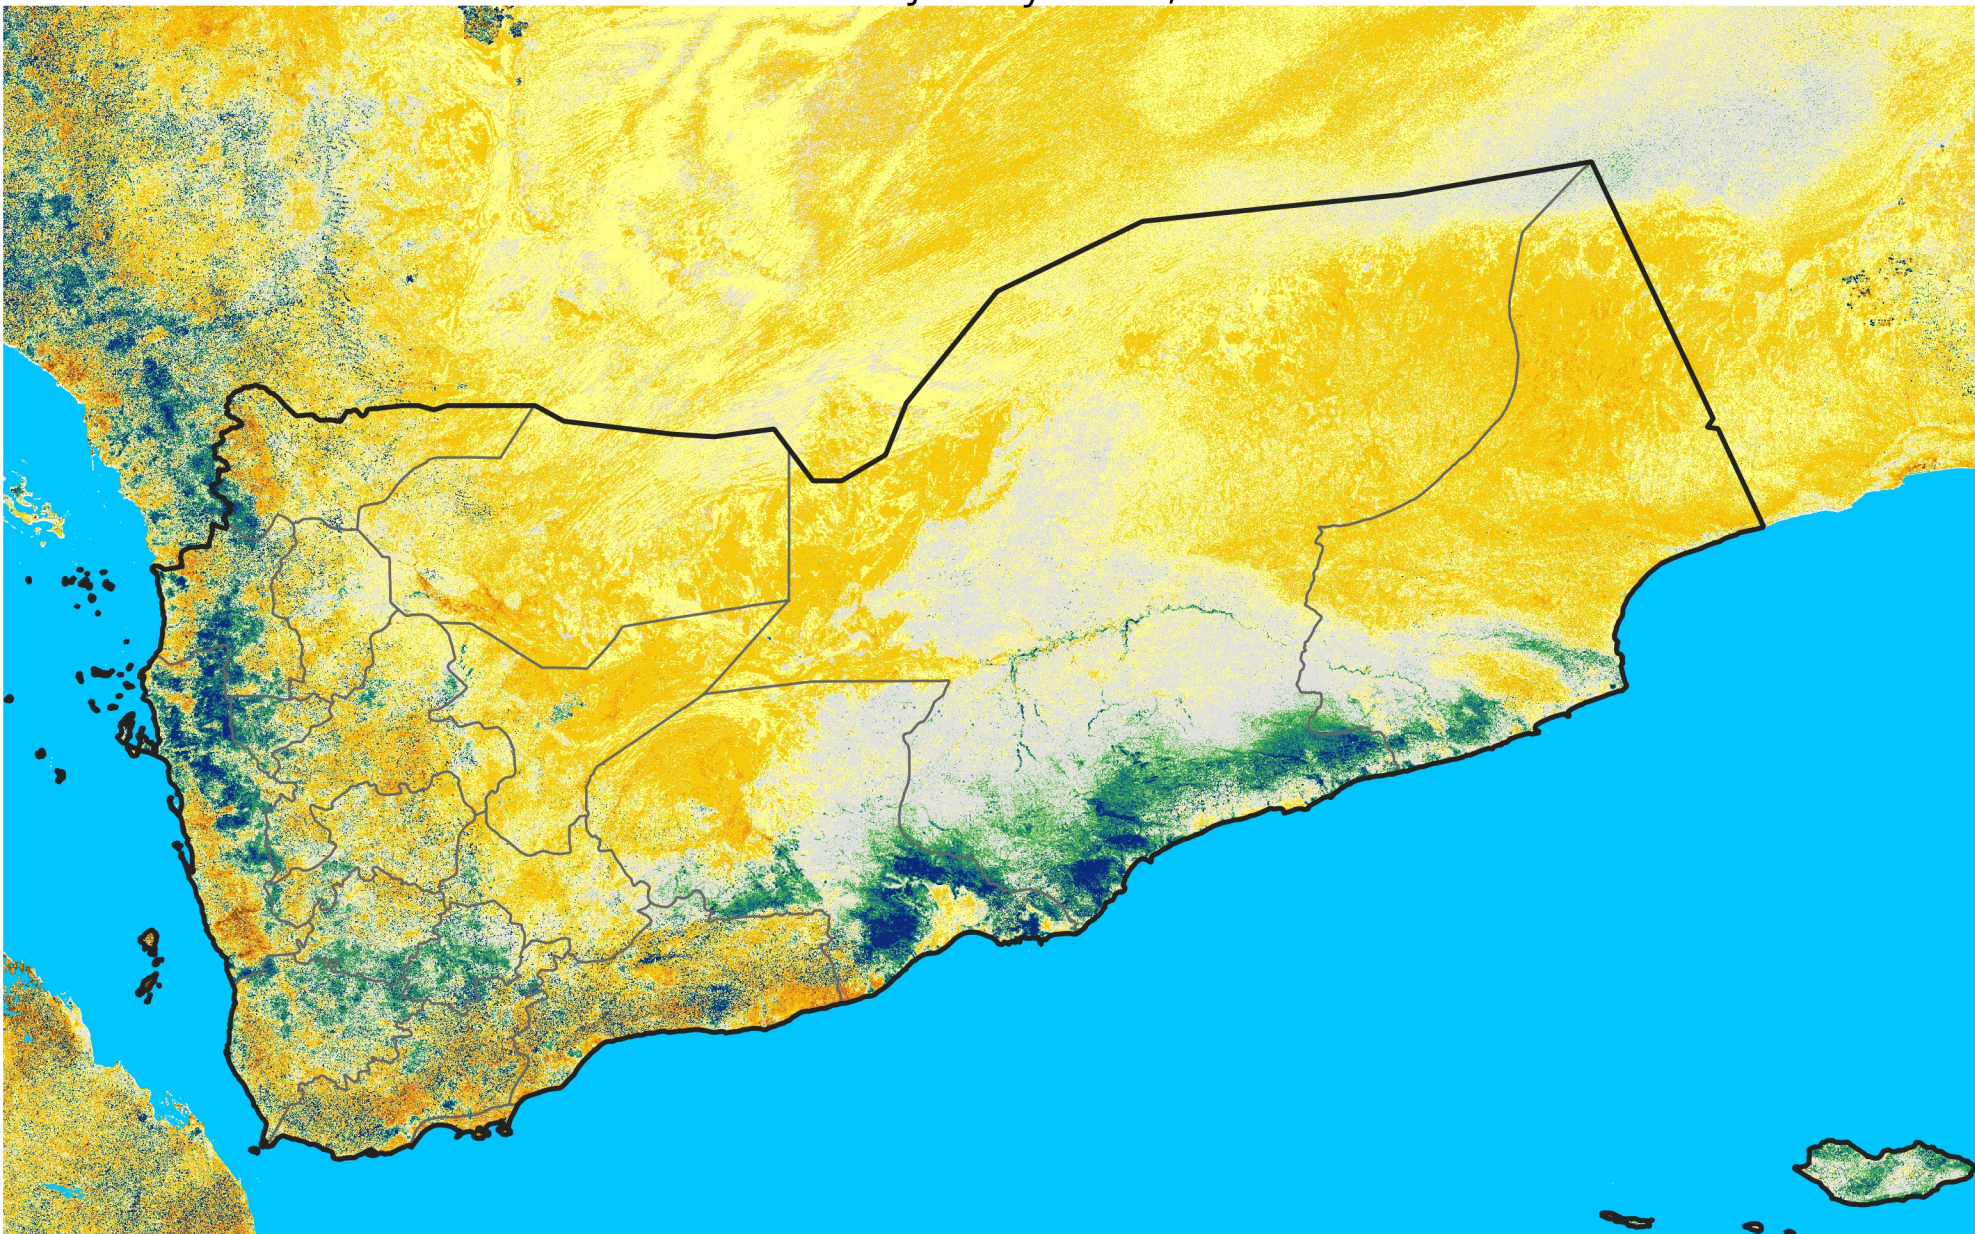

Yemen

Percent of Mean NDVI

2016 / mean (2003 - 2022)

Period 03 / January 21 - 31, 2016

Percent of Normal