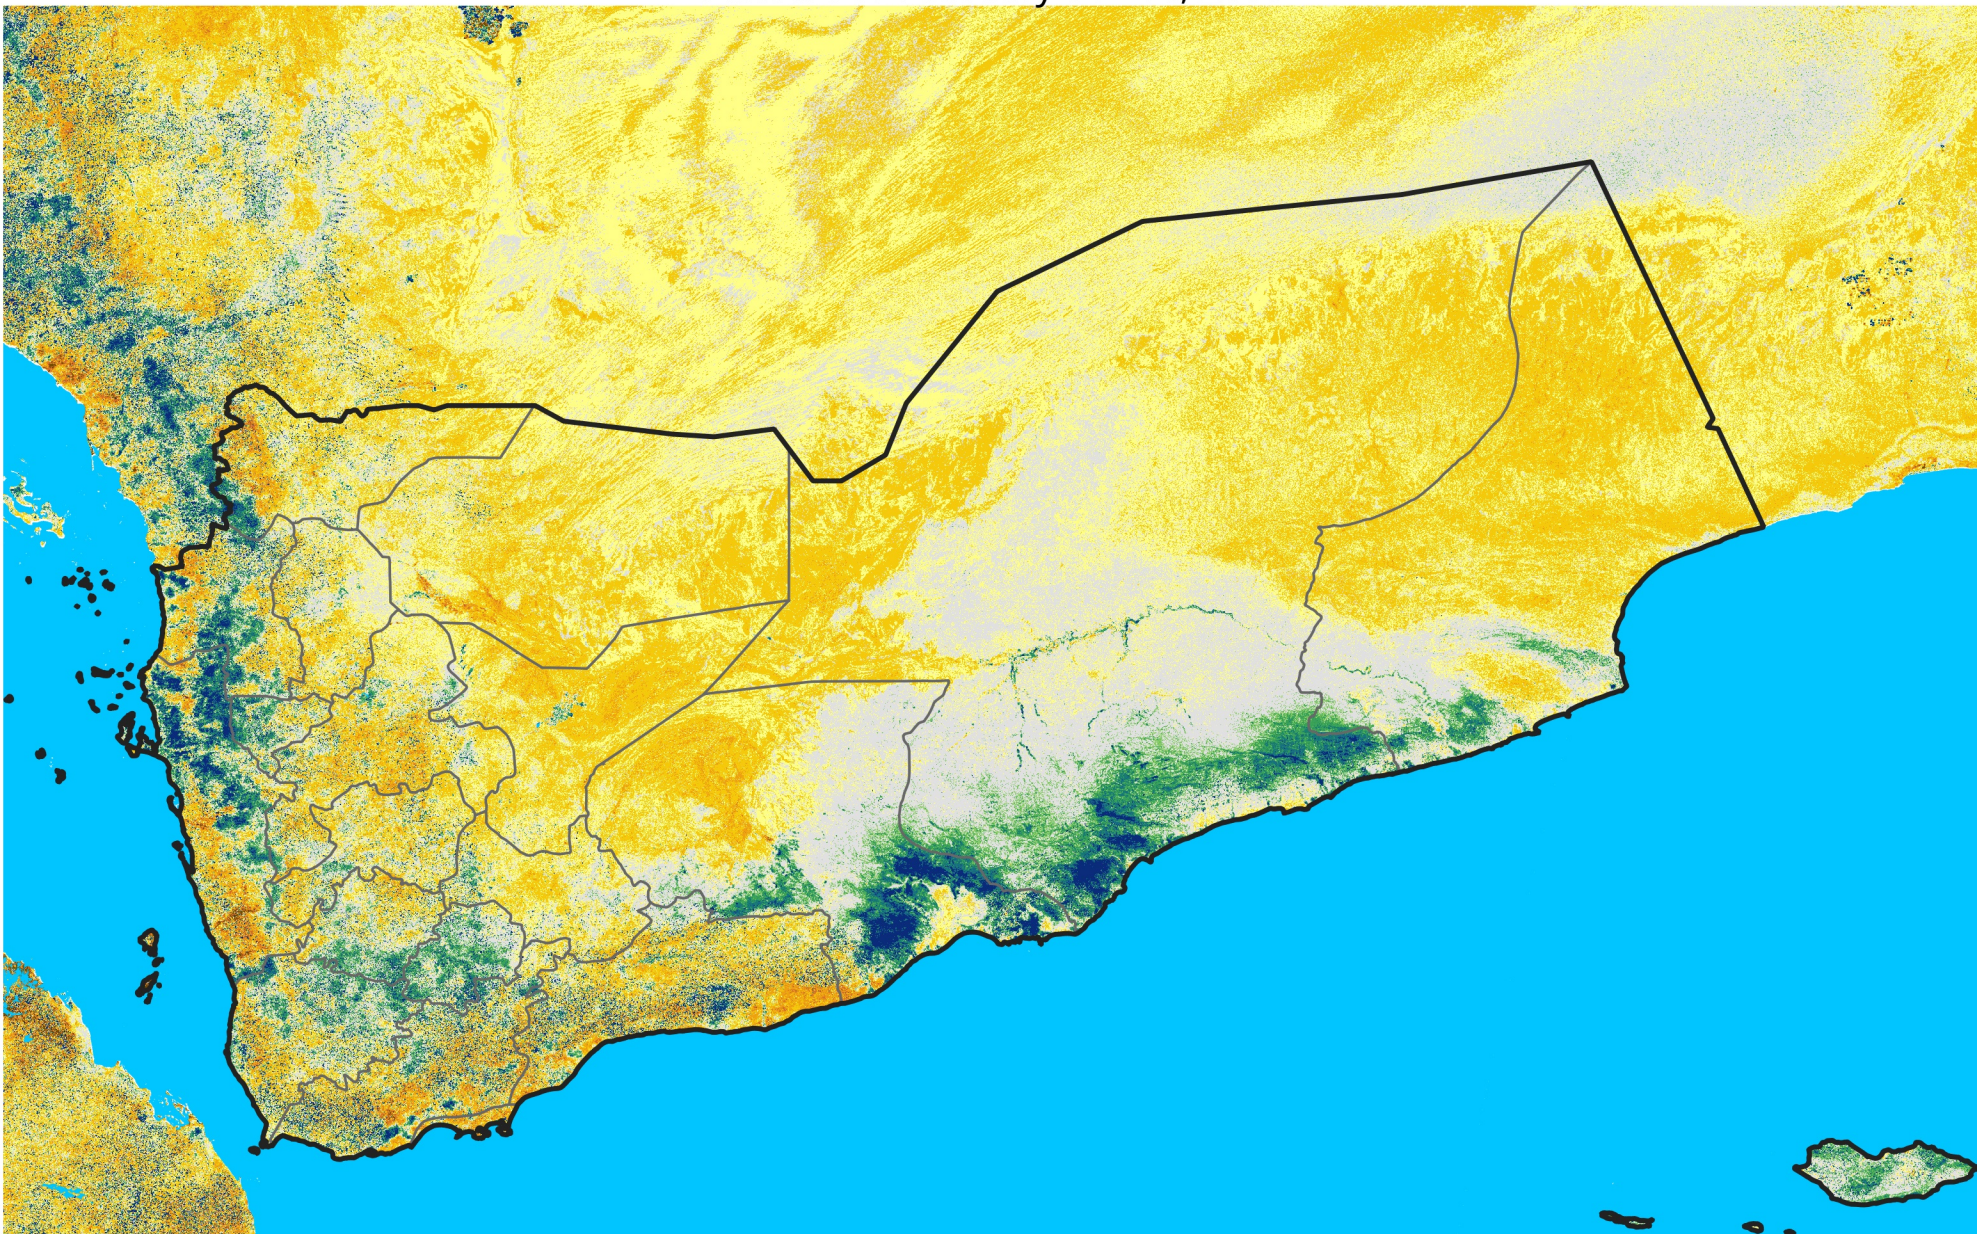

Yemen

Percent of Mean NDVI

2016 / mean (2003 - 2022)

Period 04 / February 01 - 10, 2016

Percent of Normal