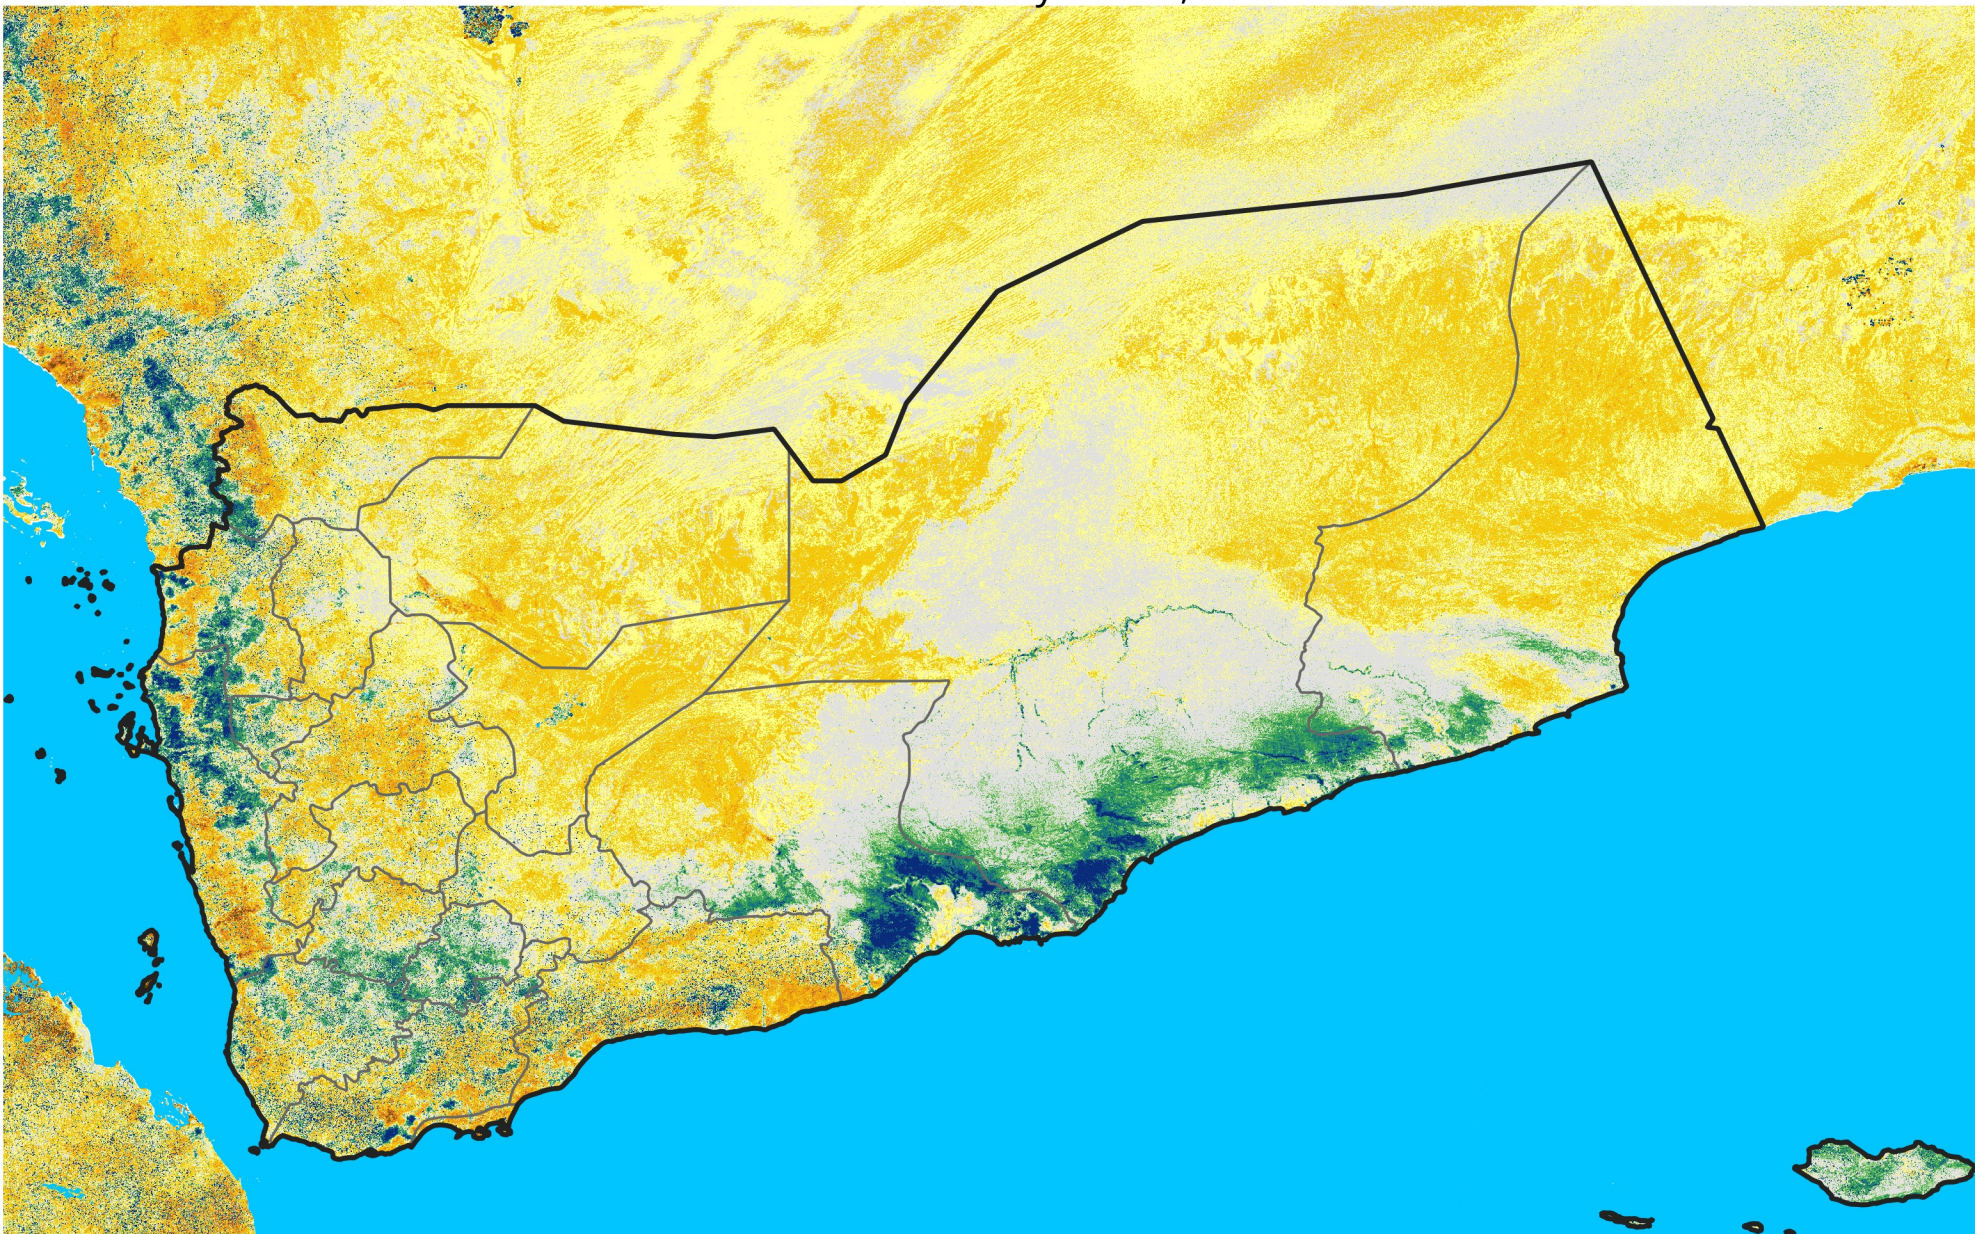

Yemen

Percent of Mean NDVI

2016 / mean (2003 - 2022)

Period 05 / February 11 - 20, 2016

Percent of Normal