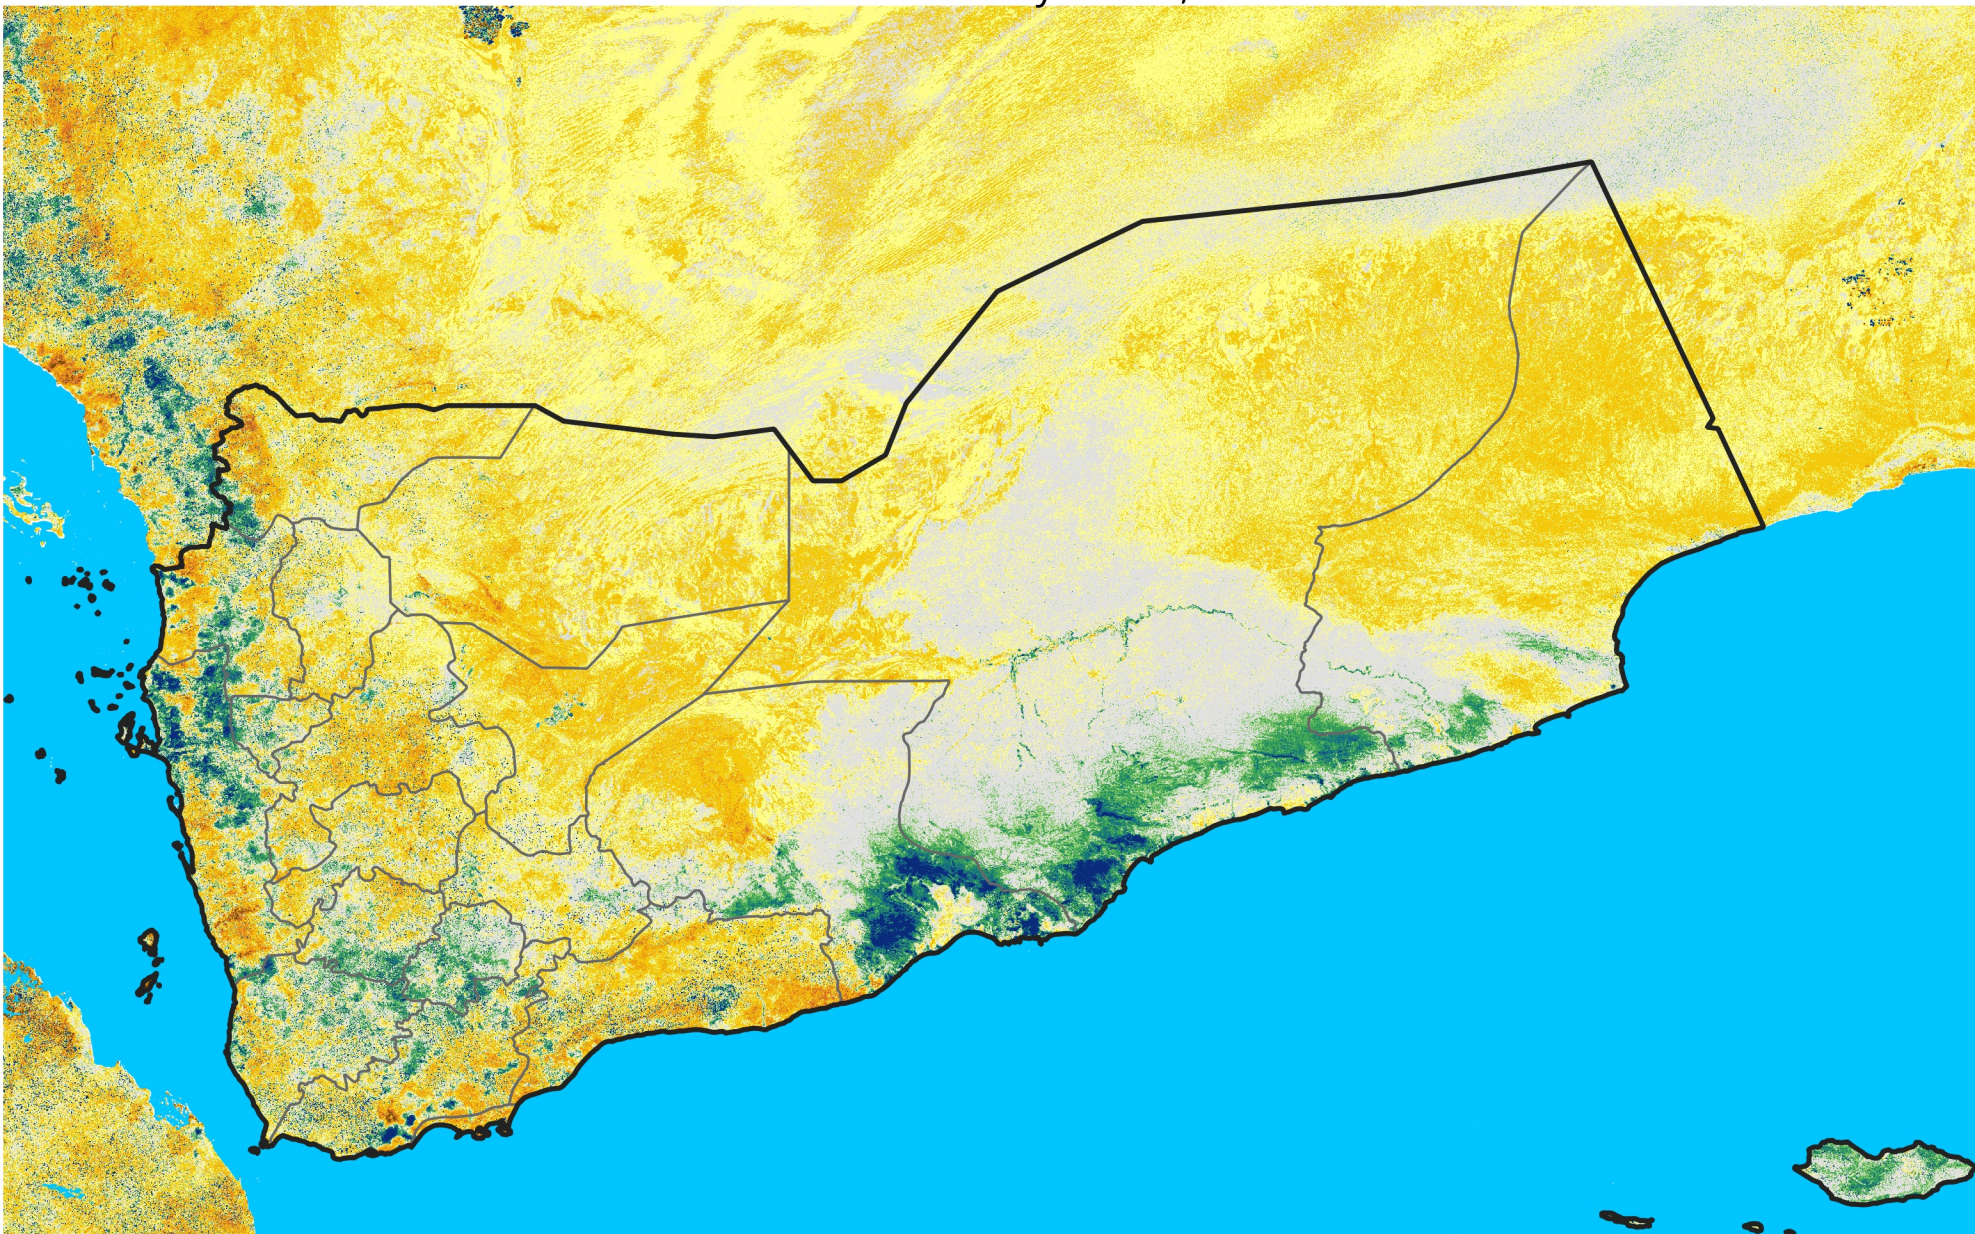

Yemen

Percent of Mean NDVI

2016 / mean (2003 - 2022)

Period 06 / February 21 - 29, 2016

Percent of Normal