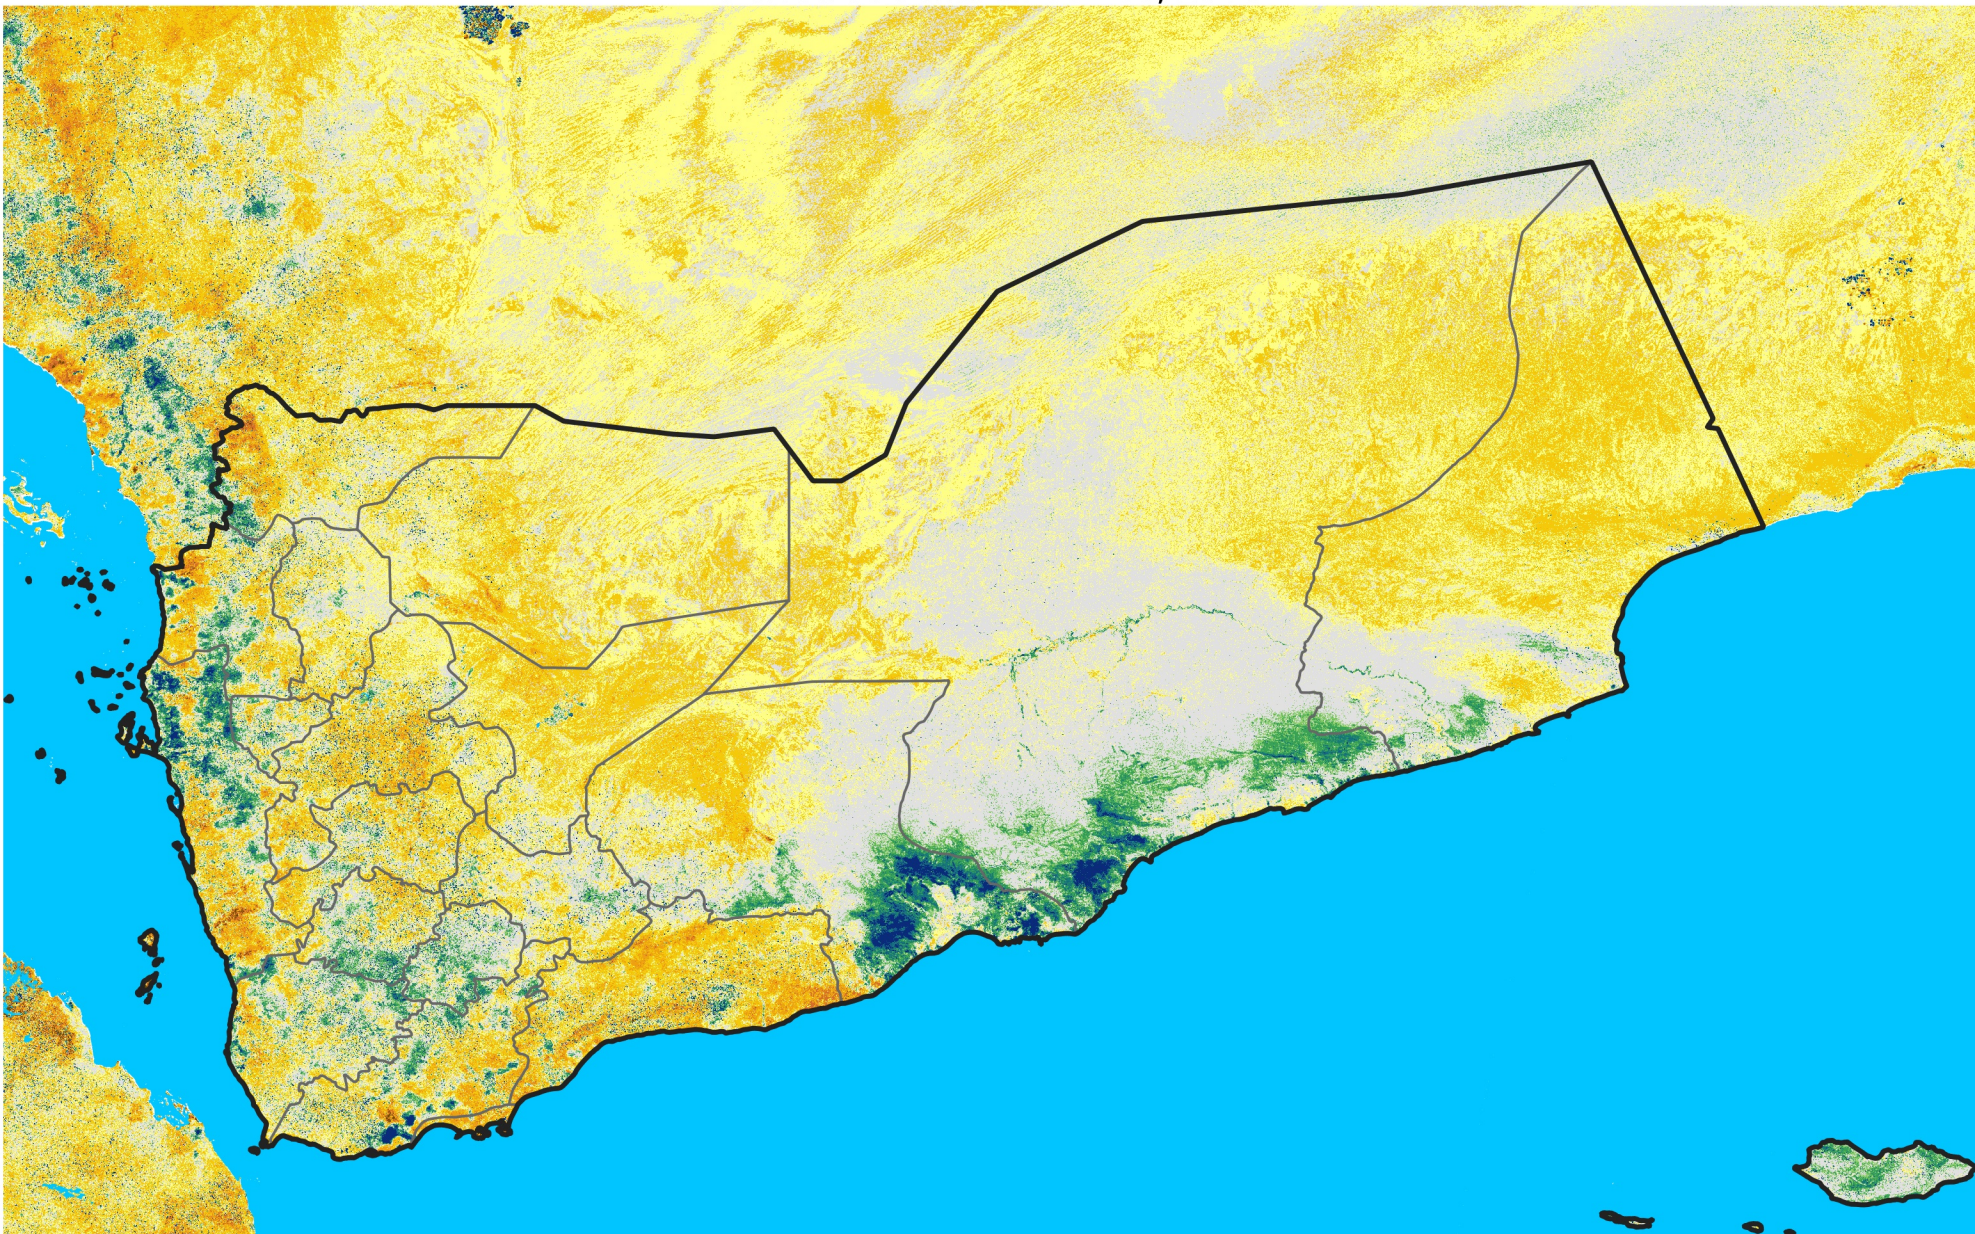

Yemen

Percent of Mean NDVI

2016 / mean (2003 - 2022)

Period 07 / March 01 - 10, 2016

Percent of Normal