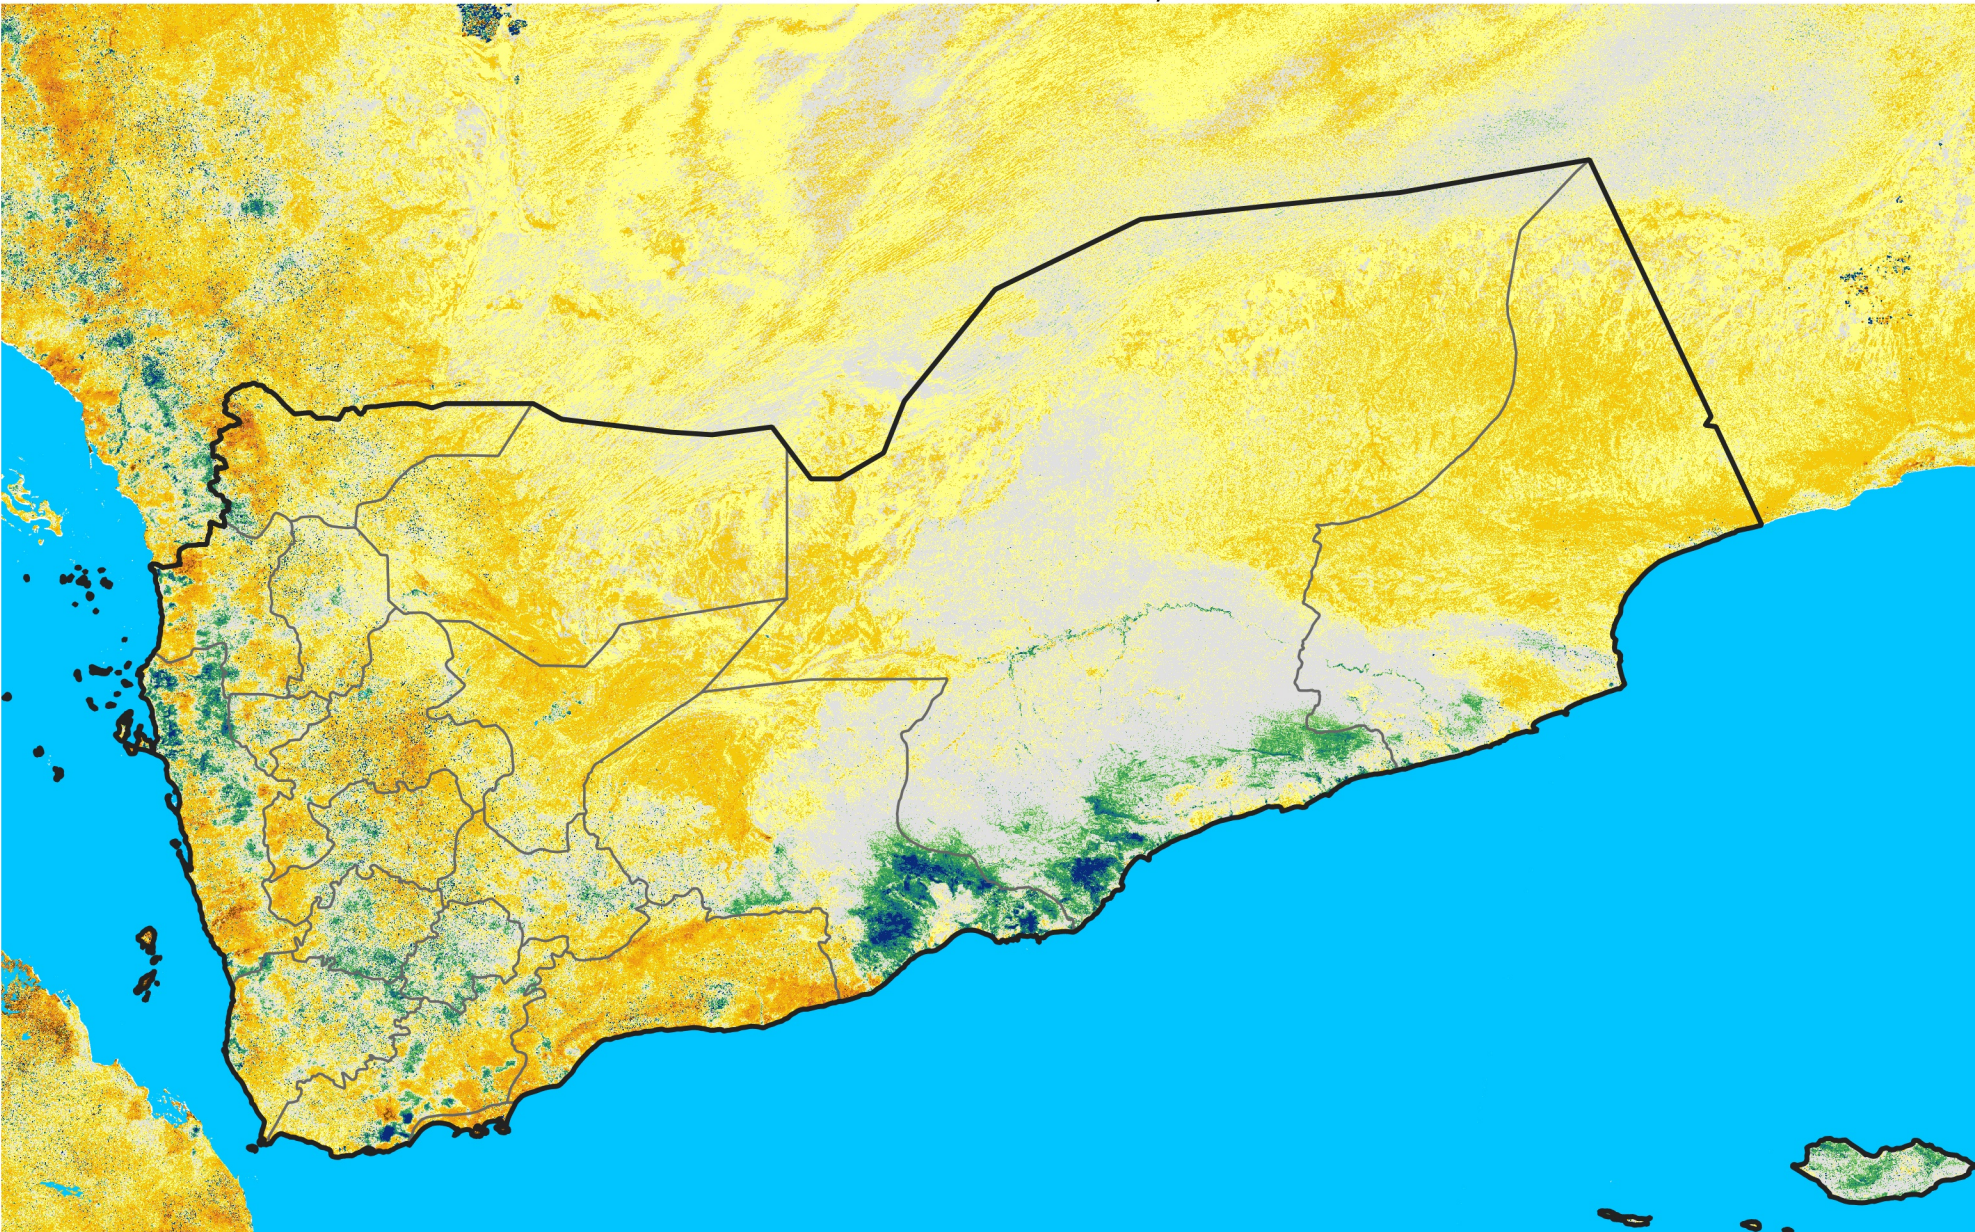

Yemen

Percent of Mean NDVI

2016 / mean (2003 - 2022)

Period 08 / March 11 - 20, 2016

Percent of Normal