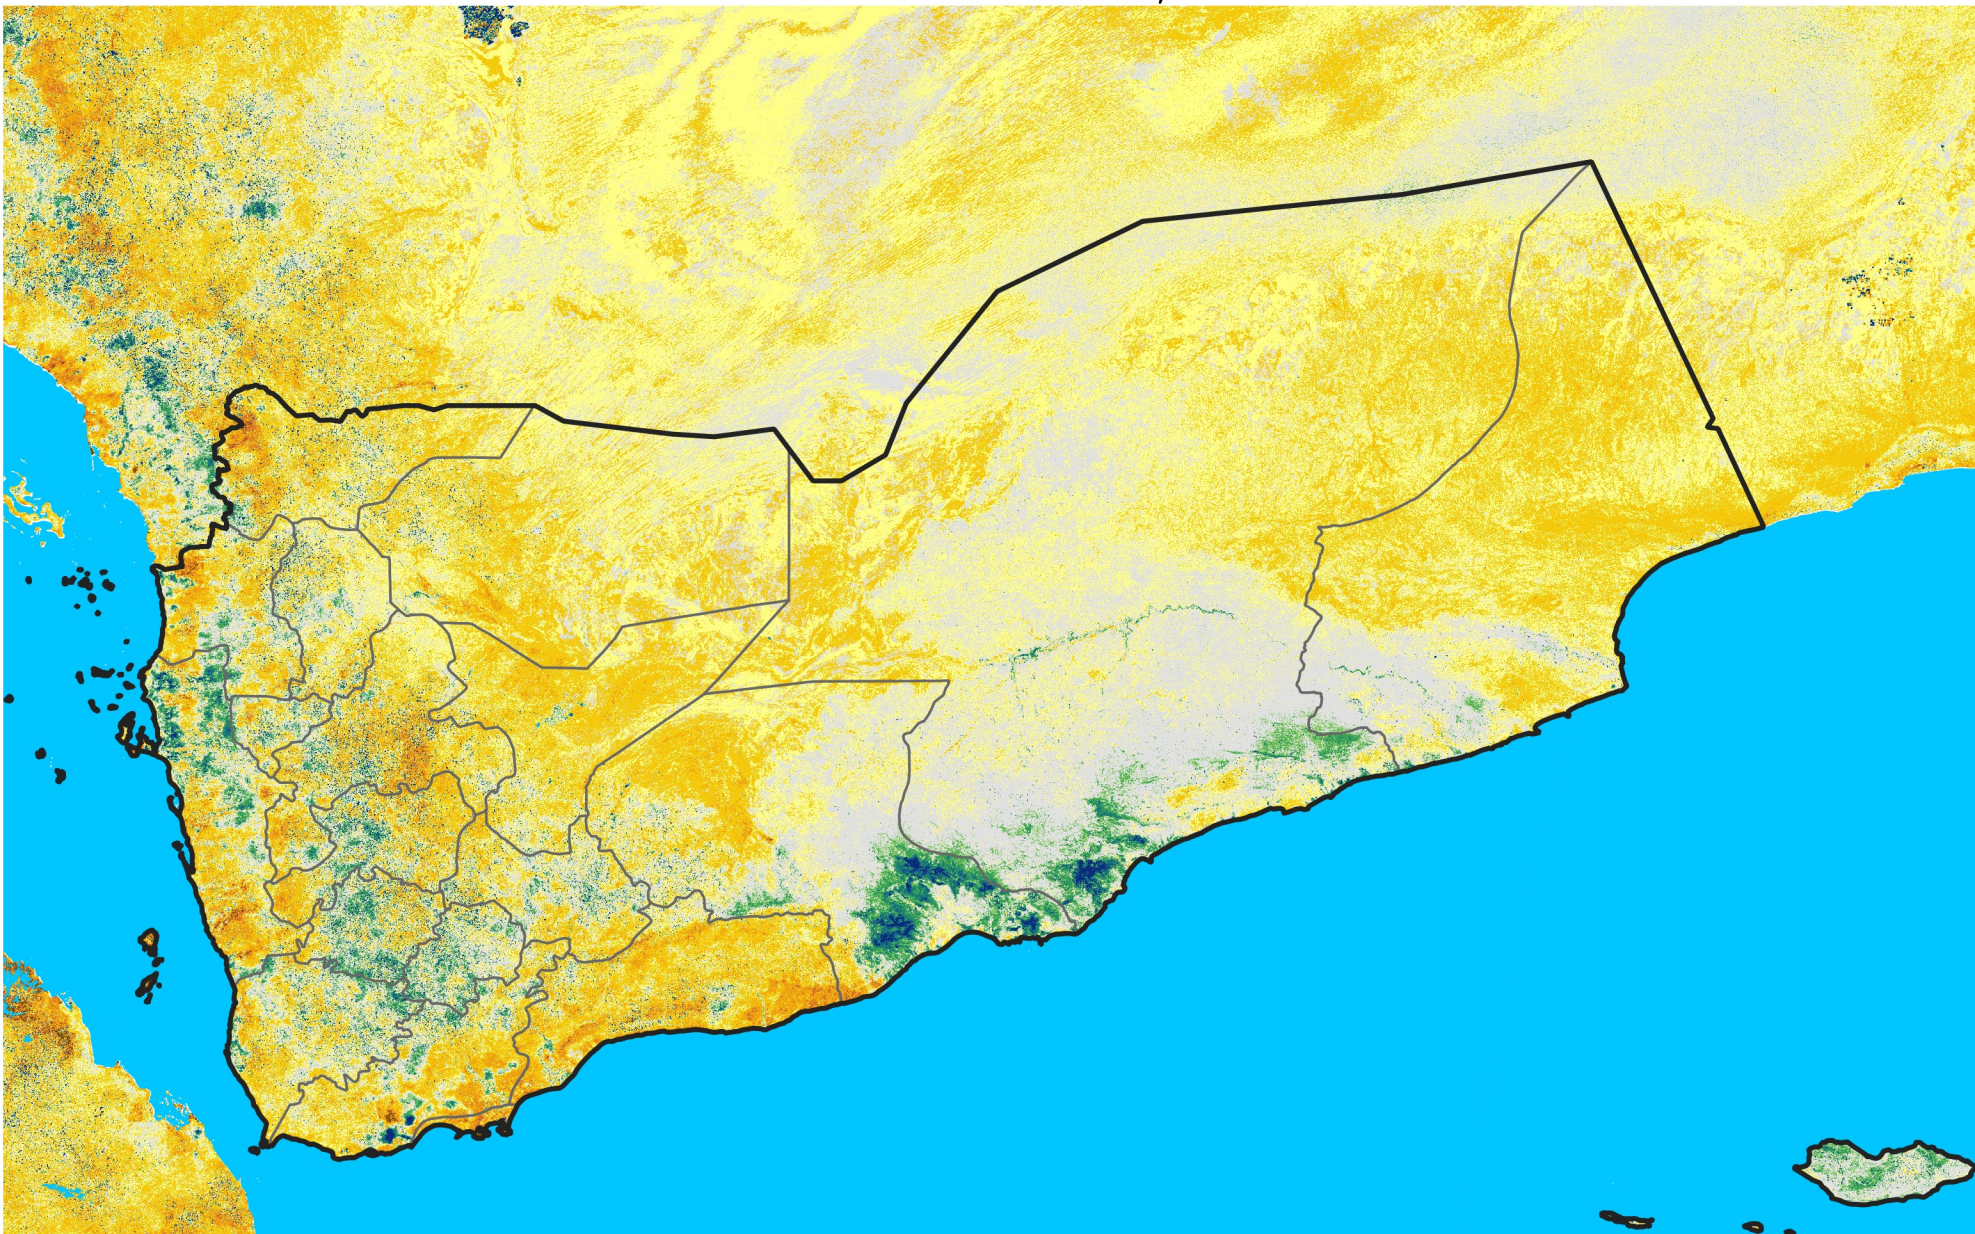

Yemen

Percent of Mean NDVI

2016 / mean (2003 - 2022)

Period 09 / March 21 - 31, 2016

Percent of Normal