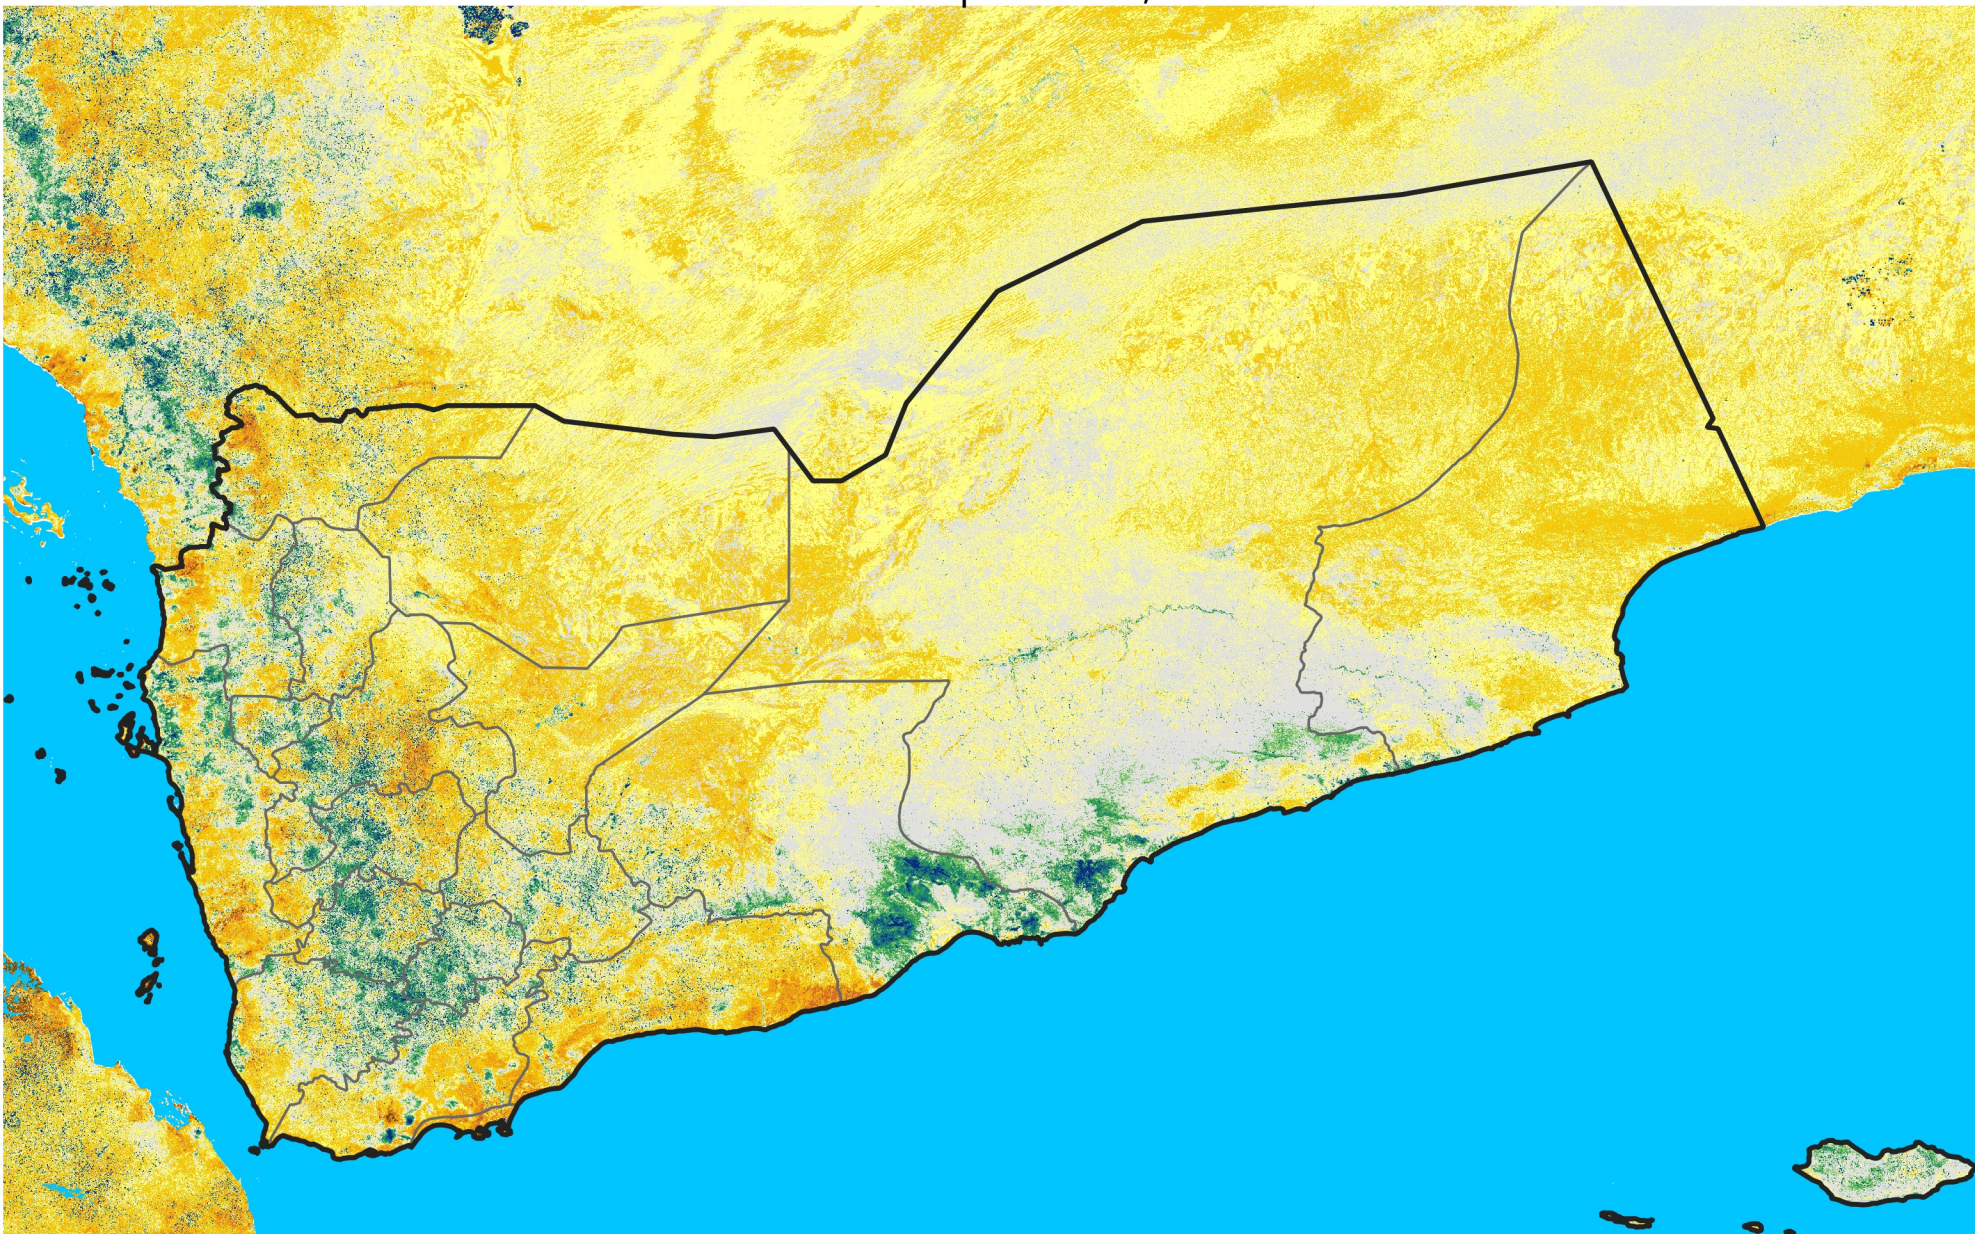

Yemen

Percent of Mean NDVI

2016 / mean (2003 - 2022)

Period 10 / April 01 - 10, 2016

Percent of Normal