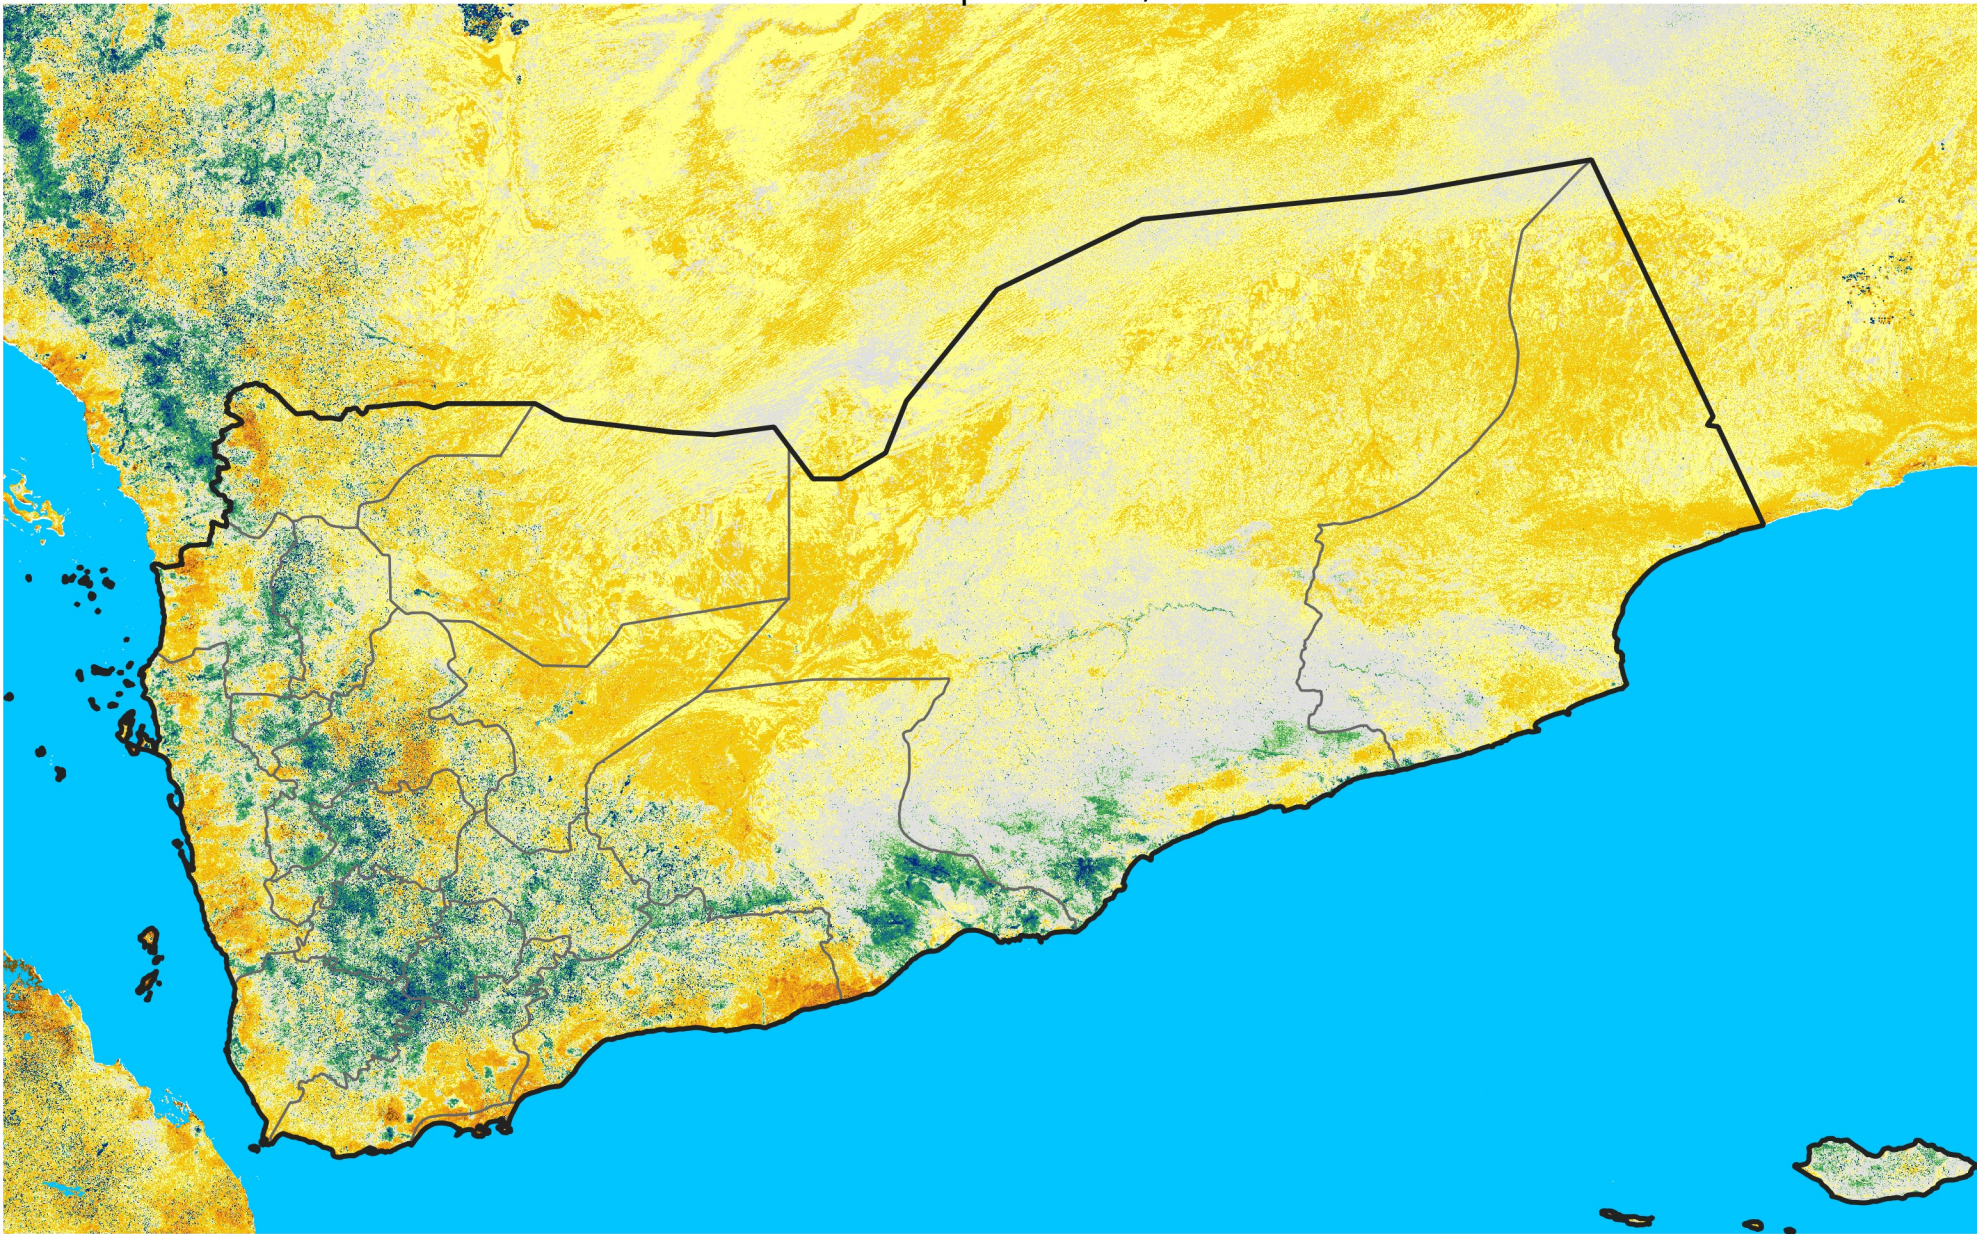

Yemen

Percent of Mean NDVI

2016 / mean (2003 - 2022)

Period 11 / April 11 - 20, 2016

Percent of Normal