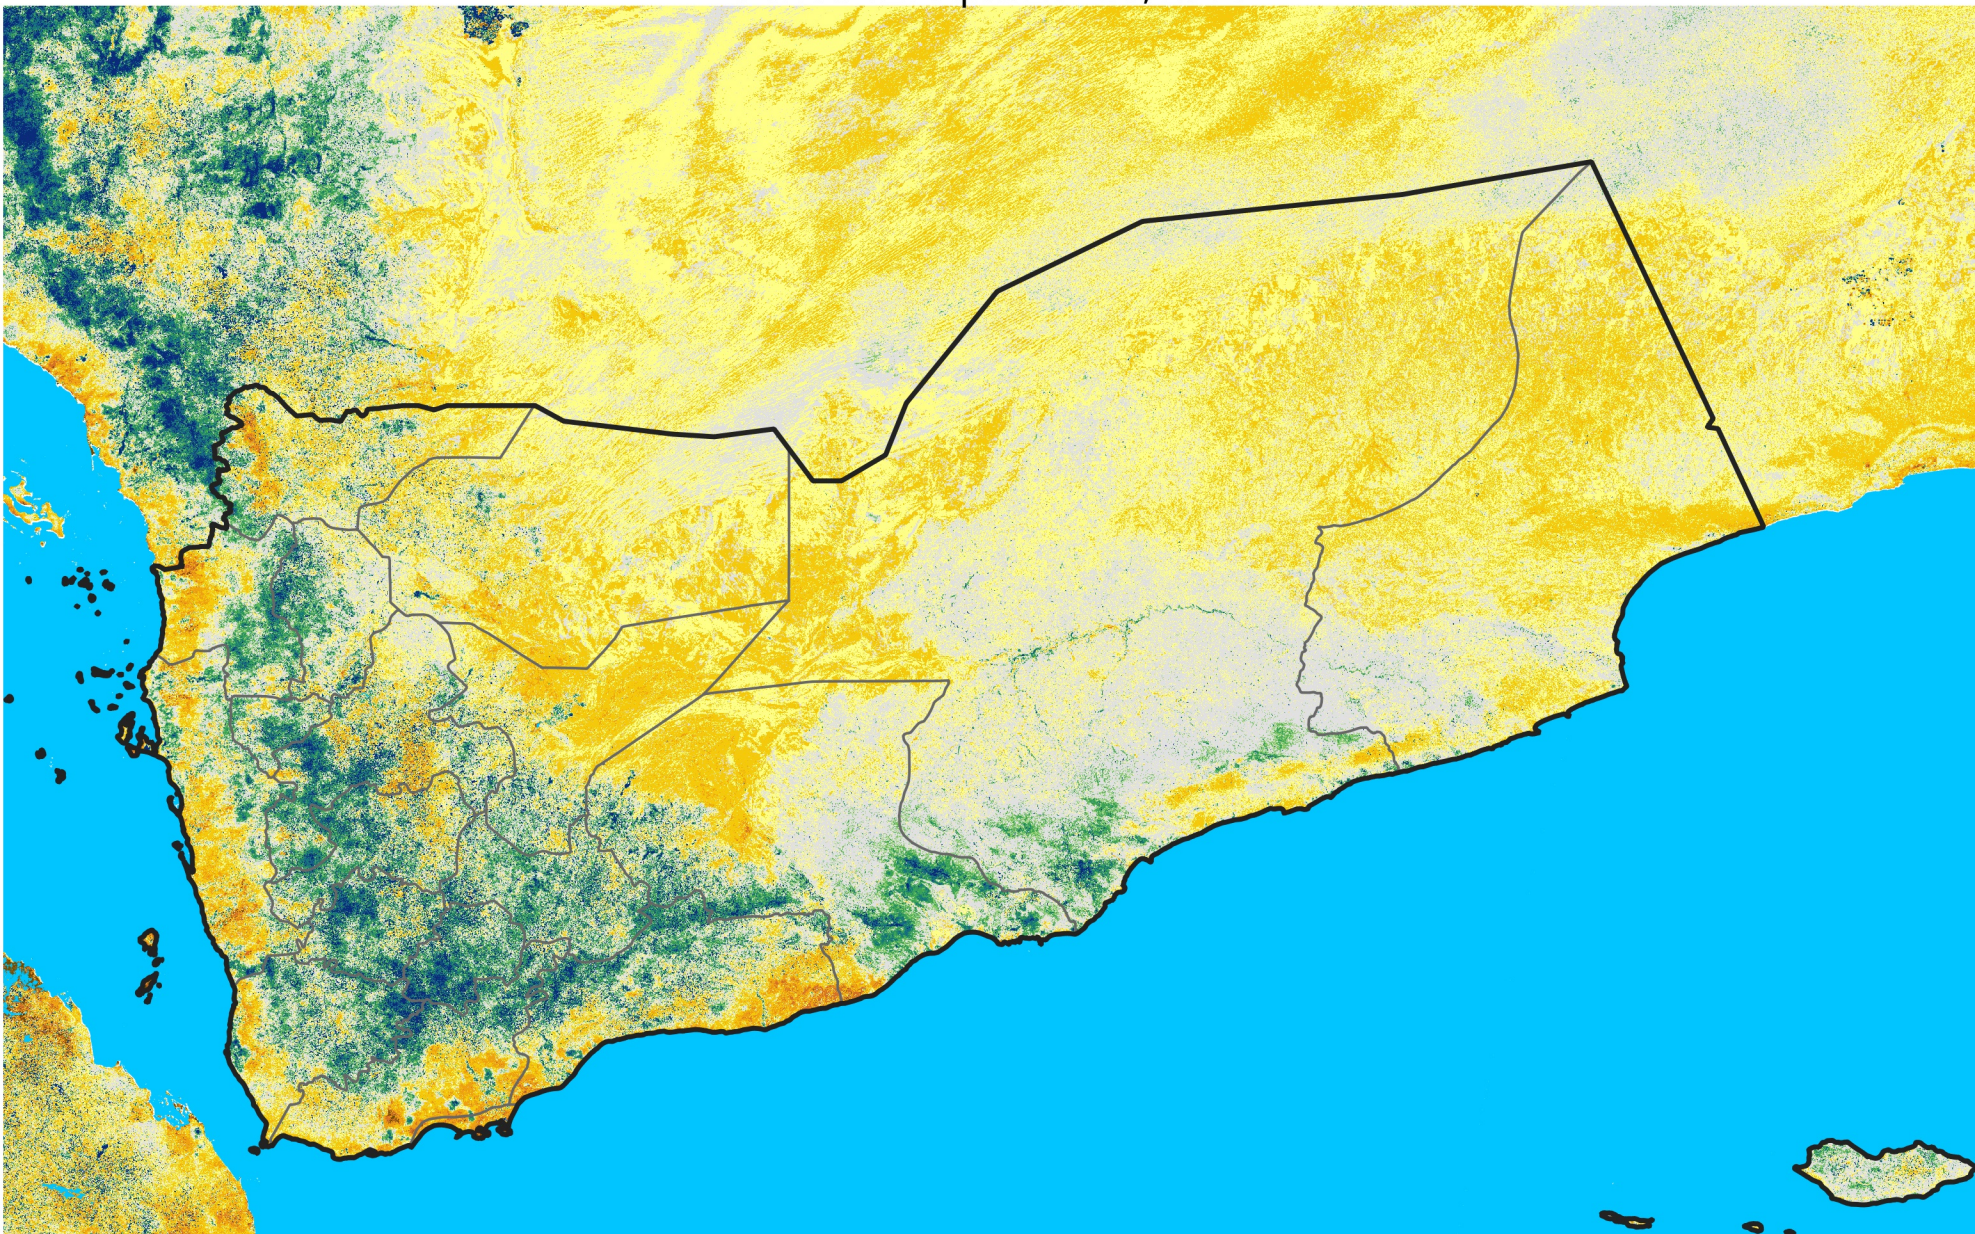

Yemen

Percent of Mean NDVI

2016 / mean (2003 - 2022)

Period 12 / April 21 - 30, 2016

Percent of Normal