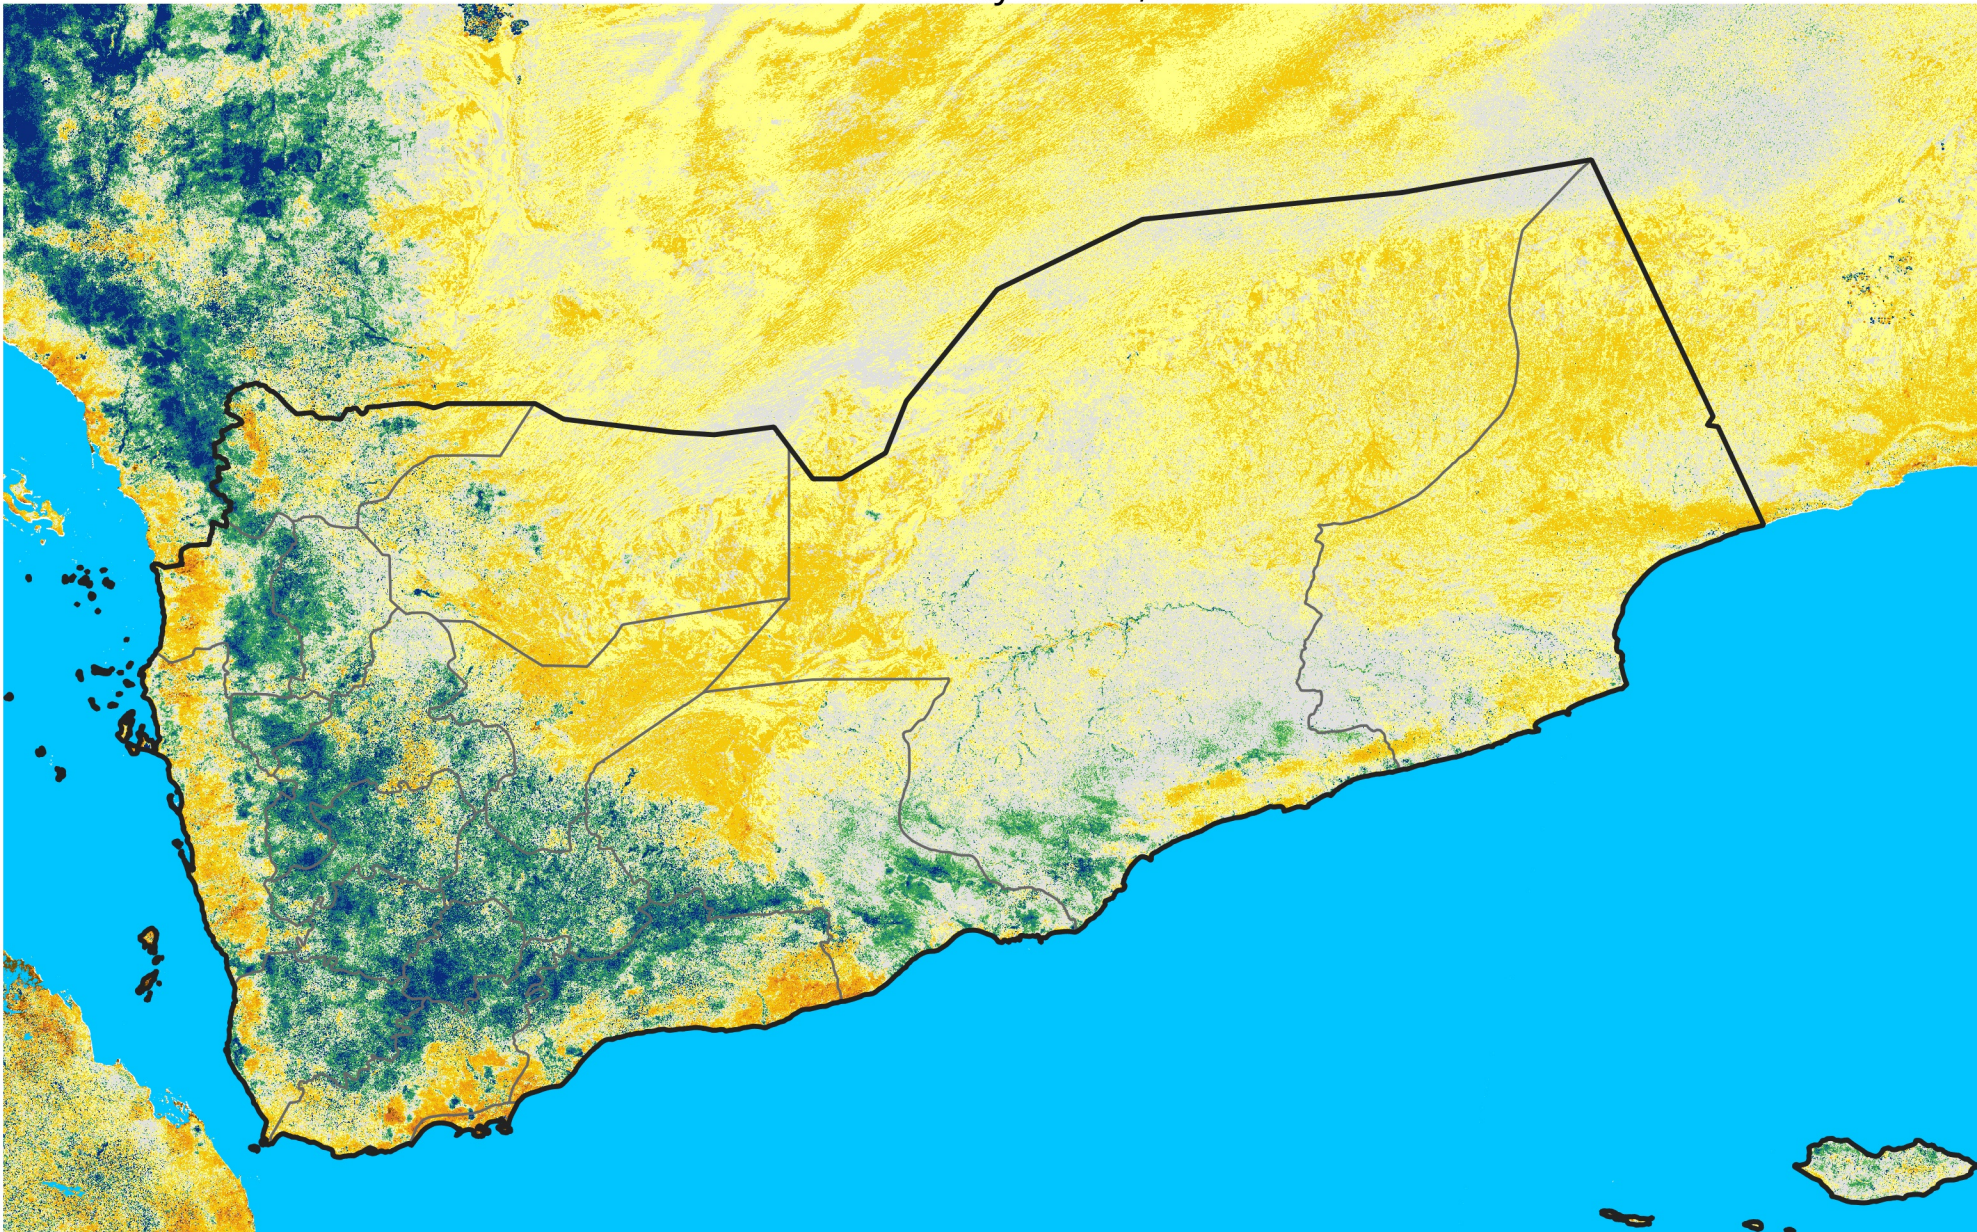

Yemen

Percent of Mean NDVI

2016 / mean (2003 - 2022)

Period 13 / May 01 - 10, 2016

Percent of Normal