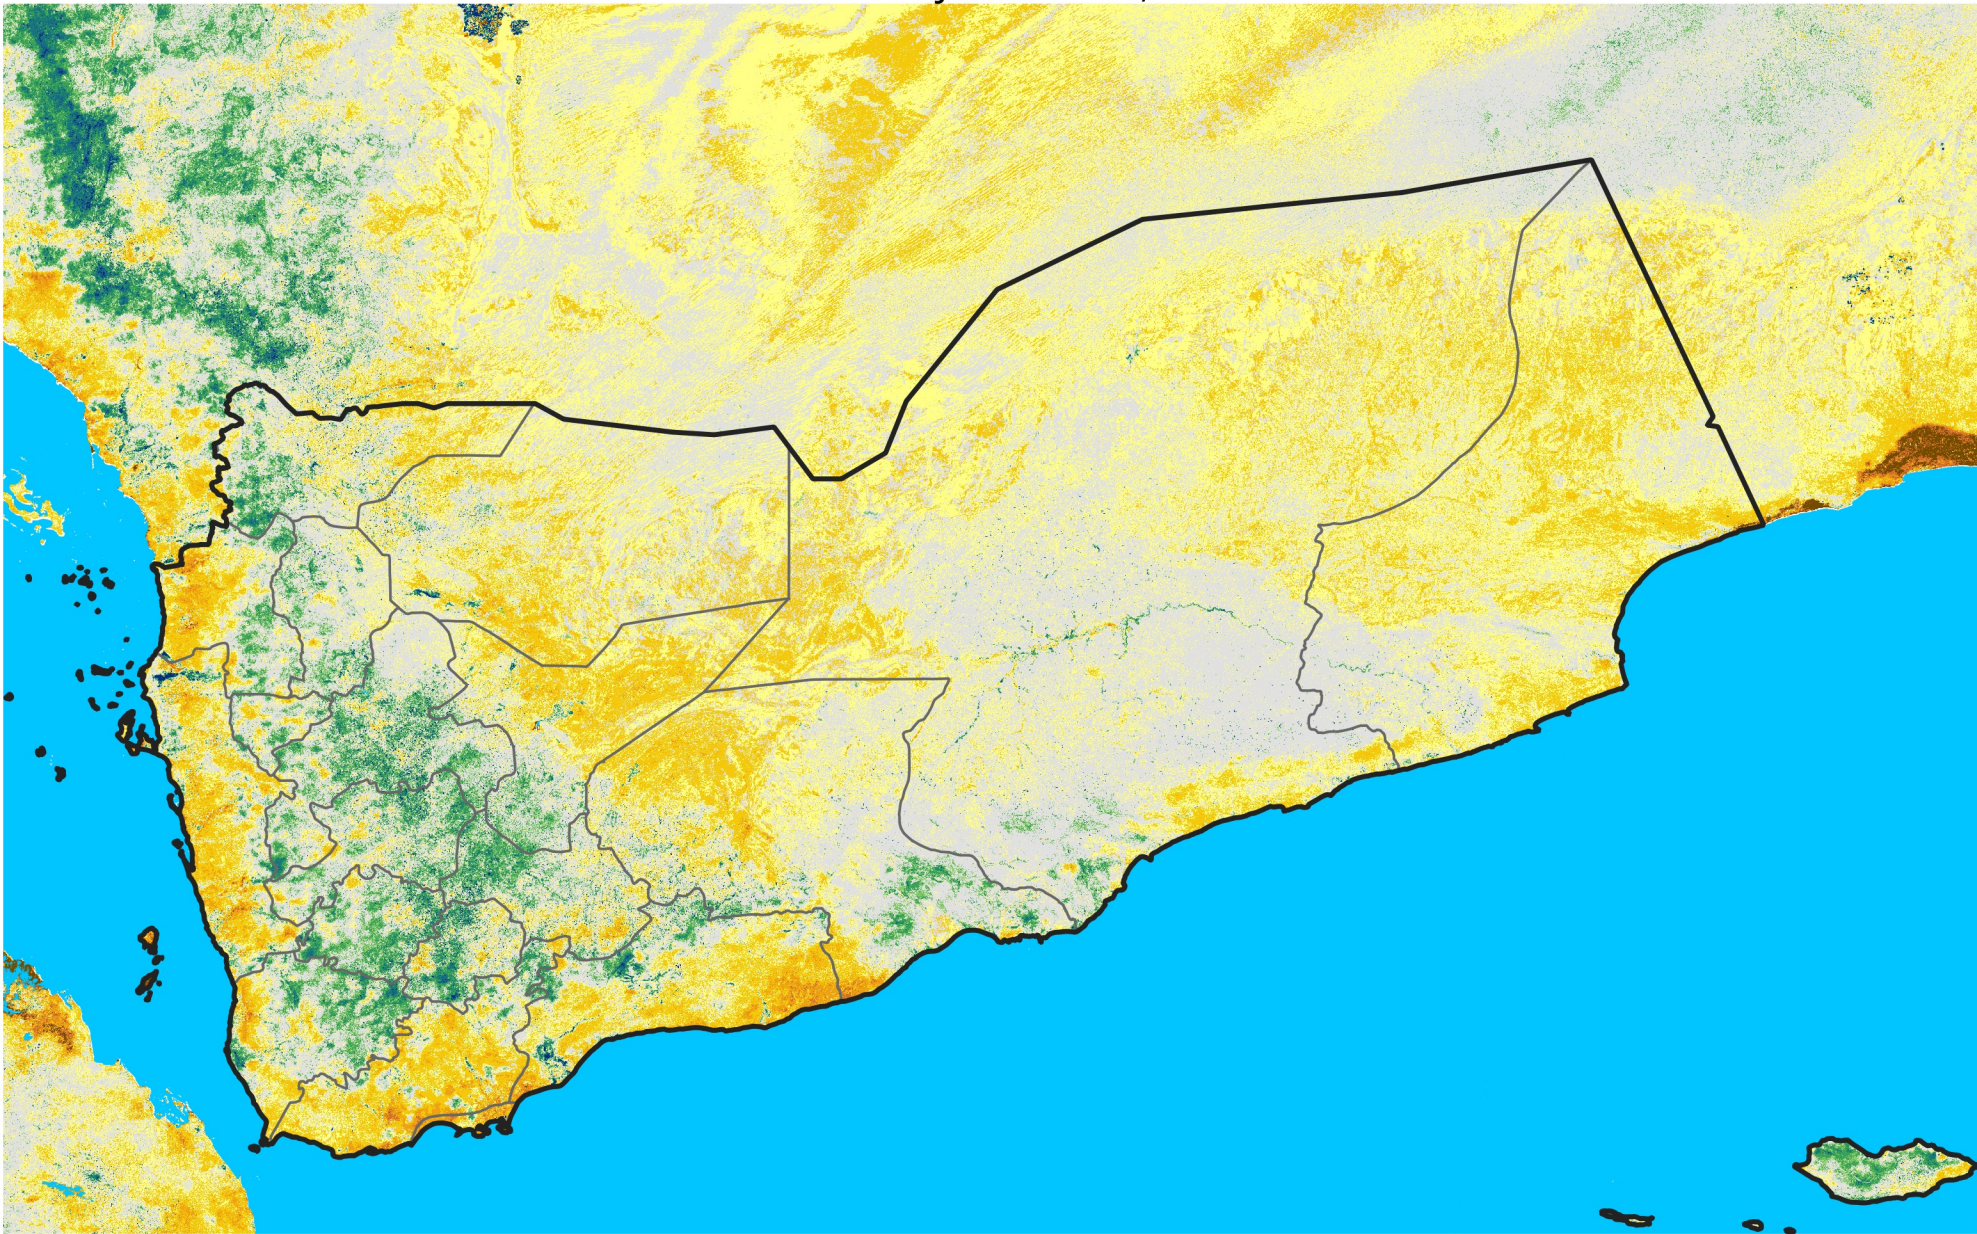

Yemen

Percent of Mean NDVI

2016 / mean (2003 - 2022)

Period 18 / June 21 - 30, 2016

Percent of Normal