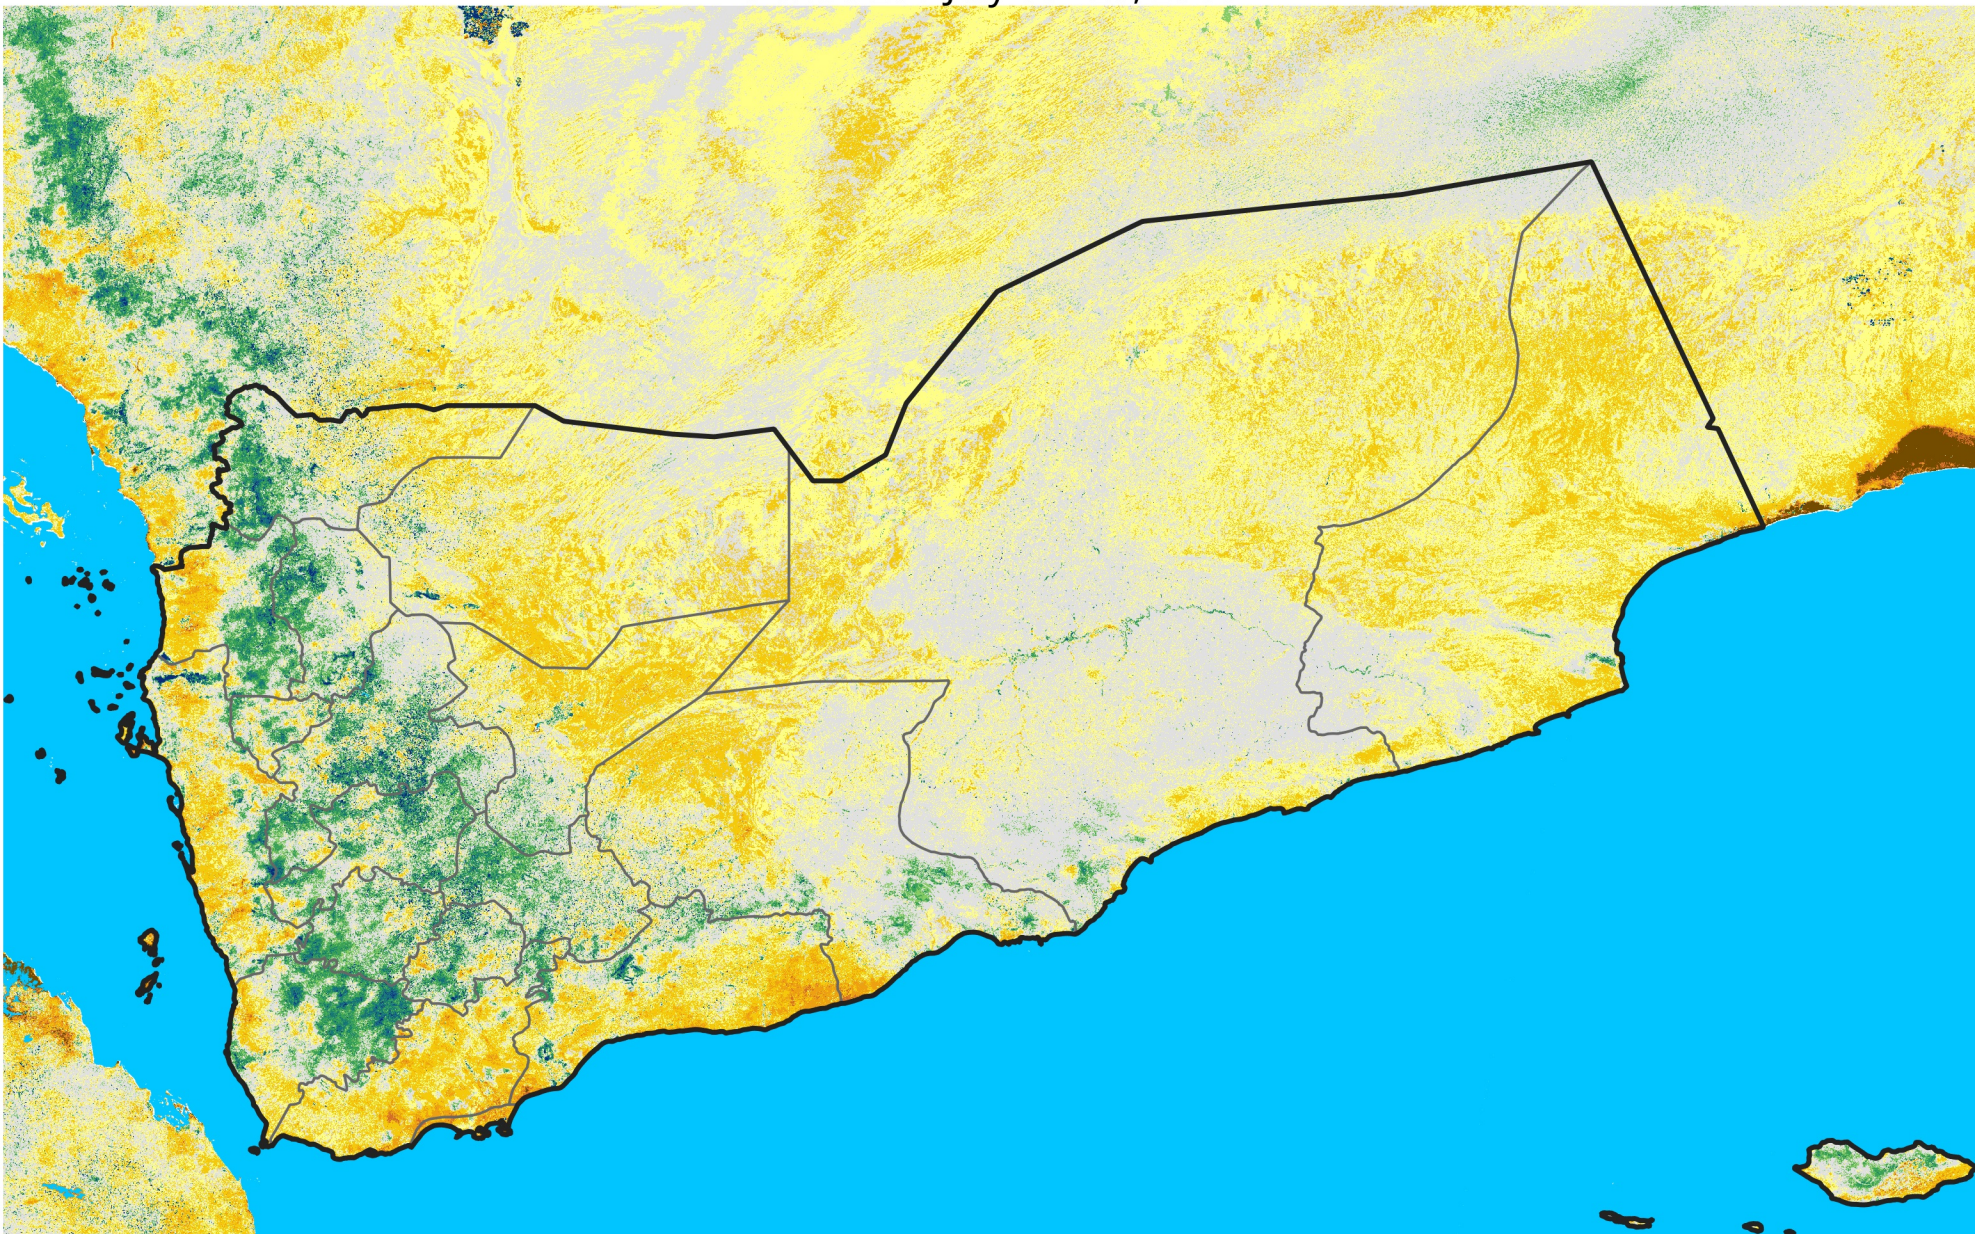

Yemen

Percent of Mean NDVI

2016 / mean (2003 - 2022)

Period 20 / July 11 - 20, 2016

Percent of Normal