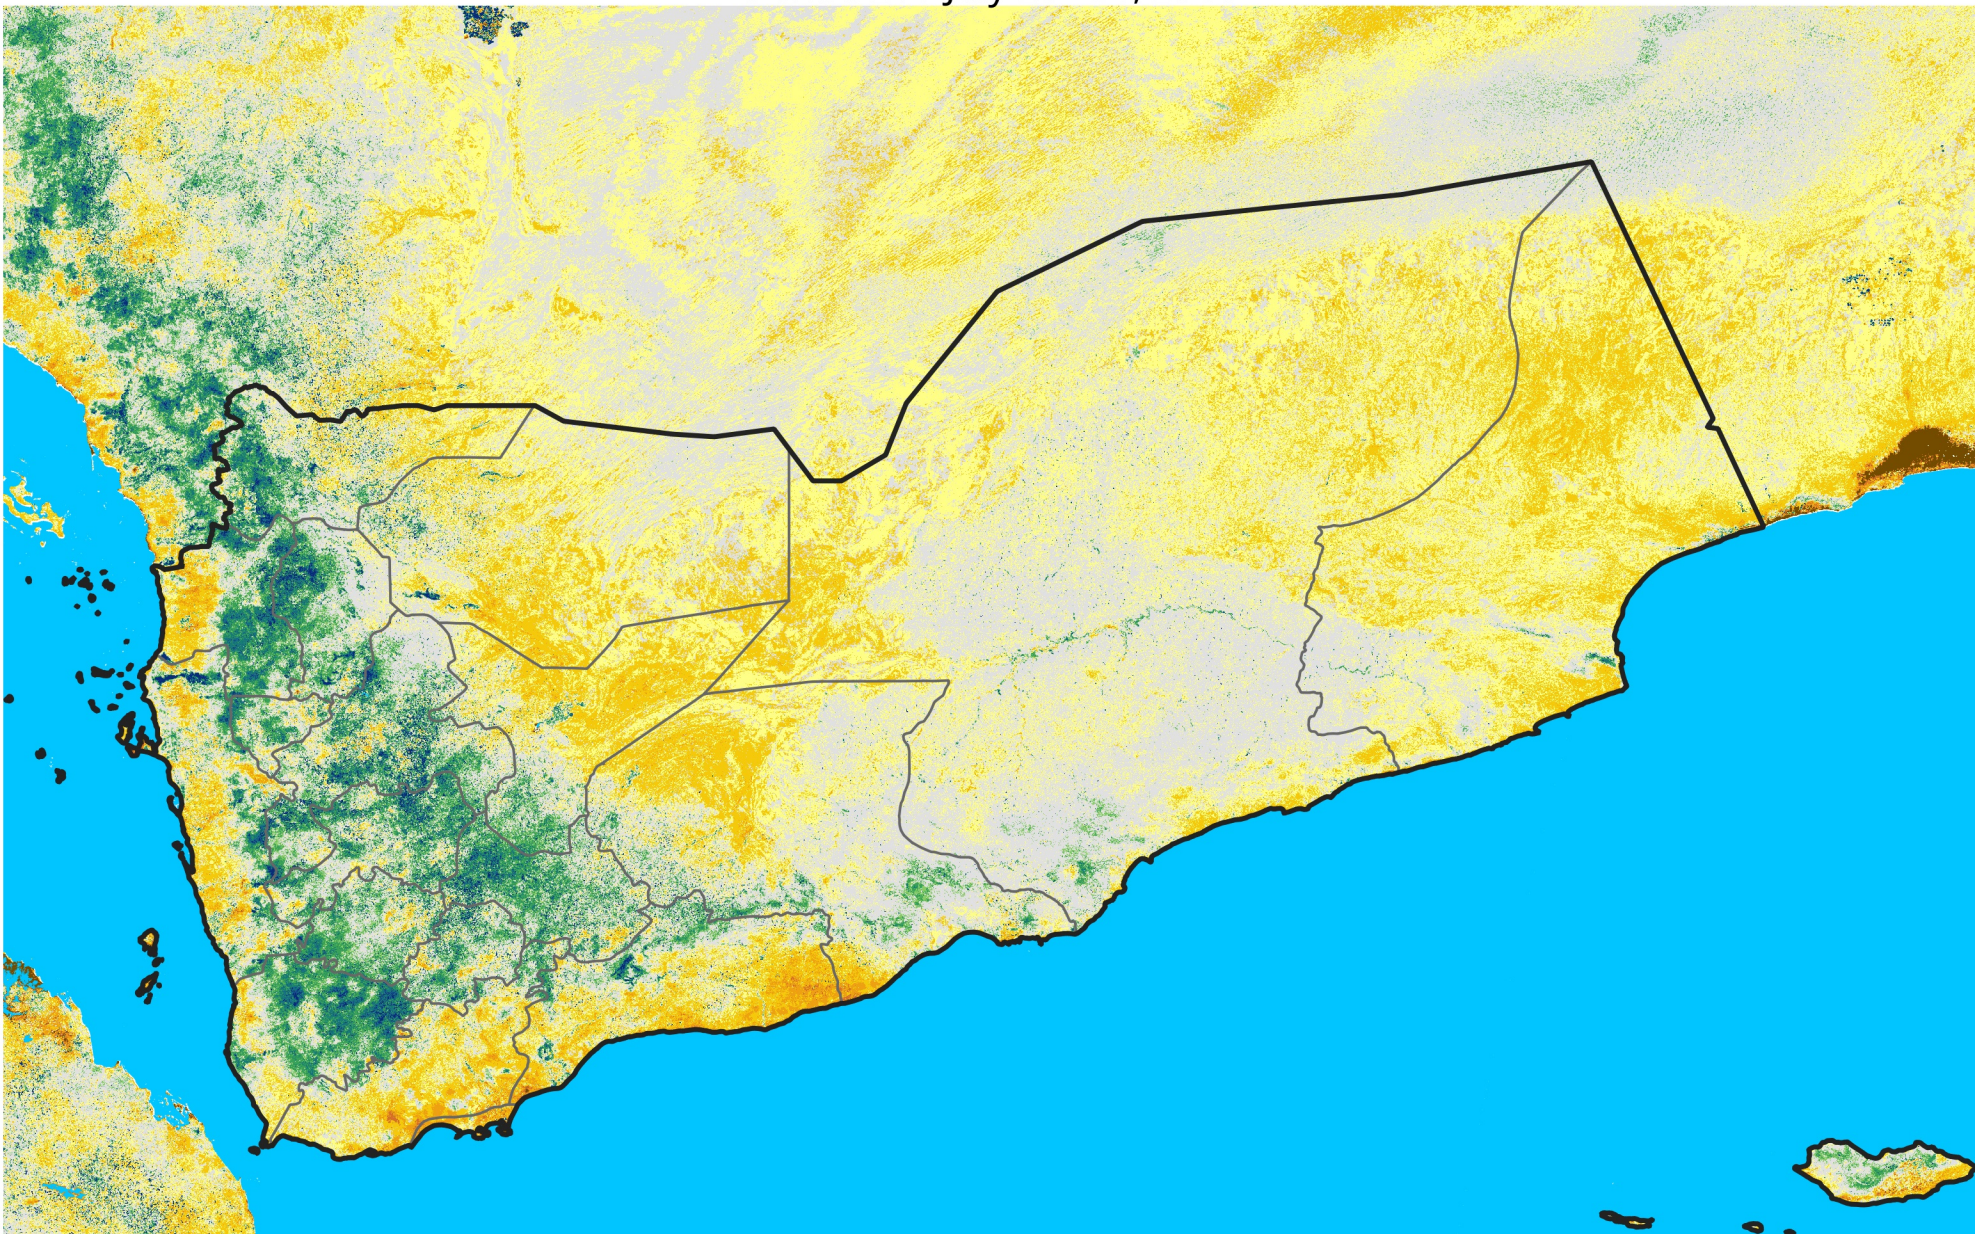

Yemen

Percent of Mean NDVI

2016 / mean (2003 - 2022)

Period 21 / July 21 - 31, 2016

Percent of Normal