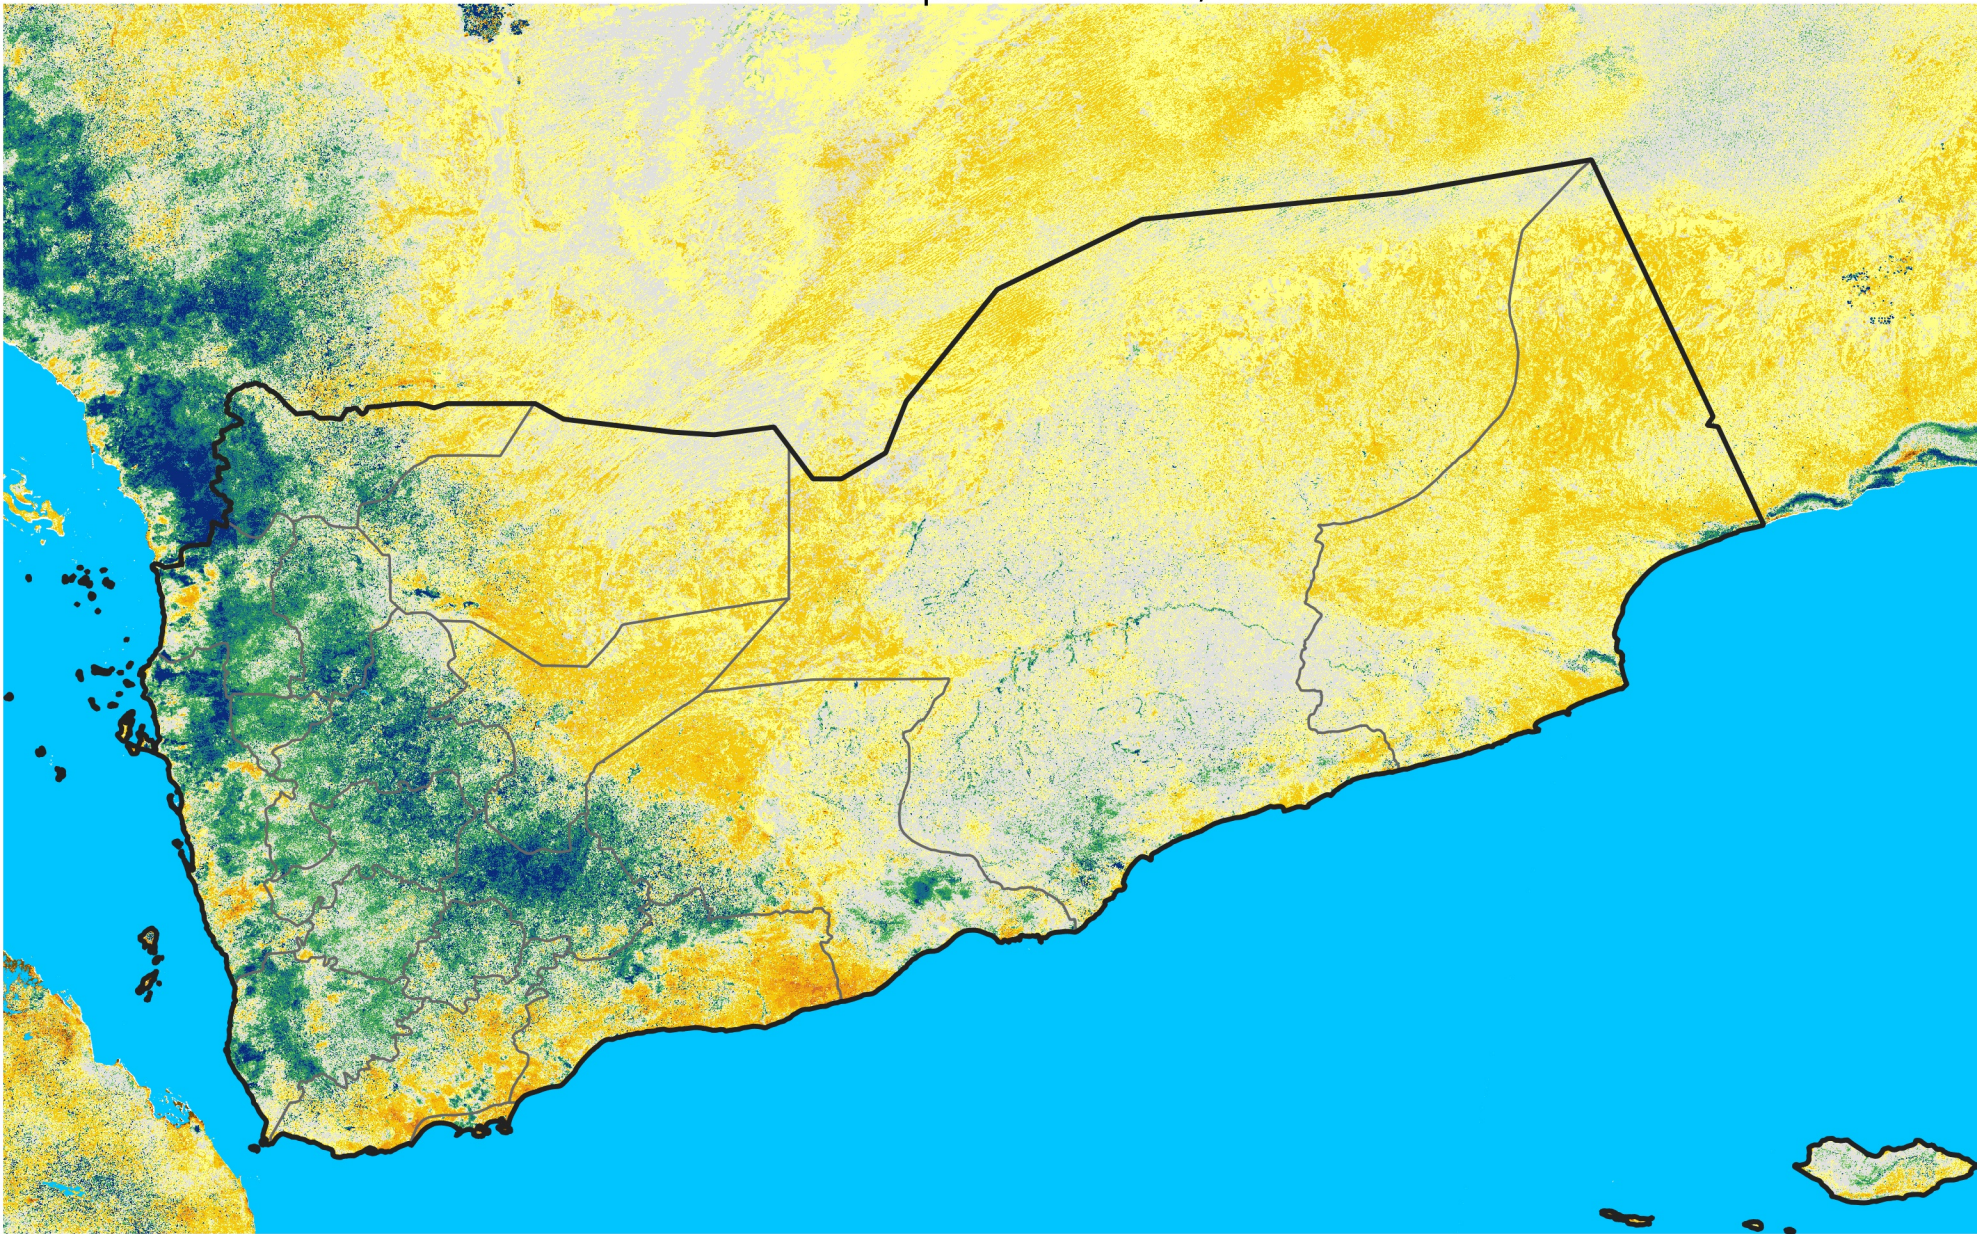

Yemen

Percent of Mean NDVI

2016 / mean (2003 - 2022)

Period 25 / September 01 - 10, 2016

Percent of Normal