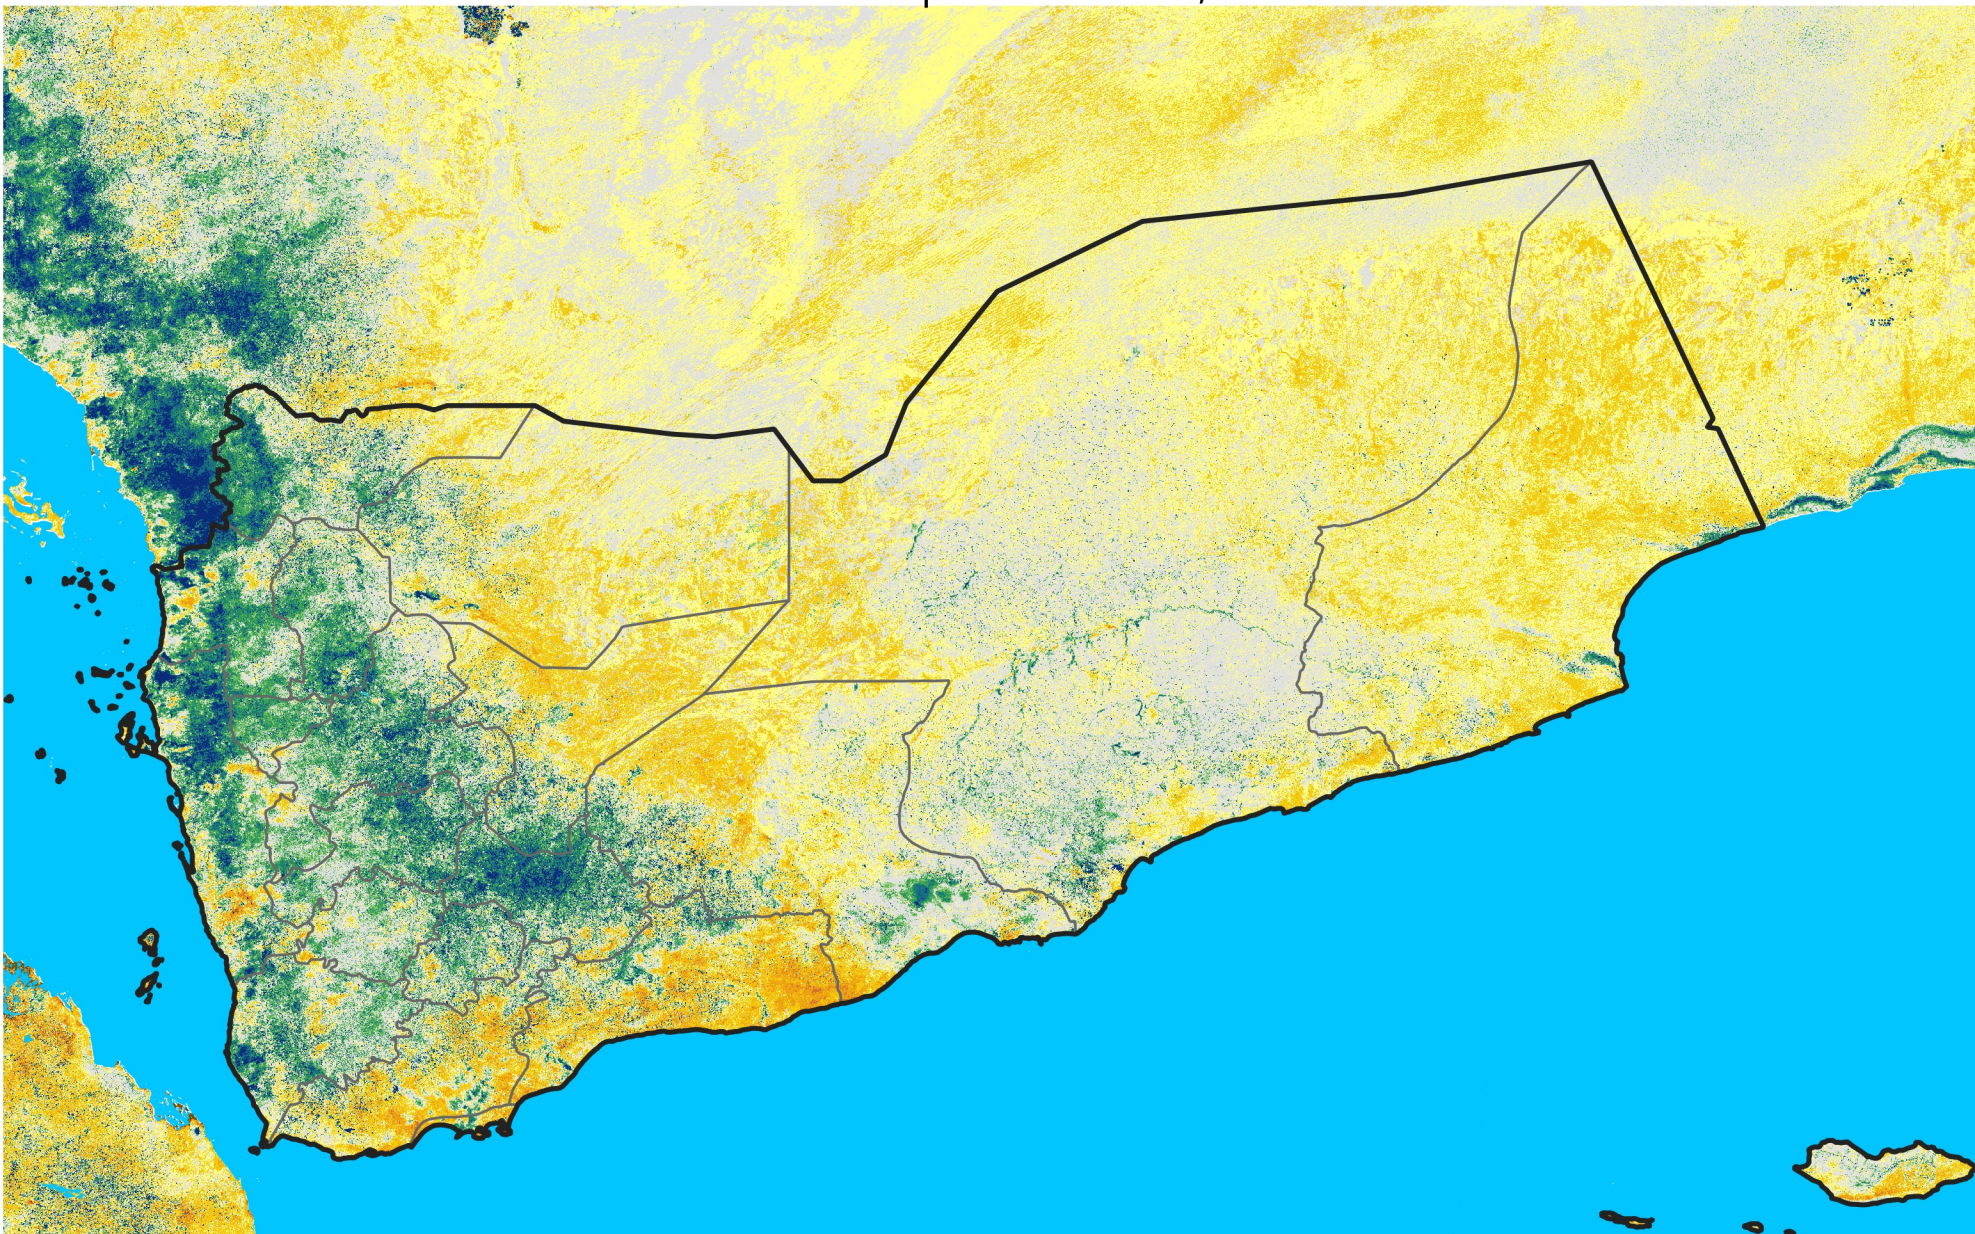

Yemen

Percent of Mean NDVI

2016 / mean (2003 - 2022)

Period 26 / September 11 - 20, 2016

Percent of Normal